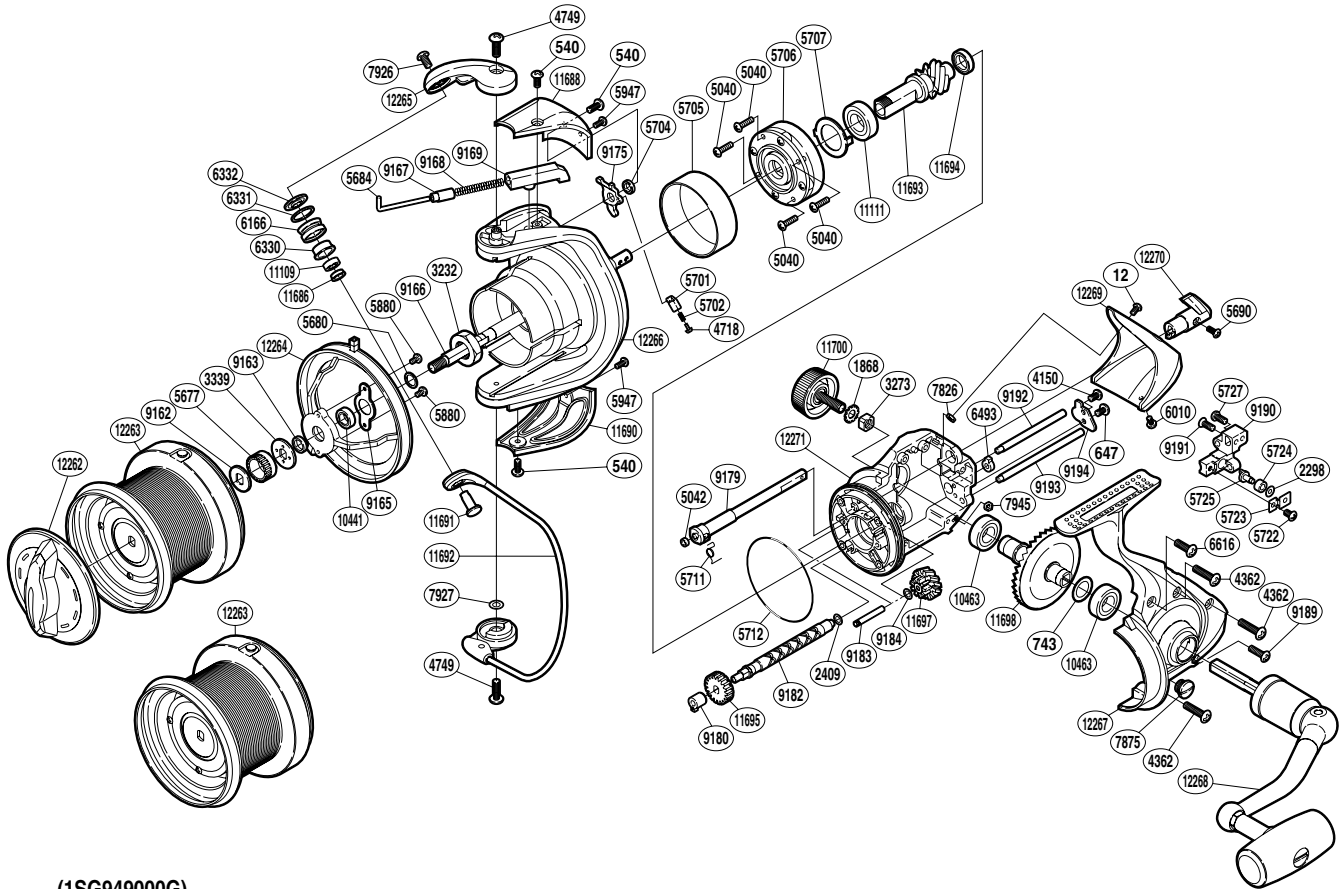

SHIMANO

POWER AERO S A-RB

PA-10000XSA

(1SG949000G)

Part No.	Description	Part No.	Description	Part No.	Description
RD 0012	Screw	RD 5725	Oscillating Pawl	RD 9191	Screw
RD 0540	Screw	RD 5727	Screw	RD 9192	Oscillating Guide B
RD 0647	Screw	RD 5880	Screw	RD 9193	Oscillating Guide A
RD 0743	Washer	RD 5947	Screw	RD 9194	Worm Shaft Retainer
RD 1868	Handle Lock Washer	RD 6010	Screw	RD10441	Ball Bearing
RD 2298	Spacer	RD 6166	Line Roller	RD10463	Ball Bearing
RD 2409	Spacer	RD 6330	Line Roller Bushing	RD11109	Ball Bearing
RD 3232	Rotor Nut	RD 6331	Line Roller Spacer	RD11111	Ball Bearing
RD 3273	Handle Screw Lock	RD 6332	Line Roller Washer	RD11686	Bearing Spacer
RD 3339	Spool Support B	RD 6493	Worm Bushing (rear)	RD11688	Bail Spring Cover
RD 4150	Screw	RD 6616	Screw	RD11690	Bail Hold Support Guard
RD 4362	Screw	RD 7826	Nut	RD11691	Line Roller Support
RD 4718	Lever Spring Guide A	RD 7875	Oil Cap	RD11692	Bail Assembly
RD 4749	Screw	RD 7926	Screw	RD11693	Pinion Gear
RD 5040	Screw	RD 7927	Washer	RD11694	Ball Bearing
RD 5042	Anti-Reverse Cam Ring	RD 7945	Nut	RD11695	Idle Gear
RD 5677	Spool Support A	RD 9162	Spool Washer	RD11697	Idle Gear
RD 5680	Spacer	RD 9163	Line Safety Guard Spacer	RD11698	Drive Gear
RD 5684	Bail Spring Guide A	RD 9165	Bearing Retainer	RD11700	Handle Screw Cap
RD 5690	Screw	RD 9166	Main Shaft	RD12262	Drag Knob
RD 5701	Lever Spring Guide B	RD 9167	Bail Spring Guide A Support	RD12263	Spool Assembly
RD 5702	Lever Spring	RD 9168	Bail Spring	RD12264	Line Safety Guard
RD 5704	Trip Lever Spacer	RD 9169	Bail Spring Guide B	RD12265	Bail Arm
RD 5705	Roller Clutch Ring	RD 9175	Bail Trip Lever	RD12266	Rotor
RD 5706	Roller Clutch Assembly	RD 9179	Anti-Reverse Cam	RD12267	Side Cover
RD 5707	Bearing Washer	RD 9180	Worm Bushing (front)	RD12268	Handle Assembly
RD 5711	Anti-Reverse Cam Spring	RD 9182	Worm Shaft	RD12269	Rear Protector
RD 5712	O Ring	RD 9183	Idle Gear B Shaft	RD12270	Anti-Reverse Lever
RD 5722	Screw	RD 9184	Washer	RD12271	Body
RD 5723	Oscillating Pawl Cover	RD 9189	Screw		
RD 5724	Oscillating Slider Bushing	RD 9190	Oscillating Slider		