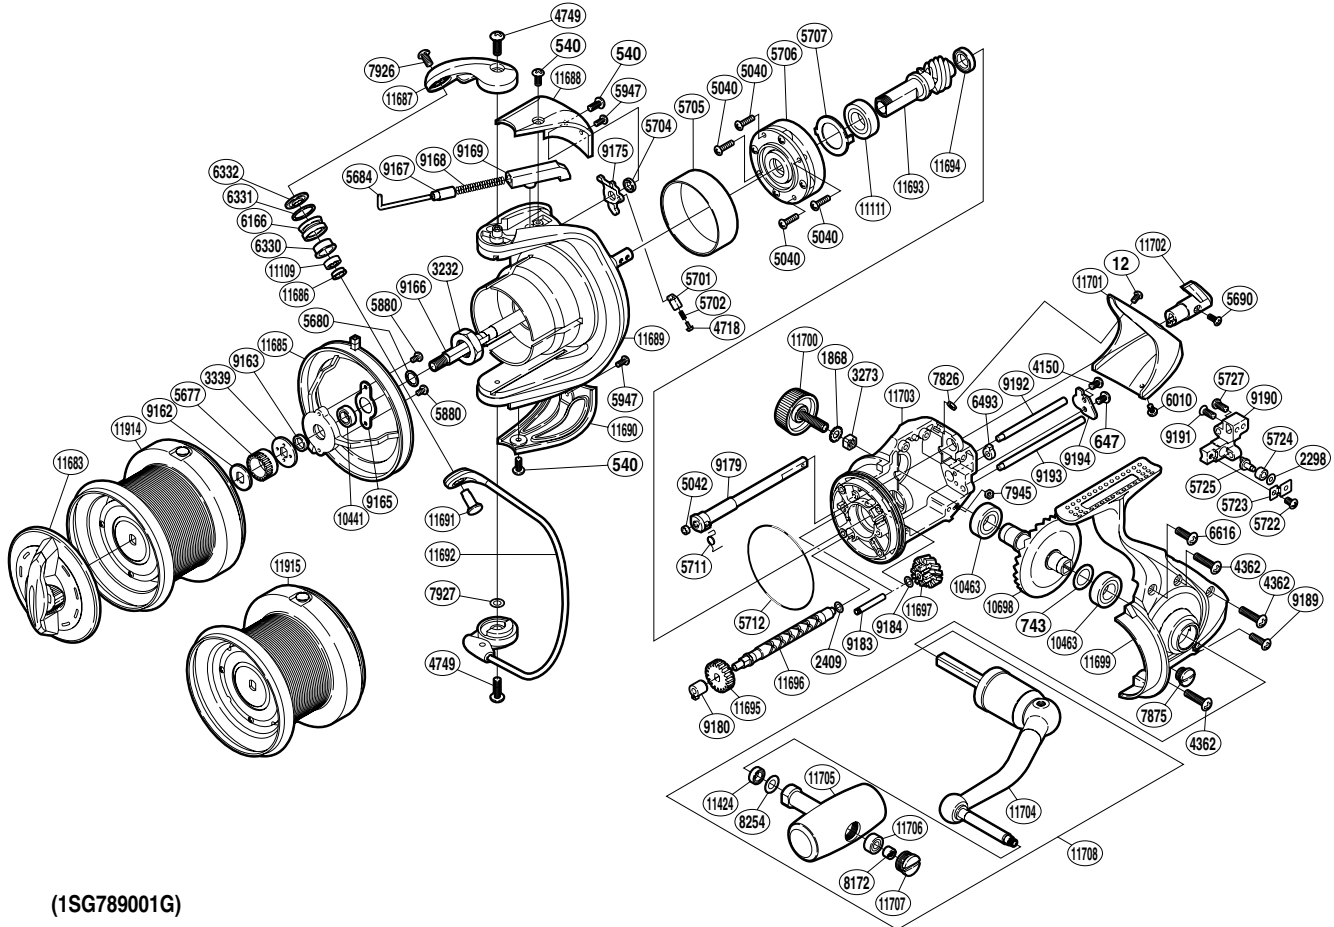

SHIMANO

POWER AERO S A-RB

PA-10000XTA

(1SG789001G)

Part No.	Description	Part No.	Description	Part No.	Description
RD 0012	Screw	RD 5947	Screw	RD10463	Ball Bearing
RD 0540	Screw	RD 6010	Screw	RD11109	Ball Bearing
RD 0647	Screw	RD 6166	Line Roller	RD11111	Ball Bearing
RD 0743	Washer	RD 6330	Line Roller Bushing	RD11424	Ball Bearing
RD 1868	Handle Lock Washer	RD 6331	Line Roller Spacer	RD11683	Drag Knob
RD 2298	Spacer	RD 6332	Line Roller Washer	RD11685	Line Safety Guard
RD 2409	Spacer	RD 6493	Worm Bushing (rear)	RD11686	Bearing Spacer
RD 3232	Rotor Nut	RD 6616	Screw	RD11687	Bail Arm
RD 3273	Handle Screw Lock	RD 7826	Nut	RD11688	Bail Spring Cover
RD 3339	Spool Support B	RD 7875	Oil Cap	RD11689	Rotor
RD 4150	Screw	RD 7926	Screw	RD11690	Bail Hold Support Guard
RD 4362	Screw	RD 7927	Washer	RD11691	Line Roller Support
RD 4718	Lever Spring Guide A	RD 7945	Nut	RD11692	Bail Assembly
RD 4749	Screw	RD 8172	Handle Knob Nut	RD11693	Pinion Gear
RD 5040	Screw	RD 8254	Washer	RD11694	Ball Bearing
RD 5042	Anti-Reverse Cam Ring	RD 9162	Spool Washer	RD11695	Idle Gear
RD 5677	Spool Support A	RD 9163	Line Safety Guard Spacer	RD11696	Worm Shaft
RD 5680	Spacer	RD 9165	Bearing Retainer	RD11697	Idle Gear
RD 5684	Bail Spring Guide A	RD 9166	Main Shaft	RD11698	Drive Gear
RD 5690	Screw	RD 9167	Bail Spring Guide A Support	RD11699	Side Cover
RD 5701	Lever Spring Guide B	RD 9168	Bail Spring	RD11700	Handle Screw Cap
RD 5702	Lever Spring	RD 9169	Bail Spring Guide B	RD11701	Rear Protector
RD 5704	Trip Lever Spacer	RD 9175	Bail Trip Lever	RD11702	Anti-Reverse Lever
RD 5705	Roller Clutch Ring	RD 9179	Anti-Reverse Cam	RD11703	Body
RD 5706	Roller Clutch Assembly	RD 9180	Worm Bushing (front)	RD11704	Handle Shank Assembly
RD 5707	Bearing Washer	RD 9183	Idle Gear B Shaft	RD11705	Handle Knob
RD 5711	Anti-Reverse Cam Spring	RD 9184	Washer	RD11706	Ball Bearing
RD 5712	O Ring	RD 9189	Screw	RD11707	Handle Knob Seal
RD 5722	Screw	RD 9190	Oscillating Slider	RD11708	Handle Assembly
RD 5723	Oscillating Pawl Cover	RD 9191	Screw	RD11914	Spool Assembly
RD 5724	Oscillating Slider Bushing	RD 9192	Oscillating Guide B		
RD 5725	Oscillating Pawl	RD 9193	Oscillating Guide A		
RD 5727	Screw	RD 9194	Worm Shaft Retainer		
RD 5880	Screw	RD10441	Ball Bearing	RD11915	Spare Spool Assembly