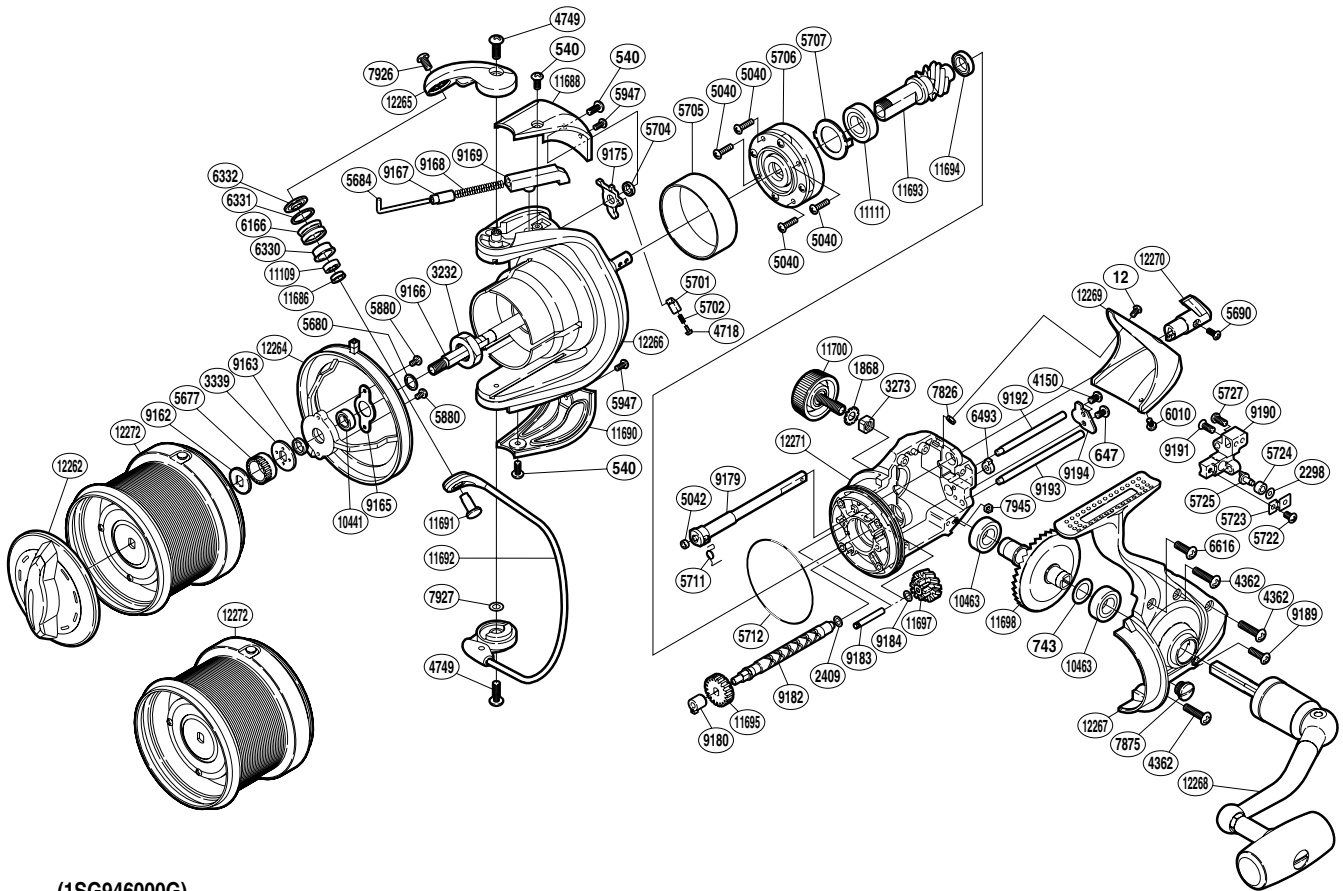

SHIMANO

POWER AERO S A-RB

PA-6000XSA

(1SG94600G)

Part No.	Description	Part No.	Description	Part No.	Description
RD 0012	Screw	RD 5725	Oscillating Pawl	RD 9191	Screw
RD 0540	Screw	RD 5727	Screw	RD 9192	Oscillating Guide B
RD 0647	Screw	RD 5880	Screw	RD 9193	Oscillating Guide A
RD 0743	Washer	RD 5947	Screw	RD 9194	Worm Shaft Retainer
RD 1868	Handle Lock Washer	RD 6010	Screw	RD10441	Ball Bearing
RD 2298	Spacer	RD 6166	Line Roller	RD10463	Ball Bearing
RD 2409	Spacer	RD 6330	Line Roller Bushing	RD11109	Ball Bearing
RD 3232	Rotor Nut	RD 6331	Line Roller Spacer	RD11111	Ball Bearing
RD 3273	Handle Screw Lock	RD 6332	Line Roller Washer	RD11686	Bearing Spacer
RD 3339	Spool Support B	RD 6493	Worm Bushing (rear)	RD11688	Bail Spring Cover
RD 4150	Screw	RD 6616	Screw	RD11690	Bail Hold Support Guard
RD 4362	Screw	RD 7826	Nut	RD11691	Line Roller Support
RD 4718	Lever Spring Guide A	RD 7875	Oil Cap	RD11692	Bail Assembly
RD 4749	Screw	RD 7926	Screw	RD11693	Pinion Gear
RD 5040	Screw	RD 7927	Washer	RD11694	Ball Bearing
RD 5042	Anti-Reverse Cam Ring	RD 7945	Nut	RD11695	Idle Gear
RD 5677	Spool Support A	RD 9162	Spool Washer	RD11697	Idle Gear
RD 5680	Spacer	RD 9163	Line Safety Guard Spacer	RD11698	Drive Gear
RD 5684	Bail Spring Guide A	RD 9165	Bearing Retainer	RD11700	Handle Screw Cap
RD 5690	Screw	RD 9166	Main Shaft	RD12262	Drag Knob
RD 5701	Lever Spring Guide B	RD 9167	Bail Spring Guide A Support	RD12264	Line Safety Guard
RD 5702	Lever Spring	RD 9168	Bail Spring	RD12265	Bail Arm
RD 5704	Trip Lever Spacer	RD 9169	Bail Spring Guide B	RD12266	Rotor
RD 5705	Roller Clutch Ring	RD 9175	Bail Trip Lever	RD12267	Side Cover
RD 5706	Roller Clutch Assembly	RD 9179	Anti-Reverse Cam	RD12268	Handle Assembly
RD 5707	Bearing Washer	RD 9180	Worm Bushing (front)	RD12269	Rear Protector
RD 5711	Anti-Reverse Cam Spring	RD 9182	Worm Shaft	RD12270	Anti-Reverse Lever
RD 5712	O Ring	RD 9183	Idle Gear B Shaft	RD12271	Body
RD 5722	Screw	RD 9184	Washer	RD12272	Spool Assembly
RD 5723	Oscillating Pawl Cover	RD 9189	Screw		
RD 5724	Oscillating Slider Bushing	RD 9190	Oscillating Slider		