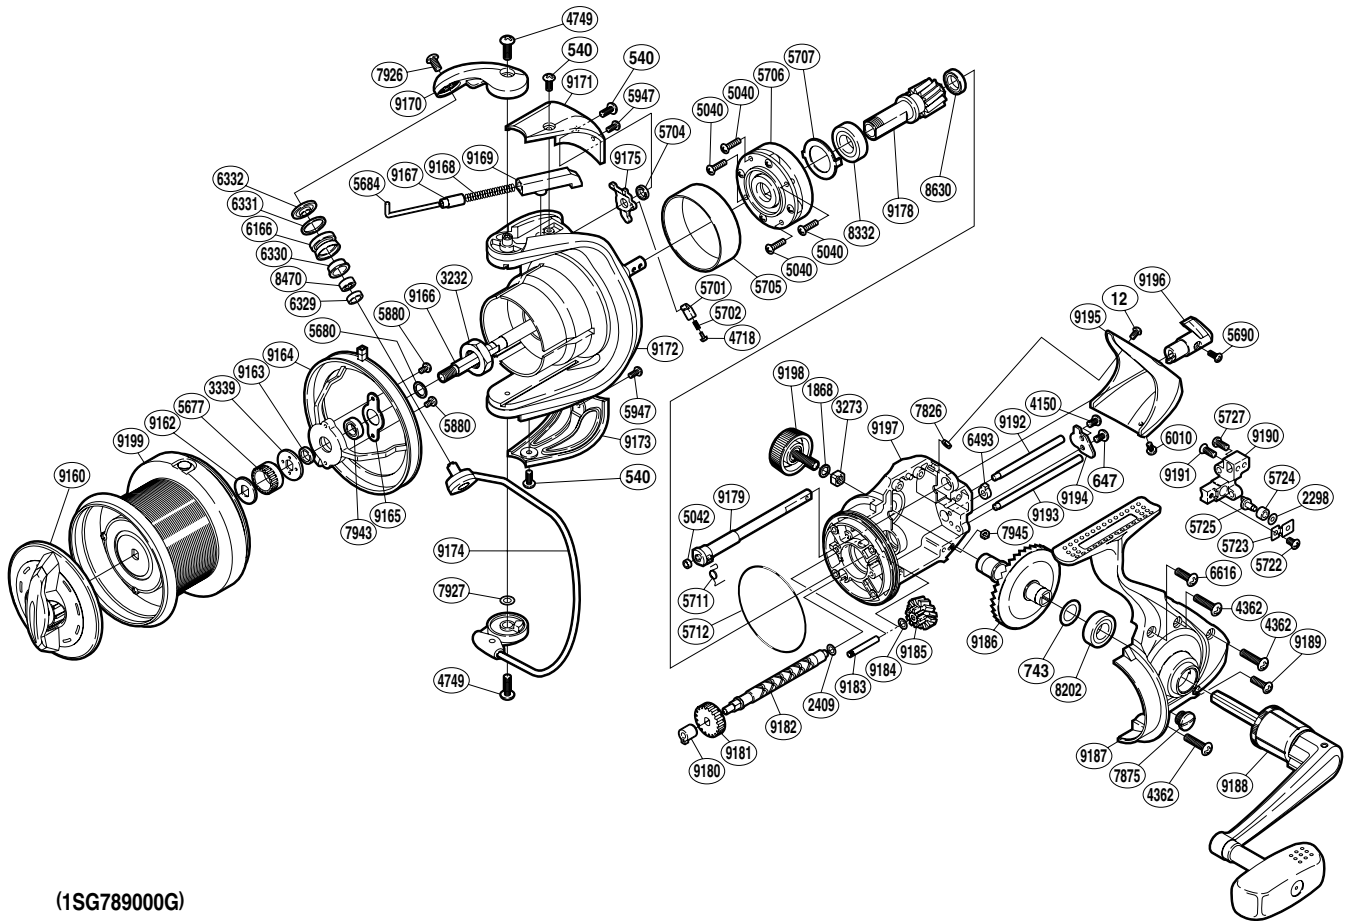

## PA-XT-10000

(1SG789000G)

Part No.	Description	Part No.	Description	Part No.	Description
RD 0012	Protector Screw (D)	RD 5724	Oscillating Slider Bushing	RD 9168	Bail Spring
RD 0540	Protector Screw (A)	RD 5725	Oscillating Pawl	RD 9169	Bail Spring Guide (B)
RD 0647	Worm Shaft Retainer Screw (B)	RD 5727	Slider Retainer Screw (B)	RD 9170	Bail Arm
RD 0743	Drive Gear Washer	RD 5880	Bearing Retainer Screw	RD 9171	Bail Spring Cover
RD 1868	Handle Lock Washer	RD 5947	Protector Screw (B)	RD 9172	Rotor
RD 2298	Spacer	RD 6010	Protector Screw (C)	RD 9173	Bail Hold Support Guard
RD 2409	Worm Shaft Spacer	RD 6166	Line Roller	RD 9174	Bail Assembly
RD 3232	Rotor Nut	RD 6329	Bearing Spacer	RD 9175	Bail Trip Lever
RD 3273	Handle Screw Lock	RD 6330	Line Roller Bushing	RD 9178	Pinion Gear
RD 3339	Spool Support (B)	RD 6331	Line Roller Spacer	RD 9179	Anti-Reverse Cam
RD 4150	Worm Shaft Retainer Screw (A)	RD 6332	Line Roller Washer	RD 9180	Worm Bushing (front)
RD 4362	Side Cover Screw (A)	RD 6493	Worm Bushing (rear)	RD 9181	Idle Gear
RD 4718	Lever Spring Guide (A)	RD 6616	Side Cover Screw (B)	RD 9182	Worm Shaft
RD 4749	Multi-Purpose Screw	RD 7826	Rear Protector Nut (A)	RD 9183	Idle Gear (B) Shaft
RD 5040	Roller Clutch Screw	RD 7875	Oil Cap	RD 9184	Adjusting Washer
RD 5042	Anti-Reverse Cam Ring	RD 7926	Line Roller Screw	RD 9185	Idle Gear (B)
RD 5677	Spool Support (A)	RD 7927	Adjusting Washer	RD 9186	Drive Gear
RD 5680	Line Safety Guard Spacer (B)	RD 7943	Ball Bearing	RD 9187	Side Cover
RD 5684	Bail Spring Guide (A)	RD 7945	Rear Protector Nut (B)	RD 9188	Handle Assembly
RD 5690	Anti-Reverse Lever Screw	RD 8202	Ball Bearing	RD 9189	Side Cover Screw (C)
RD 5701	Lever Spring Guide (B)	RD 8332	Ball Bearing	RD 9190	Oscillating Slider
RD 5702	Lever Spring	RD 8470	Line Roller Bearing	RD 9191	Slider Retainer Screw (A)
RD 5704	Trip Lever Spacer	RD 8630	Ball Bearing	RD 9192	Oscillating Guide (B)
RD 5705	Roller Clutch Ring	RD 9160	Drag Knob	RD 9193	Oscillating Guide (A)
RD 5706	Roller Clutch Assembly	RD 9162	Spool Washer	RD 9194	Worm Shaft Retainer
RD 5707	Bearing Washer	RD 9163	Line Safety Guard Spacer (A)	RD 9195	Rear Protector
RD 5711	Anti-Reverse Cam Spring	RD 9164	Line Safety Guard	RD 9196	Anti-Reverse Lever
RD 5712	O Ring	RD 9165	Bearing Retainer	RD 9197	Body
RD 5722	Oscillating Pawl Cover Screw	RD 9166	Main Shaft	RD 9198	Handle Screw Cap
RD 5723	Oscillating Pawl Cover	RD 9167	Bail Spring Guide (A) Support	RD 9199	Spool Assembly (TYPE 8)