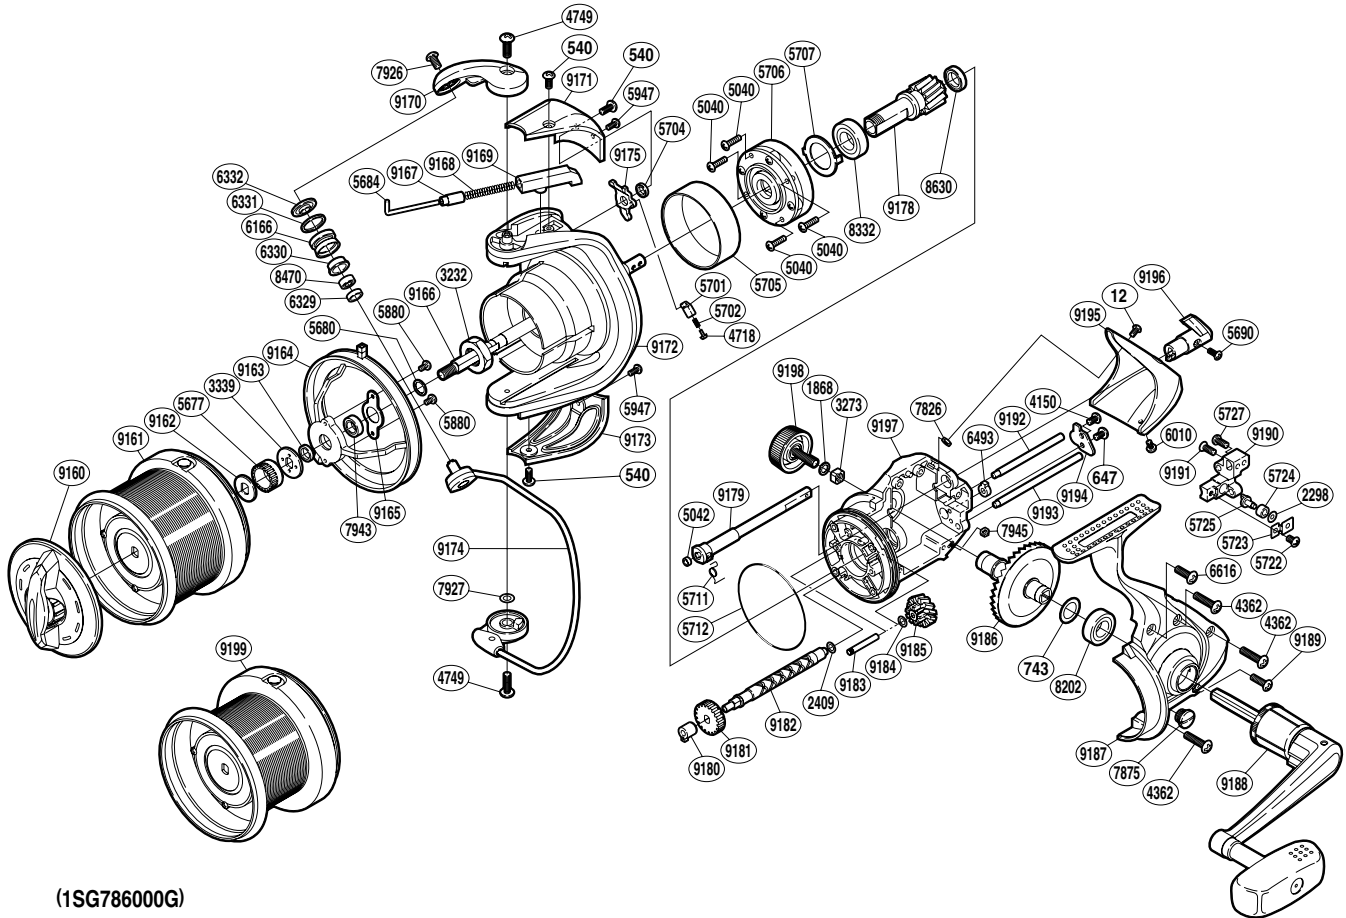

SHIMANO®

POWER AERO A-RB

PA-XT-6000

(1SG78600G)

Part No.	Description	Part No.	Description	Part No.	Description
RD 0012	Protector Screw (D)	RD 5725	Oscillating Pawl	RD 9169	Bail Spring Guide (B)
RD 0540	Protector Screw (A)	RD 5727	Slider Retainer Screw (B)	RD 9170	Bail Arm
RD 0647	Worm Shaft Retainer Screw (B)	RD 5880	Bearing Retainer Screw	RD 9171	Bail Spring Cover
RD 0743	Drive Gear Washer	RD 5947	Protector Screw (B)	RD 9172	Rotor
RD 1868	Handle Lock Washer	RD 6010	Protector Screw (C)	RD 9173	Bail Hold Support Guard
RD 2298	Spacer	RD 6166	Line Roller	RD 9174	Bail Assembly
RD 2409	Worm Shaft Spacer	RD 6329	Bearing Spacer	RD 9175	Bail Trip Lever
RD 3232	Rotor Nut	RD 6330	Line Roller Bushing	RD 9178	Pinion Gear
RD 3273	Handle Screw Lock	RD 6331	Line Roller Spacer	RD 9179	Anti-Reverse Cam
RD 3339	Spool Support (B)	RD 6332	Line Roller Washer	RD 9180	Worm Bushing (front)
RD 4150	Worm Shaft Retainer Screw (A)	RD 6493	Worm Bushing (rear)	RD 9181	Idle Gear
RD 4362	Side Cover Screw (A)	RD 6616	Side Cover Screw (B)	RD 9182	Worm Shaft
RD 4718	Lever Spring Guide (A)	RD 7826	Rear Protector Nut (A)	RD 9183	Idle Gear (B) Shaft
RD 4749	Multi-Purpose Screw	RD 7875	Oil Cap	RD 9184	Adjusting Washer
RD 5040	Roller Clutch Screw	RD 7926	Line Roller Screw	RD 9185	Idle Gear (B)
RD 5042	Anti-Reverse Cam Ring	RD 7927	Adjusting Washer	RD 9186	Drive Gear
RD 5677	Spool Support (A)	RD 7943	Ball Bearing	RD 9187	Side Cover
RD 5680	Line Safety Guard Spacer (B)	RD 7945	Rear Protector Nut (B)	RD 9188	Handle Assembly
RD 5684	Bail Spring Guide (A)	RD 8202	Ball Bearing	RD 9189	Side Cover Screw (C)
RD 5690	Anti-Reverse Lever Screw	RD 8332	Ball Bearing	RD 9190	Oscillating Slider
RD 5701	Lever Spring Guide (B)	RD 8470	Line Roller Bearing	RD 9191	Slider Retainer Screw (A)
RD 5702	Lever Spring	RD 8630	Ball Bearing	RD 9192	Oscillating Guide (B)
RD 5704	Trip Lever Spacer	RD 9160	Drag Knob	RD 9193	Oscillating Guide (A)
RD 5705	Roller Clutch Ring	RD 9161	Spool Assembly (TYPE 3)	RD 9194	Worm Shaft Retainer
RD 5706	Roller Clutch Assembly	RD 9162	Spool Washer	RD 9195	Rear Protector
RD 5707	Bearing Washer	RD 9163	Line Safety Guard Spacer (A)	RD 9196	Anti-Reverse Lever
RD 5711	Anti-Reverse Cam Spring	RD 9164	Line Safety Guard	RD 9197	Body
RD 5712	O Ring	RD 9165	Bearing Retainer	RD 9198	Handle Screw Cap
RD 5722	Oscillating Pawl Cover Screw	RD 9166	Main Shaft		
RD 5723	Oscillating Pawl Cover	RD 9167	Bail Spring Guide (A) Support		
RD 5724	Oscillating Slider Bushing	RD 9168	Bail Spring	RD 9199	Spool Assembly (TYPE 8)