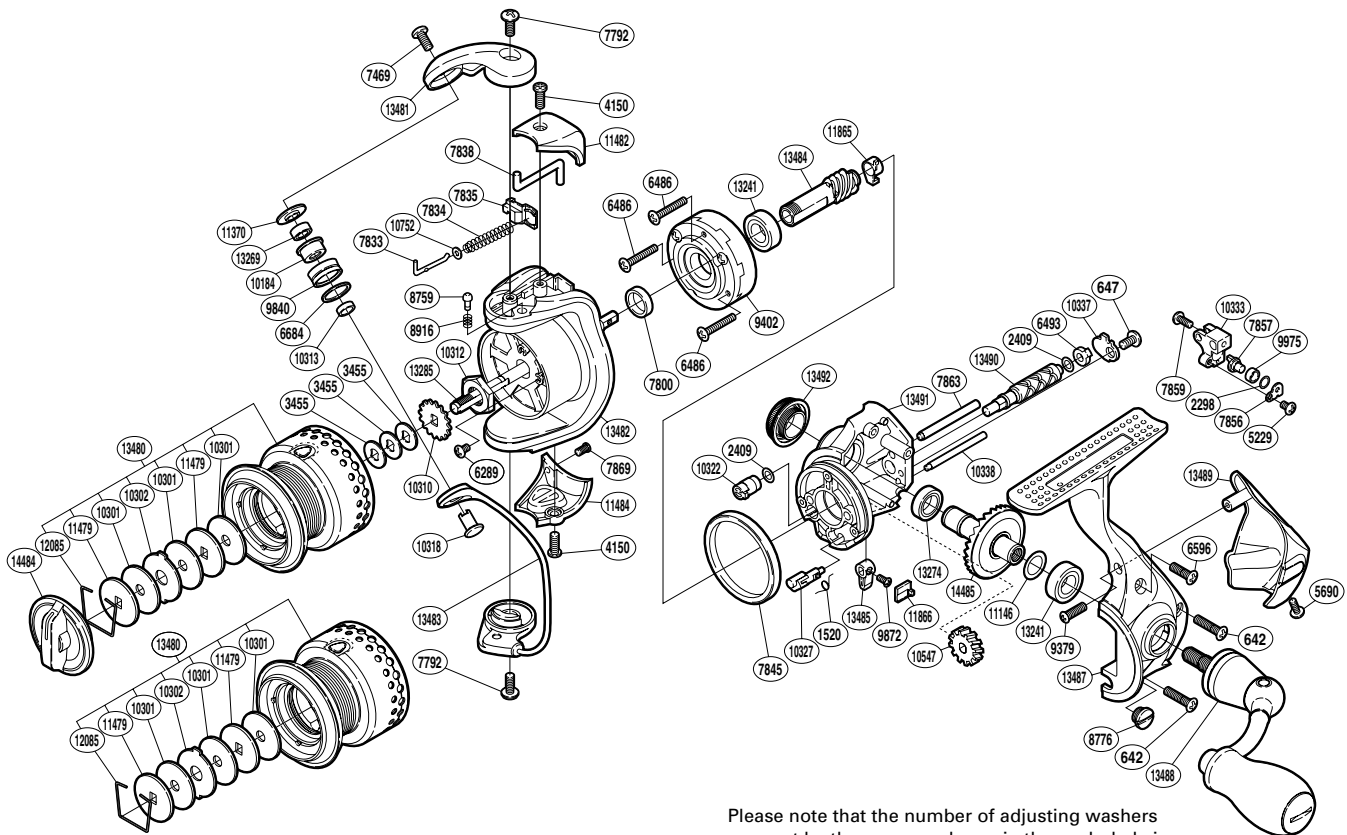

# SHIMANO

RARENILUM C14 S A-RB

RARC14-1000FA

(1SH111000G)

Please note that the number of adjusting washers may not be the same as shown in the exploded views. (Adjustment will vary with each individual product.)

Part No.	Description	Part No.	Description	Part No.	Description
RD 0642	Screw	RD 7863	Oscillating Guide A	RD11370	Line Roller Washer
RD 0647	Screw	RD 7869	Screw	RD11479	Key Washer
RD 1520	Anti-Reverse Cam Spring	RD 8759	Click Pin	RD11482	Bail Spring Cover
RD 2298	Spacer	RD 8776	Oil Cap	RD11484	Bail Hold Support Guard
RD 2409	Spacer	RD 8916	Click Spring	RD11865	Pinion Gear Bushing
RD 3455	Spool Washer	RD 9379	Screw	RD11866	Anti-Reverse Lever Cover
RD 4150	Screw	RD 9402	Roller Clutch Assembly	RD12085	Drag Washers Retainer
RD 5229	Screw	RD 9840	Line Roller	RD13241	Ball Bearing
RD 5690	Screw	RD 9872	Screw	RD13269	Ball Bearing
RD 6289	Screw	RD 9975	Oscillating Slider Bushing	RD13274	Ball Bearing
RD 6486	Screw	RD10184	Line Roller Bushing	RD13285	Main Shaft
RD 6493	Worm Bushing (rear)	RD10301	Drag Washer	RD13480	Spool Assembly
RD 6596	Screw	RD10302	Eared Washer	RD13481	Bail Arm
RD 6684	Line Roller Spacer	RD10310	Spool Support	RD13482	Rotor
RD 7469	Screw	RD10312	Rotor Nut	RD13483	Bail Assembly
RD 7792	Screw	RD10313	Bearing Spacer	RD13484	Pinion Gear
RD 7800	Rotor Ring	RD10318	Line Roller Support	RD13485	Anti-Reverse Lever
RD 7833	Bail Spring Guide A	RD10322	Worm Bushing (front)	RD13487	Side Cover
RD 7834	Bail Spring	RD10327	Anti-Reverse Cam	RD13488	Handle Assembly
RD 7835	Bail Spring Seat	RD10333	Oscillating Slider	RD13489	Rear Protector
RD 7838	Bail Trip Lever	RD10337	Worm Shaft Retainer	RD13490	Worm Shaft
RD 7845	Friction Ring	RD10338	Oscillating Guide B	RD13491	Body
RD 7856	Oscillating Pawl Cover	RD10547	Idle Gear	RD13492	Handle Screw Cap
RD 7857	Oscillating Pawl	RD10752	Spring Guide A Support	RD14484	Drag Knob
RD 7859	Screw	RD11146	Washer	RD14485	Drive Gear