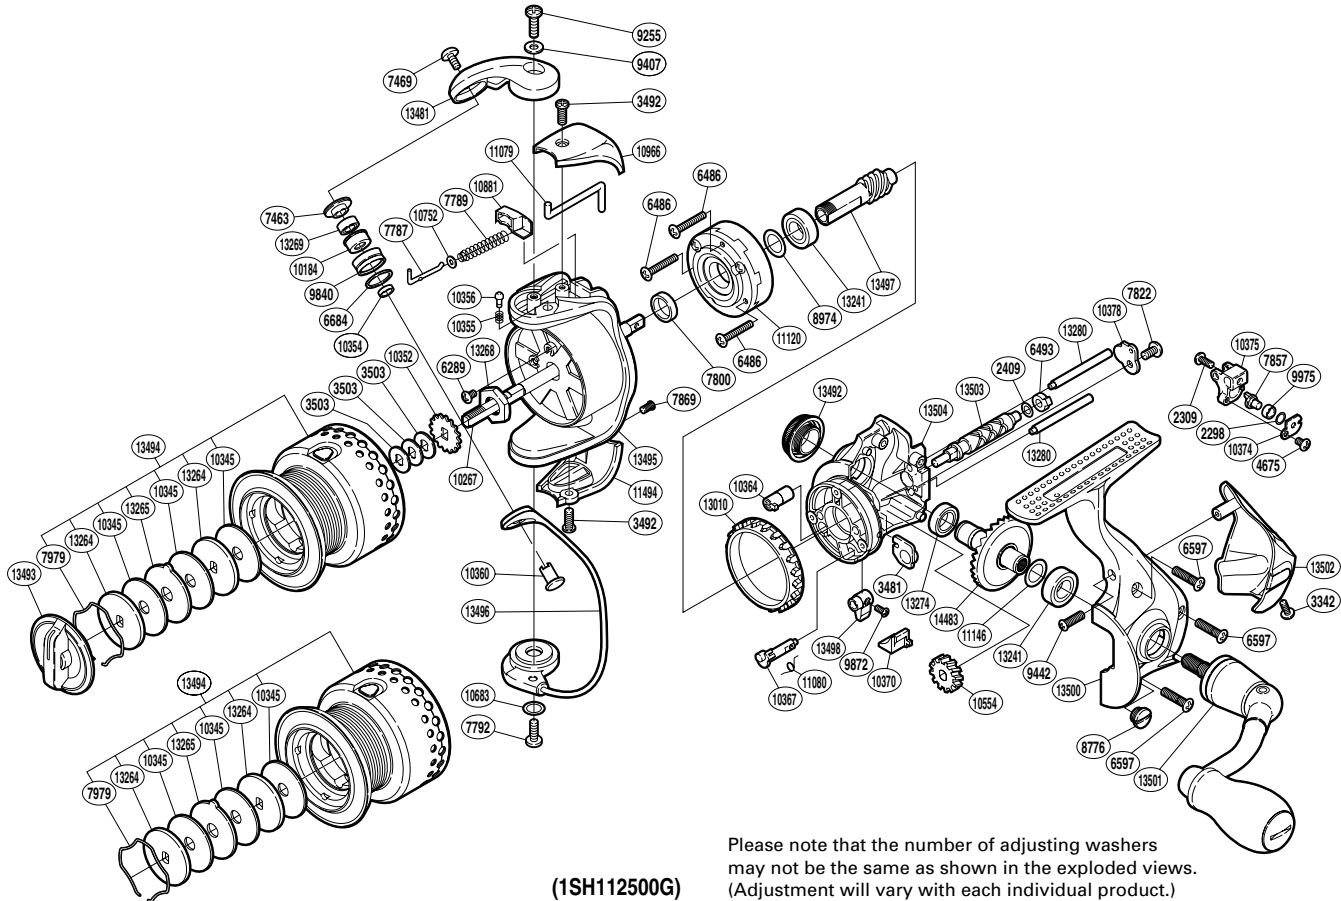

## RARC14-2500FA

(1SH112500G)

Part No.	Description	Part No.	Description	Part No.	Description
RD 2298	Spacer	RD 9407	Washer	RD11146	Washer
RD 2309	Screw	RD 9442	Screw	RD11494	Bail Hold Support Guard
RD 2409	Spacer	RD 9840	Line Roller	RD13010	Friction Ring
RD 3342	Screw	RD 9872	Screw	RD13241	Ball Bearing
RD 3481	Bushing	RD 9975	Oscillating Slider Bushing	RD13264	Key Washer
RD 3492	Screw	RD10184	Line Roller Bushing	RD13265	Eared Washer
RD 3503	Spool Washer	RD10345	Drag Washer	RD13267	Main Shaft
RD 4675	Screw	RD10352	Spool Support	RD13268	Rotor Nut
RD 6289	Screw	RD10354	Bearing Spacer	RD13269	Ball Bearing
RD 6486	Screw	RD10355	Click Spring	RD13274	Ball Bearing
RD 6493	Worm Bushing (rear)	RD10356	Click Pin	RD13280	Oscillating Guide
RD 6597	Screw	RD10360	Line Roller Support	RD13481	Bail Arm
RD 6684	Line Roller Spacer	RD10364	Worm Bushing (front)	RD13492	Handle Screw Cap
RD 7463	Line Roller Washer	RD10367	Anti-Reverse Cam	RD13493	Drag Knob
RD 7469	Screw	RD10370	Anti-Reverse Lever Cover	RD13494	Spool Assembly
RD 7787	Bail Spring Guide A	RD10374	Oscillating Pawl Cover	RD13495	Rotor
RD 7789	Bail Spring	RD10375	Oscillating Slider	RD13496	Bail Assembly
RD 7792	Screw	RD10378	Worm Shaft Retainer	RD13497	Pinion Gear
RD 7800	Rotor Ring	RD10554	Idle Gear	RD13498	Anti-Reverse Lever
RD 7822	Screw	RD10683	Washer	RD13500	Side Cover
RD 7857	Oscillating Pawl	RD10752	Spring Guide A Support	RD13501	Handle Assembly
RD 7869	Screw	RD10881	Bail Spring Seat	RD13502	Rear Protector
RD 7979	Drag Washers Retainer	RD10966	Bail Spring Cover	RD13503	Worm Shaft
RD 8776	Oil Cap	RD11079	Bail Trip Lever	RD13504	Body
RD 8974	Washer	RD11080	Anti-Reverse Cam Spring	RD14483	Drive Gear
RD 9255	Screw	RD11120	Roller Clutch Assembly		