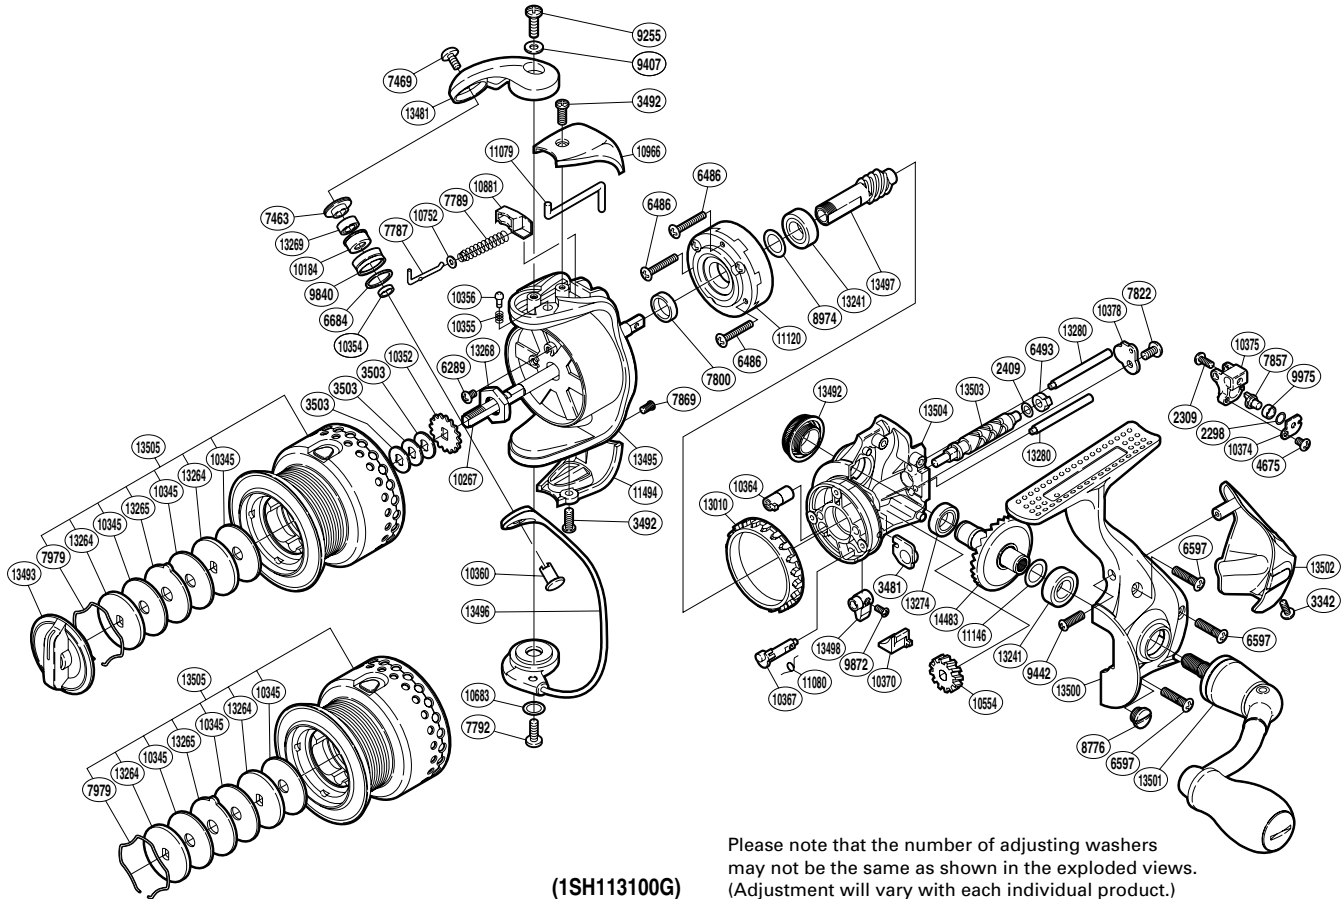

SHIMANO

RARENILUM C14 SA-RB

RARC14-3000SFA

(1SH113100G)

Please note that the number of adjusting washers may not be the same as shown in the exploded views. (Adjustment will vary with each individual product.)

Part No.	Description	Part No.	Description	Part No.	Description
RD 2298	Spacer	RD 9407	Washer	RD11146	Washer
RD 2309	Screw	RD 9442	Screw	RD11494	Bail Hold Support Guard
RD 2409	Spacer	RD 9840	Line Roller	RD13010	Friction Ring
RD 3342	Screw	RD 9872	Screw	RD13241	Ball Bearing
RD 3481	Bushing	RD 9975	Oscillating Slider Bushing	RD13264	Key Washer
RD 3492	Screw	RD10184	Line Roller Bushing	RD13265	Eared Washer
RD 3503	Spool Washer	RD10345	Drag Washer	RD13267	Main Shaft
RD 4675	Screw	RD10352	Spool Support	RD13268	Rotor Nut
RD 6289	Screw	RD10354	Bearing Spacer	RD13269	Ball Bearing
RD 6486	Screw	RD10355	Click Spring	RD13274	Ball Bearing
RD 6493	Worm Bushing (rear)	RD10356	Click Pin	RD13280	Oscillating Guide
RD 6597	Screw	RD10360	Line Roller Support	RD13481	Bail Arm
RD 6684	Line Roller Spacer	RD10364	Worm Bushing (front)	RD13492	Handle Screw Cap
RD 7463	Line Roller Washer	RD10367	Anti-Reverse Cam	RD13493	Drag Knob
RD 7469	Screw	RD10370	Anti-Reverse Lever Cover	RD13495	Rotor
RD 7787	Bail Spring Guide A	RD10374	Oscillating Pawl Cover	RD13496	Bail Assembly
RD 7789	Bail Spring	RD10375	Oscillating Slider	RD13497	Pinion Gear
RD 7792	Screw	RD10378	Worm Shaft Retainer	RD13498	Anti-Reverse Lever
RD 7800	Rotor Ring	RD10554	Idle Gear	RD13500	Side Cover
RD 7822	Screw	RD10683	Washer	RD13501	Handle Assembly
RD 7857	Oscillating Pawl	RD10752	Spring Guide A Support	RD13502	Rear Protector
RD 7869	Screw	RD10881	Bail Spring Seat	RD13503	Worm Shaft
RD 7979	Drag Washers Retainer	RD10966	Bail Spring Cover	RD13504	Body
RD 8776	Oil Cap	RD11079	Bail Trip Lever	RD13505	Spool Assembly
RD 8974	Washer	RD11080	Anti-Reverse Cam Spring	RD14483	Drive Gear
RD 9255	Screw	RD11120	Roller Clutch Assembly		