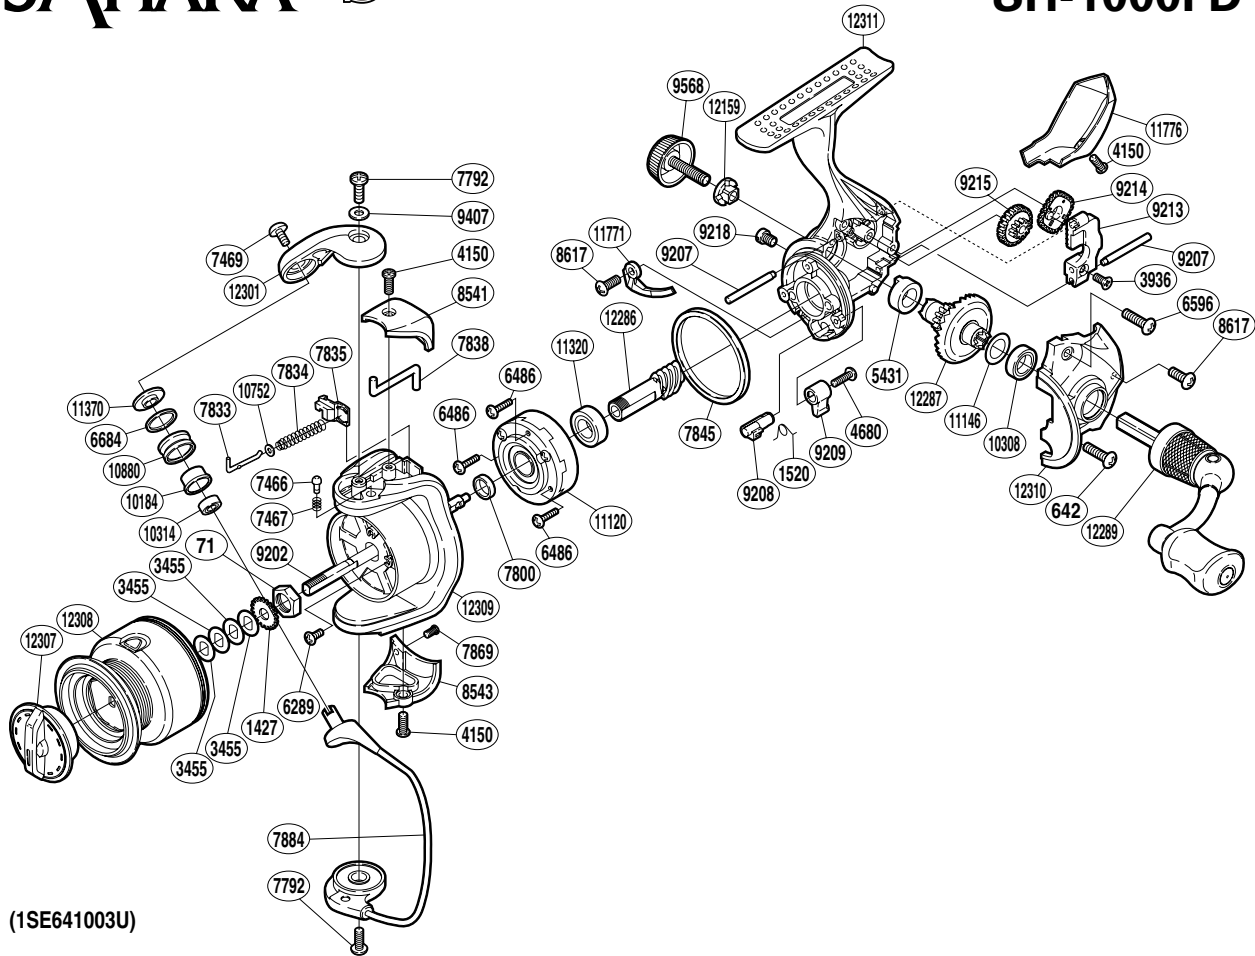

SHIMANO

SAHARA S A-RB

SH-1000FD

(1SE641003U)

Part No.	Description	Part No.	Description	Part No.	Description
RD 0071	Rotor Nut	RD 7835	Bail Spring Seat	RD10314	Ball Bearing
RD 0642	Screw	RD 7838	Bail Trip Lever	RD10320	Ball Bearing
RD 1427	Spool Support	RD 7845	Friction Ring	RD10752	Spring Guide A Support
RD 1520	Anti-Reverse Cam Spring	RD 7869	Screw	RD10880	Line Roller
RD 3455	Spool Washer	RD 7884	Bail Assembly	RD11120	Roller Clutch Assembly
RD 3936	Screw	RD 8541	Bail Spring Cover	RD11146	Washer
RD 4150	Screw	RD 8543	Bail Hold Support Guard	RD11370	Line Roller Washer
RD 4680	Screw	RD 8617	Screw	RD11771	Bail Trip Strike
RD 5431	Drive Gear Bushing	RD 9202	Main Shaft	RD11776	Rear Protector
RD 6289	Screw	RD 9207	Oscillating Guide	RD12159	Handle Screw Lock Washer
RD 6486	Screw	RD 9208	Anti-Reverse Cam	RD12286	Pinion Gear
RD 6596	Screw	RD 9209	Anti-Reverse Lever	RD12287	Drive Gear
RD 6684	Line Roller Spacer	RD 9213	Oscillating Slider	RD12289	Handle Assembly
RD 7466	Click Pin	RD 9214	Oscillating Gear	RD12301	Bail Arm
RD 7467	Click Spring	RD 9215	Idle Gear	RD12307	Drag Knob
RD 7469	Screw	RD 9218	Oil Cap	RD12308	Spool Assembly
RD 7792	Screw	RD 9407	Washer	RD12309	Rotor
RD 7800	Rotor Ring	RD 9568	Handle Screw Cap	RD12310	Side Cover
RD 7833	Bail Spring Guide A	RD10184	Line Roller Bushing	RD12311	Body
RD 7834	Bail Spring	RD10308	Ball Bearing		