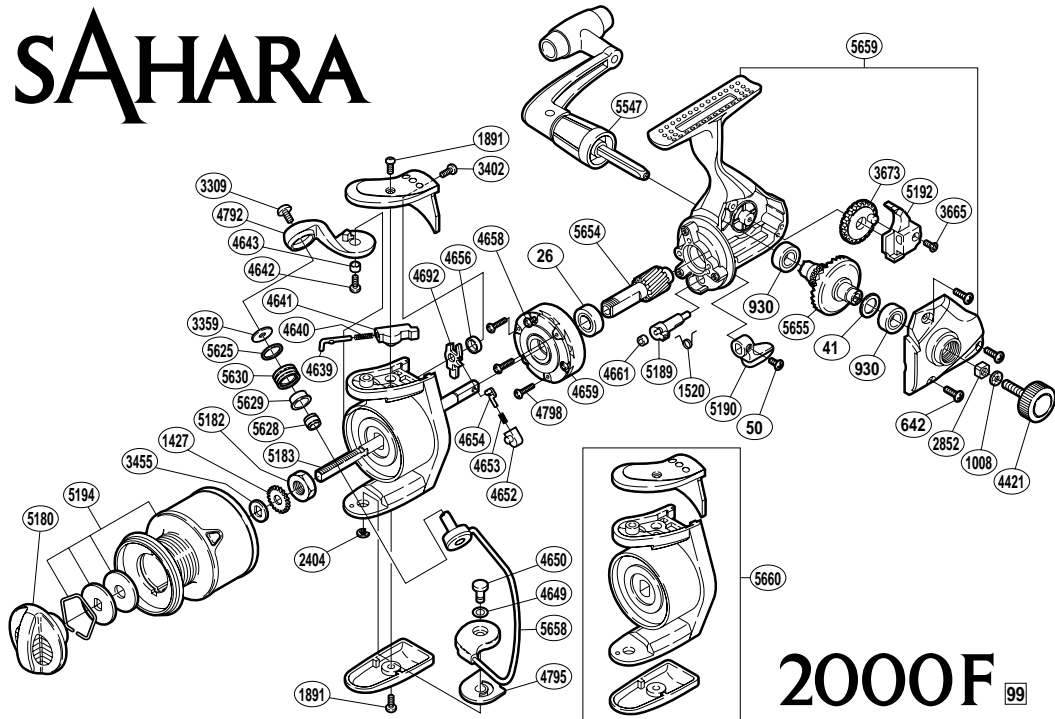

SAHARA

2000F 99

RD No.	PARTS NAMES	RD No.	PARTS NAMES	RD No.	PARTS NAMES
0026	Ball Bearing	4639	Bail Spring Guide (A)	5180	Drag Knob
0041	Drive Gear Washer	4640	Bail Spring	5182	Rotor Nut
0050	Anti-Reverse Lever Screw	4641	Bail Spring Guide (B)	5183	Main Shaft
0642	Side Cover Screw	4642	Bail Arm Screw	5189	Anti-Reverse Cam
0930	Ball Bearing	4643	Bail Arm Bushing	5190	Anti-Reverse Lever
1008	Handle Lock Washer	4649	Spacer	5192	Oscillating Slider
1427	Spool Support	4650	Bail Hold Support Shaft	5194	Spool Assembly
1520	Anti-Reverse Cam Spring	4652	Lever Spring Guide (B)	5547	Handle Assembly
1891	Multi-Purpose Screw	4653	Lever Spring	5625	Line Roller Spacer
2404	"E" Lock	4654	Lever Spring Guide (A)	5628	Line Roller Collar
2852	Handle Screw Lock	4656	Trip Lever Spacer	5629	Line Roller Bushing
3309	Line Roller Screw	4658	Clutch Cover Screw	5630	Line Roller
3359	Line Roller Washer	4659	Roller Clutch Assembly	5654	Pinion Gear
3402	Bail Spring Cover Screw (small)	4661	Anti-Reverse Cam Ring	5655	Drive Gear
3455	Spool Washer	4692	Bail Trip Lever	5658	Bail Assembly
3665	Slider Retainer Screw	4792	Bail Arm	5659	Body Assembly
3673	Oscillating Gear	4795	Bail Hold Support Spacer	5660	Rotor Assembly
4421	Handle Screw Cap	4798	Roller Clutch Screw		