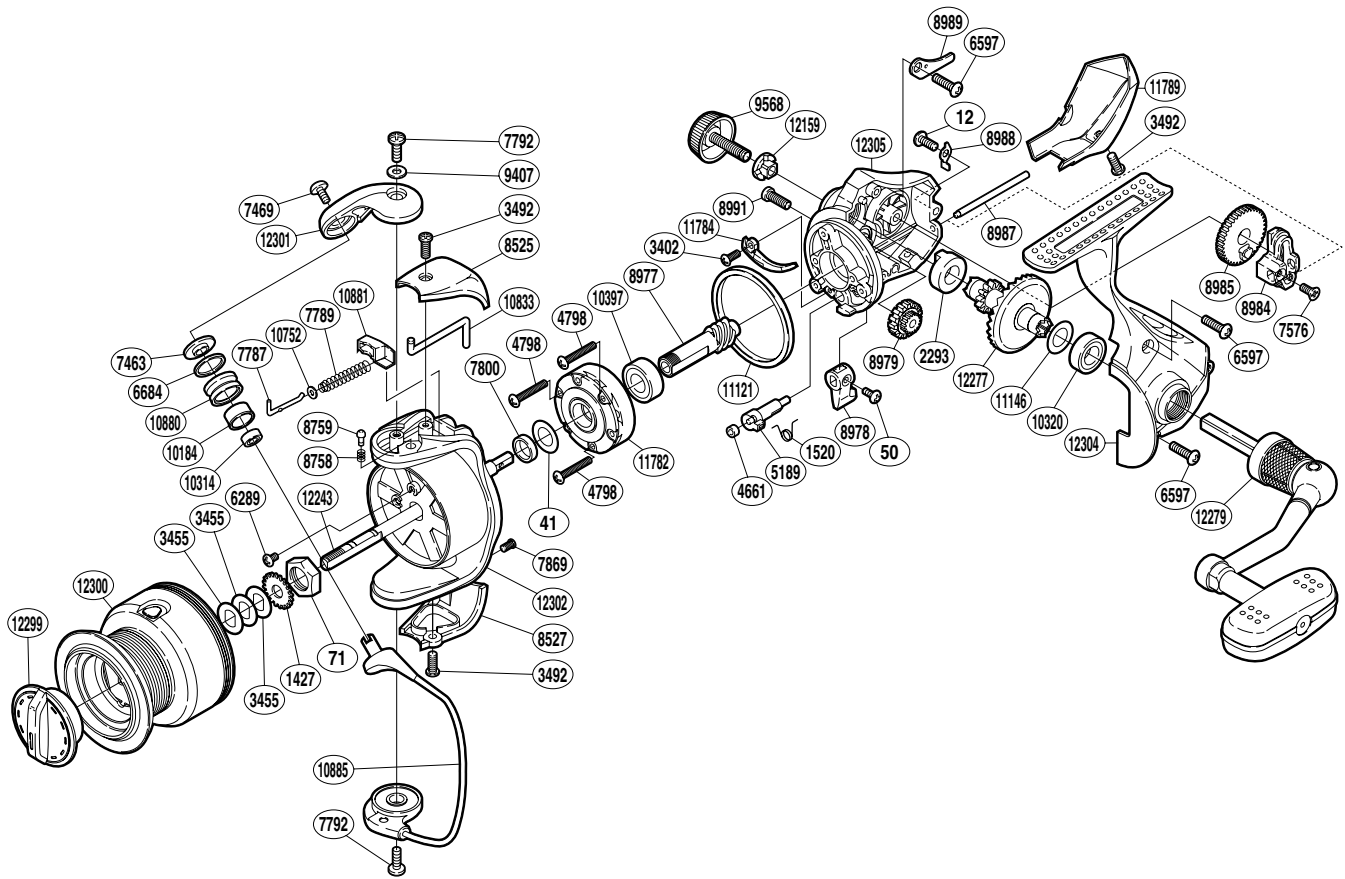

SHIMANO

SAHARA S A-RB

SH-2500FD

(1SE642503U)

Part No.	Description	Part No.	Description	Part No.	Description
RD 0012	Screw	RD 7792	Screw	RD10397	Ball Bearing
RD 0041	Washer	RD 7800	Rotor Ring	RD10752	Spring Guide A Support
RD 0050	Screw	RD 7869	Screw	RD10833	Bail Trip Lever
RD 0071	Rotor Nut	RD 8525	Bail Spring Cover	RD10880	Line Roller
RD 1427	Spool Support	RD 8527	Bail Hold Support Guard	RD10881	Bail Spring Seat
RD 1520	Anti-Reverse Cam Spring	RD 8758	Click Spring	RD10885	Bail Assembly
RD 2293	Drive Gear Bushing	RD 8759	Click Pin	RD11121	Friction Ring
RD 3402	Screw	RD 8977	Pinion Gear	RD11146	Washer
RD 3455	Spool Washer	RD 8978	Anti-Reverse Lever	RD11782	Roller Clutch Assembly
RD 3492	Screw	RD 8979	Idle Gear	RD11784	Bail Trip Strike
RD 4661	Anti-Reverse Cam Ring	RD 8984	Oscillating Slider	RD11789	Rear Protector
RD 4798	Screw	RD 8985	Oscillating Gear	RD12159	Handle Screw Lock Washer
RD 5189	Anti-Reverse Cam	RD 8987	Oscillating Guide	RD12243	Main Shaft
RD 6289	Screw	RD 8988	Oscillating Guide Retainer	RD12277	Drive Gear
RD 6597	Screw	RD 8989	Oscillating Guide Plate	RD12279	Handle Assembly
RD 6684	Line Roller Spacer	RD 8991	Oil Cap	RD12299	Drag Knob
RD 7463	Line Roller Washer	RD 9407	Washer	RD12300	Spool Assembly
RD 7469	Screw	RD 9568	Handle Screw Cap	RD12301	Bail Arm
RD 7576	Screw	RD10184	Line Roller Bushing	RD12302	Rotor
RD 7787	Bail Spring Guide A	RD10314	Ball Bearing	RD12304	Side Cover
RD 7789	Bail Spring	RD10320	Ball Bearing	RD12305	Body