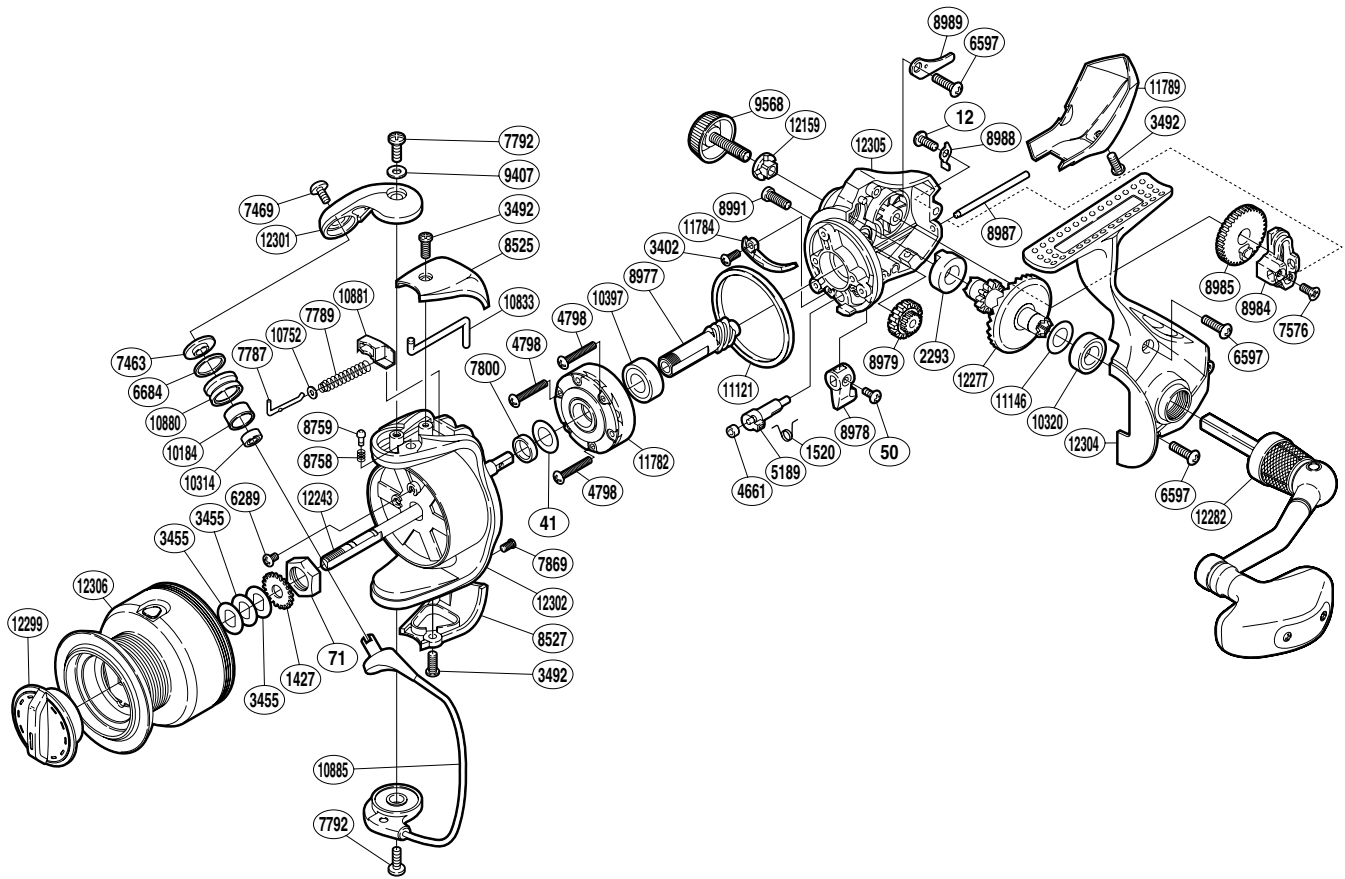

# SHIMANO

## SAHARA S A-RB

### SH-3000FD

(1SE643003U)

Part No.	Description	Part No.	Description	Part No.	Description
RD 0012	Screw	RD 7792	Screw	RD10397	Ball Bearing
RD 0041	Washer	RD 7800	Rotor Ring	RD10752	Spring Guide A Support
RD 0050	Screw	RD 7869	Screw	RD10833	Bail Trip Lever
RD 0071	Rotor Nut	RD 8525	Bail Spring Cover	RD10880	Line Roller
RD 1427	Spool Support	RD 8527	Bail Hold Support Guard	RD10881	Bail Spring Seat
RD 1520	Anti-Reverse Cam Spring	RD 8758	Click Spring	RD10885	Bail Assembly
RD 2293	Drive Gear Bushing	RD 8759	Click Pin	RD11121	Friction Ring
RD 3402	Screw	RD 8977	Pinion Gear	RD11146	Washer
RD 3455	Spool Washer	RD 8978	Anti-Reverse Lever	RD11782	Roller Clutch Assembly
RD 3492	Screw	RD 8979	Idle Gear	RD11784	Bail Trip Strike
RD 4661	Anti-Reverse Cam Ring	RD 8984	Oscillating Slider	RD11789	Rear Protector
RD 4798	Screw	RD 8985	Oscillating Gear	RD12159	Handle Screw Lock Washer
RD 5189	Anti-Reverse Cam	RD 8987	Oscillating Guide	RD12243	Main Shaft
RD 6289	Screw	RD 8988	Oscillating Guide Retainer	RD12277	Drive Gear
RD 6597	Screw	RD 8989	Oscillating Guide Plate	RD12282	Handle Assembly
RD 6684	Line Roller Spacer	RD 8991	Oil Cap	RD12299	Drag Knob
RD 7463	Line Roller Washer	RD 9407	Washer	RD12301	Bail Arm
RD 7469	Screw	RD 9568	Handle Screw Cap	RD12302	Rotor
RD 7576	Screw	RD10184	Line Roller Bushing	RD12304	Side Cover
RD 7787	Bail Spring Guide A	RD10314	Ball Bearing	RD12305	Body
RD 7789	Bail Spring	RD10320	Ball Bearing	RD12306	Spool Assembly