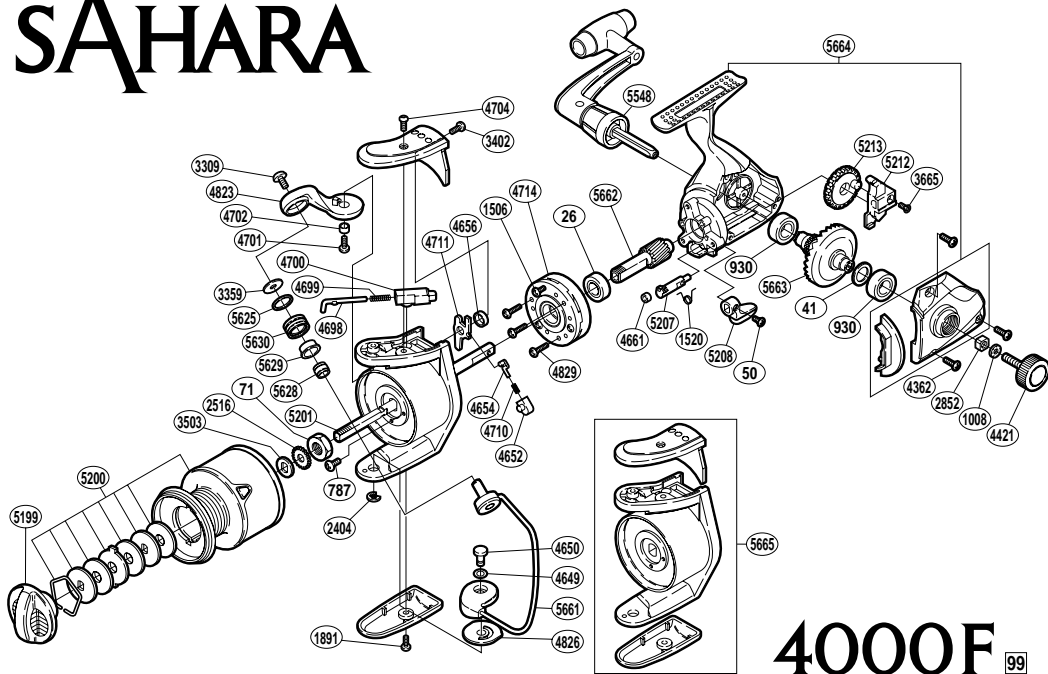

SAHARA

4000F 99

RD No.	PARTS NAMES	RD No.	PARTS NAMES	RD No.	PARTS NAMES
0026	Ball Bearing	4421	Handle Screw Cap	5199	Drag Knob
0041	Drive Gear Washer	4649	Spacer	5200	Spool Assembly
0050	Anti-Reverse Lever Screw	4650	Bail Hold Support Shaft	5201	Main Shaft
0071	Rotor Nut	4652	Lever Spring Guide (B)	5207	Anti-Reverse Cam
0787	Nut Lock Screw	4654	Lever Spring Guide (A)	5208	Anti-Reverse Lever
0930	Ball Bearing	4656	Trip Lever Spacer	5212	Oscillating Slider
1008	Handle Lock Washer	4661	Anti-Reverse Cam Ring	5213	Oscillating Gear
1506	Clutch Cover Screw	4698	Bail Spring Guide (A)	5548	Handle Assembly
1520	Anti-Reverse Cam Spring	4699	Bail Spring	5625	Line Roller Spacer
1891	Bail Hold Support Guard Screw	4700	Bail Spring Guide (B)	5628	Line Roller Collar
2404	"E" Lock	4701	Bail Arm Screw	5629	Line Roller Bushing
2516	Spool Support	4702	Bail Arm Bushing	5630	Line Roller
2852	Handle Screw Lock	4704	Bail Spring Cover Screw (large)	5661	Bail Assembly
3309	Line Roller Screw	4710	Lever Spring	5662	Pinion Gear
3359	Line Roller Washer	4711	Bail Trip Lever	5663	Drive Gear
3402	Bail Spring Cover Screw (small)	4714	Roller Clutch Assembly	5664	Body Assembly
3503	Spool Washer	4823	Bail Arm	5665	Rotor Assembly
3665	Slider Retainer Screw	4826	Bail Hold Support Spacer		
4362	Side Cover Screw	4829	Roller Clutch Screw		