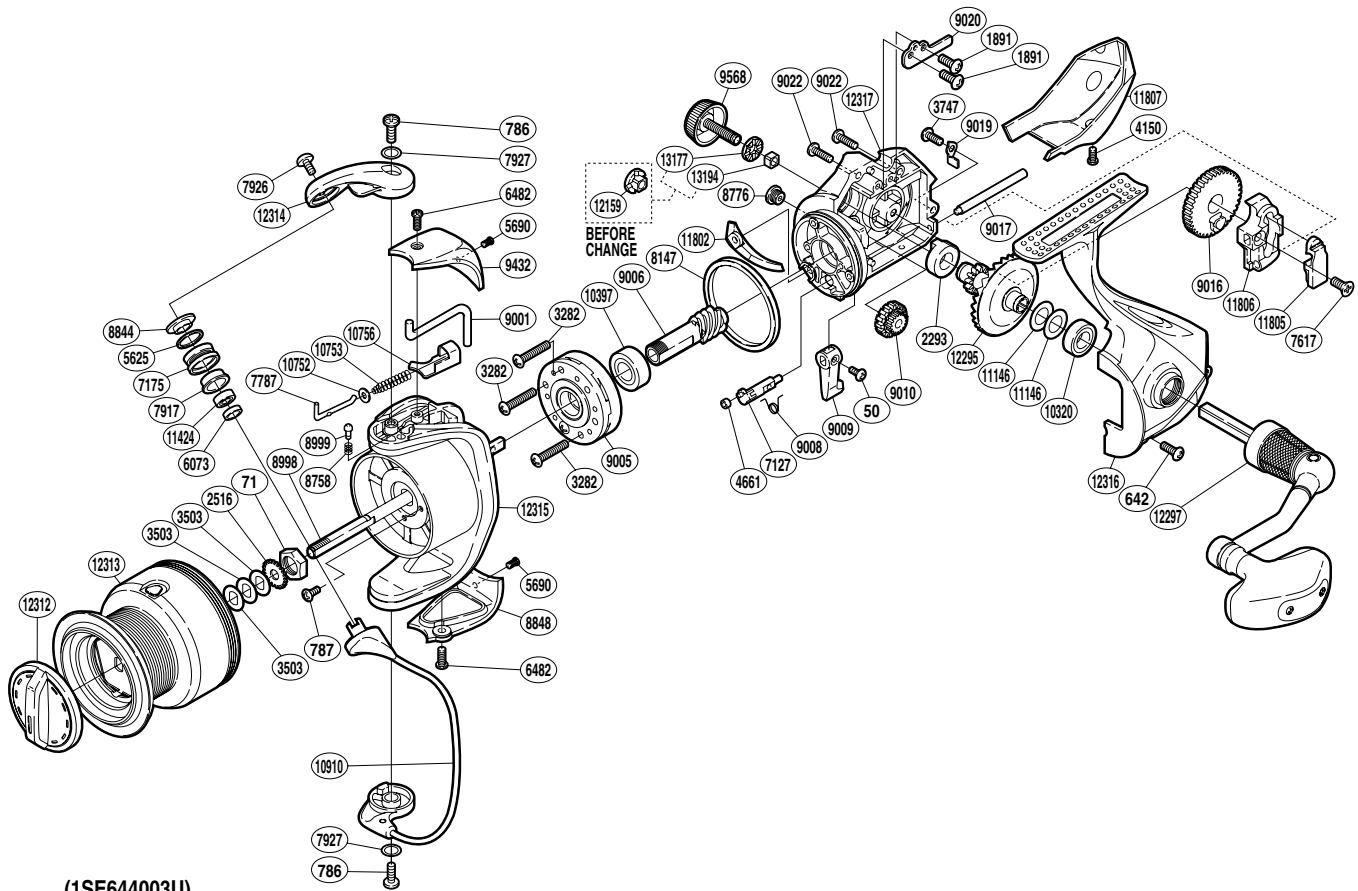

SHIMANO

SAHARA S A-RB

SH-4000FD

(1SE644003U)

Part No.	Description	Part No.	Description	Part No.	Description
RD 0050	Screw	RD 7927	Washer	RD10752	Spring Guide A Support
RD 0071	Rotor Nut	RD 8147	Friction Ring	RD10753	Bail Spring
RD 0642	Screw	RD 8758	Click Spring	RD10756	Bail Spring Seat
RD 0786	Screw	RD 8776	Oil Cap	RD10910	Bail Assembly
RD 0787	Screw	RD 8844	Line Roller Washer	RD11146	Washer
RD 1891	Screw	RD 8848	Bail Hold Support Guard	RD11424	Ball Bearing
RD 2293	Drive Gear Bushing	RD 8998	Main Shaft	RD11802	Bail Trip Strike
RD 2516	Spool Support	RD 8999	Click Pin	RD11805	Oscillating Slider Inner
RD 3282	Screw	RD 9001	Bail Trip Lever	RD11806	Oscillating Slider
RD 3503	Spool Washer	RD 9005	Roller Clutch Assembly	RD11807	Rear Protector
RD 3747	Screw	RD 9006	Pinion Gear	RD12295	Drive Gear
RD 4150	Screw	RD 9008	Anti-Reverse Cam Spring	RD12297	Handle Assembly
RD 4661	Anti-Reverse Cam Ring	RD 9009	Anti-Reverse Lever	RD12312	Drag Knob
RD 5625	Line Roller Spacer	RD 9010	Idle Gear	RD12313	Spool Assembly
RD 5690	Screw	RD 9016	Oscillating Gear	RD12314	Bail Arm
RD 6073	Bearing Spacer	RD 9017	Oscillating Guide	RD12315	Rotor
RD 6482	Screw	RD 9019	Oscillating Guide Retainer	RD12316	Side Cover
RD 7127	Anti-Reverse Cam	RD 9020	Oscillating Guide Plate	RD12317	Body
RD 7175	Line Roller	RD 9022	Screw	RD13177	Handle Screw Cap Spacer
RD 7617	Screw	RD 9432	Bail Spring Cover	RD13194	Handle Screw Lock
RD 7787	Bail Spring Guide A	RD 9568	Handle Screw Cap		
RD 7917	Line Roller Bushing	RD10320	Ball Bearing		
RD 7926	Screw	RD10397	Ball Bearing	RD12159	Handle Screw Lock Washer (before change)