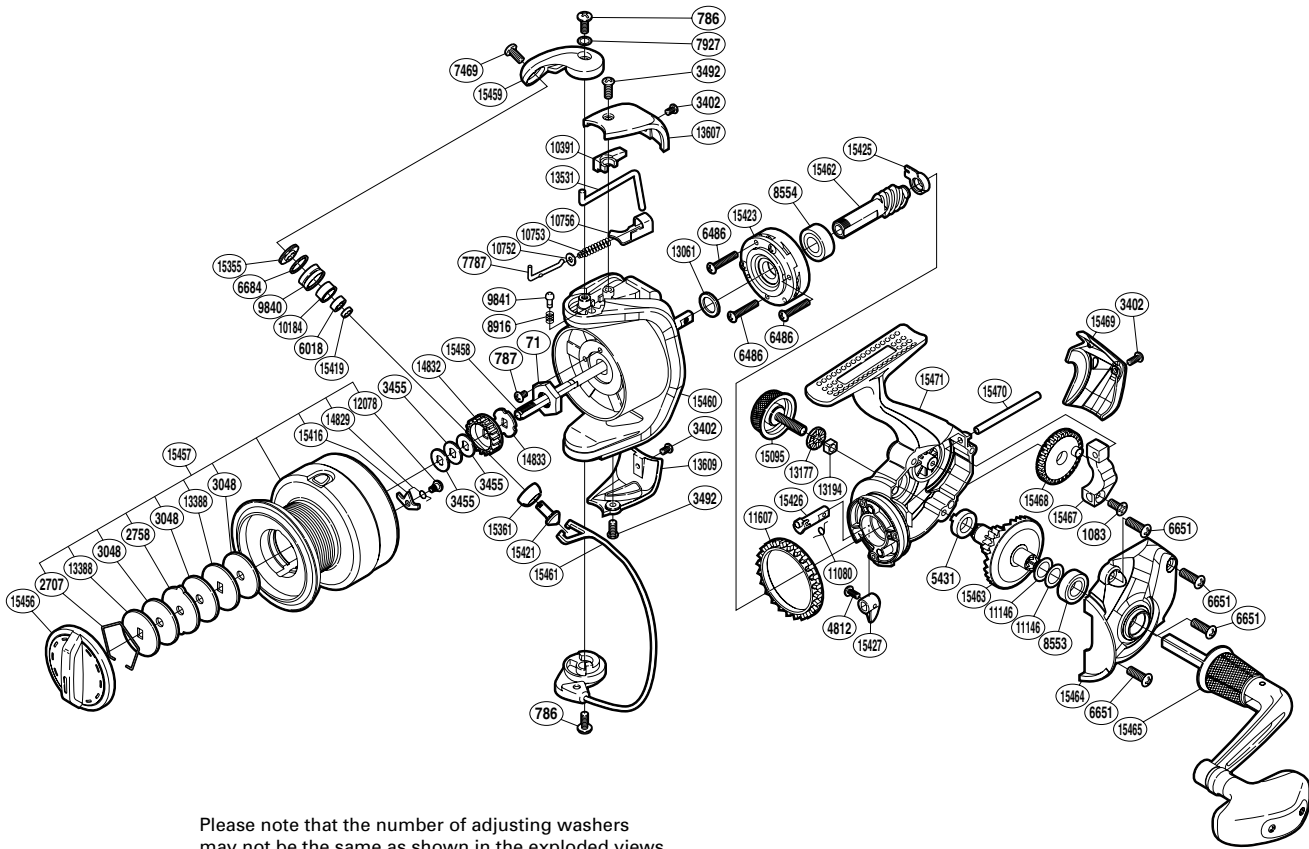

SHIMANO

SAHARA

SH-4000FE

Please note that the number of adjusting washers may not be the same as shown in the exploded views. (Adjustment will vary with each individual product.)

(1SE644004U)

Part No.	Description	Part No.	Description	Part No.	Description
RD 0071	Rotor Nut	RD 9841	Click Pin	RD15416	Drag Click
RD 0786	Screw	RD10184	Line Roller Bushing	RD15419	Bearing Spacer
RD 0787	Screw	RD10391	Bail Trip Cover	RD15421	Line Roller Support
RD 1083	Screw	RD10752	Bail Spring Guide A Support	RD15423	Roller Clutch Assembly
RD 2707	Drag Washers Retainer	RD10753	Bail Spring	RD15425	Pinion Gear Bushing
RD 2758	Eared Washer	RD10756	Bail Spring Seat	RD15426	Anti-Reverse Cam
RD 3048	Drag Washer	RD11080	Anti-Reverse Cam Spring	RD15427	Anti-Reverse Lever
RD 3402	Screw	RD11146	Washer	RD15456	Drag Knob
RD 3455	Spool Washer	RD11607	Friction Ring	RD15457	Spool Assembly
RD 3492	Screw	RD12078	Screw	RD15458	Main Shaft
RD 4812	Screw	RD13061	Washer	RD15459	Bail Arm
RD 5431	Drive Gear Bushing	RD13177	Handle Screw Cap Spacer	RD15460	Rotor
RD 6018	Ball Bearing	RD13194	Handle Screw Lock	RD15461	Bail Assembly
RD 6486	Screw	RD13388	Key Washer	RD15462	Pinion Gear
RD 6651	Screw	RD13531	Bail Trip Lever	RD15463	Drive Gear
RD 6684	Line Roller Spacer	RD13607	Bail Spring Cover	RD15464	Side Cover
RD 7469	Screw	RD13609	Bail Hold Support Guard	RD15465	Handle Assembly
RD 7787	Bail Spring Guide A	RD14829	Drag Click Spring	RD15467	Oscillating Slider
RD 7927	Washer	RD14832	Spool Support A	RD15468	Oscillating Gear
RD 8553	Ball Bearing	RD14833	Spool Support B	RD15469	Rear Protector
RD 8554	Ball Bearing	RD15095	Handle Screw Cap	RD15470	Oscillating Guide
RD 8916	Click Spring	RD15355	Line Roller Washer	RD15471	Body
RD 9840	Line Roller	RD15361	Line Roller Support Cover		