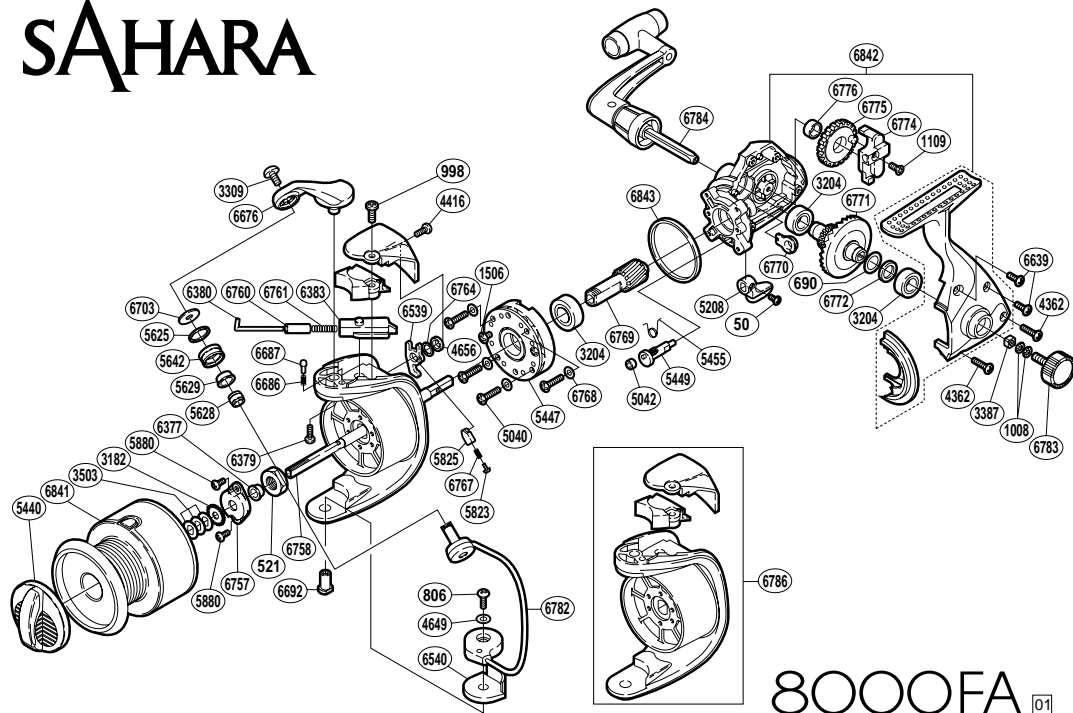

SAHARA

RD No.	PARTS NAMES	RD No.	PARTS NAMES	RD No.	PARTS NAMES
0050	Anti-Reverse Lever Screw	5449	Anti-Reverse Cam	6758	Main Shaft
0521	Rotor Nut	5455	Anti-Reverse Cam Spring	6760	Bail Spring Guide (A) Collar
0690	Drive Gear Washer	5625	Line Roller Spacer	6761	Bail Spring
0806	Bail Hold Support Screw	5628	Line Roller Collar	6764	Spacer
0998	Rotor Protector Screw (large)	5629	Line Roller Bushing	6767	Bail Trip Lever Spring
1008	Handle Lock Washer	5642	Line Roller	6768	Roller Clutch Screw Washer
1109	Slider Retainer Screw	5823	Lever Spring Guide (A)	6769	Pinion Gear
1506	Clutch Cover Screw	5825	Lever Spring Guide (B)	6770	Bushing
3182	Spool Support	5880	Nut Retainer Screw	6771	Drive Gear
3204	Ball Bearing	6377	Main Shaft Spacer	6772	Drive Gear Spacer
3309	Line Roller Screw	6379	Bail Arm Screw	6774	Oscillating Slider
3387	Handle Screw Lock	6380	Bail Spring Guide (A)	6775	Oscillating Gear
3503	Spool Washer	6383	Bail Spring Guide (B)	6776	Oscillating Gear Bushing
4362	Side Cover Screw (long)	6539	Bail Trip Lever	6782	Bail Assembly
4416	Rotor Protector Screw (small)	6540	Bail Hold Support Spacer	6783	Handle Screw Cap
4649	Spacer	6639	Side Cover Screw (short)	6784	Handle Assembly
4656	Trip Lever Spacer	6676	Bail Arm	6786	Rotor Assembly
5040	Roller Clutch Screw	6686	Click Spring	6841	Spool Assembly
5042	Anti-Reverse Cam Ring	6687	Bail Arm Click	6842	Body Assembly
5208	Anti-Reverse Lever	6692	Bail Hold Support Shaft	6843	Friction Ring
5440	Drag Knob	6703	Line Roller Washer		
5447	Roller Clutch Assembly	6757	Nut Retainer		

(120711)