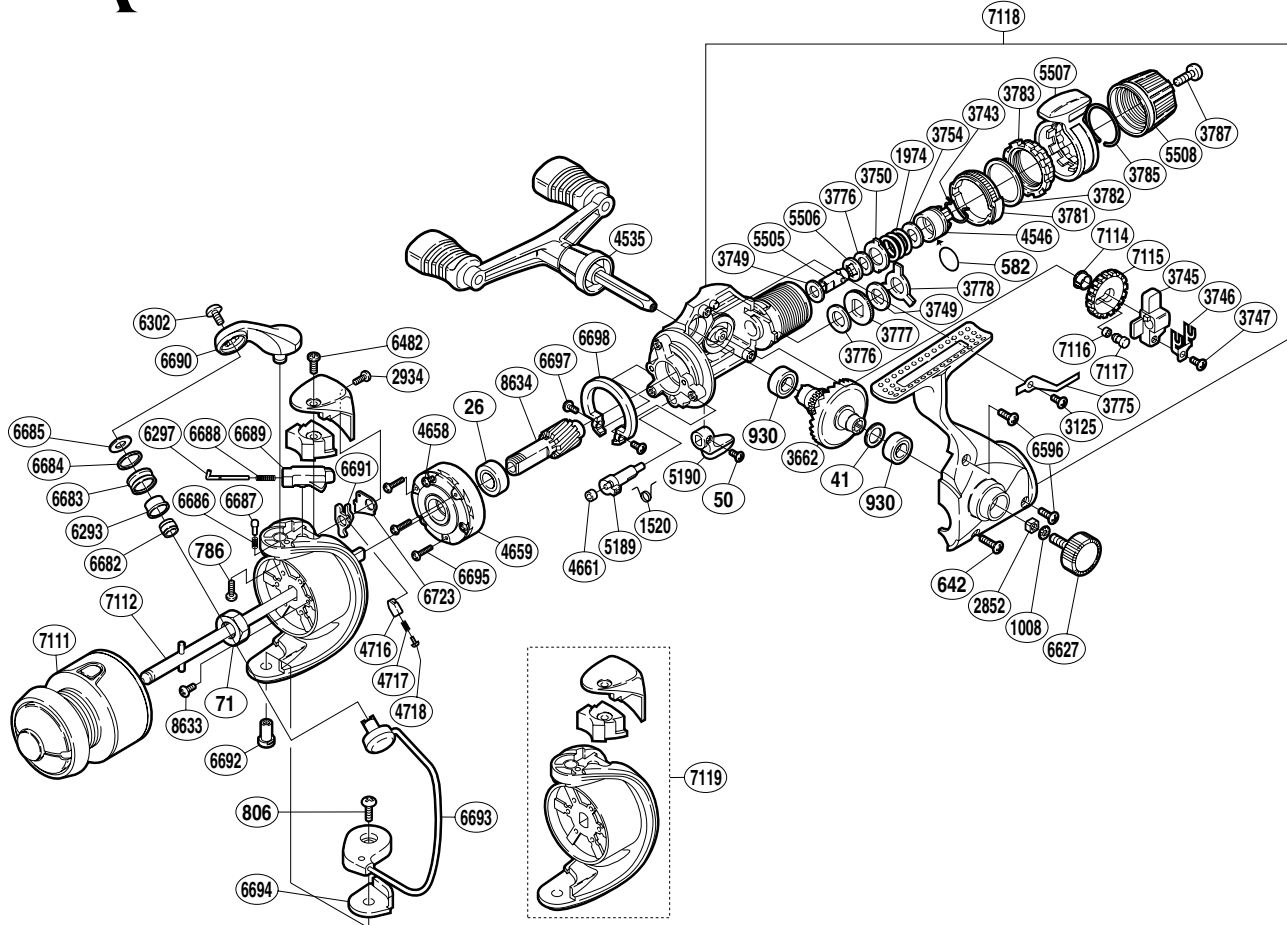

### SH-GTE1000

Part No.	Description	Part No.	Description	Part No.	Description
RD 0026	Ball Bearing	RD 3781	Lever Click Gear	RD 6684	Line Roller Spacer
RD 0041	Drive Gear Washer	RD 3782	Fightin' Pressure Screw Washer	RD 6685	Line Roller Washer
RD 0050	Anti-Reverse Lever Screw	RD 3783	Fightin' Pressure Screw	RD 6686	Click Spring
RD 0071	Rotor Nut	RD 3785	Lever Hold Spring	RD 6687	Bail Arm Click
RD 0582	"O" Ring	RD 3787	Drag Programmer Screw	RD 6688	Bail Spring
RD 0642	Side Cover Screw (long)	RD 4535	Double Paddle Handle Assembly	RD 6689	Bail Spring Guide (B)
RD 0786	Bail Arm Screw	RD 4546	Pressure Screw	RD 6690	Bail Arm
RD 0806	Bail Hold Support Screw	RD 4658	Clutch Cover Screw	RD 6691	Bail Trip Lever
RD 0930	Ball Bearing	RD 4659	Roller Clutch Assembly	RD 6692	Bail Hold Support Shaft
RD 1008	Handle Lock Washer	RD 4661	Anti-Reverse Cam Ring	RD 6693	Bail Assembly
RD 1520	Anti-Reverse Cam Spring	RD 4716	Lever Spring Guide (B)	RD 6694	Bail Hold Support Spacer
RD 1974	Drag Coil Spring	RD 4717	Lever Spring	RD 6695	Roller Clutch Screw
RD 2852	Handle Screw Lock	RD 4718	Lever Spring Guide (A)	RD 6697	Friction Ring Screw
RD 2934	Rotor Protector Screw (small)	RD 5189	Anti-Reverse Cam	RD 6698	Friction Ring
RD 3125	Drag Click Screw	RD 5190	Anti-Reverse Lever	RD 6723	Bail Trip Lever Washer
RD 3662	Drive Gear	RD 5505	Drag Shaft (A)	RD 7111	Spool Assembly
RD 3743	Hold Click Spring	RD 5506	Drag Shaft (B)	RD 7112	Main Shaft
RD 3745	Oscillating Slider	RD 5507	Fightin' Drag Lever	RD 7114	Oscillating Gear Bushing
RD 3746	Oscillating Slider Retainer	RD 5508	Drag Programmer	RD 7115	Oscillating Gear
RD 3747	Slider Retainer Screw	RD 6293	Line Roller Bushing	RD 7116	Oscillating Guide Pin Bushing
RD 3749	Drag Washer "C" (white)	RD 6297	Bail Spring Guide (A)	RD 7117	Oscillating Guide Pin
RD 3750	Eared Washer "B"	RD 6302	Line Roller Screw	RD 7118	Body Assembly
RD 3754	Drag Spring Washer	RD 6482	Rotor Protector Screw (large)	RD 7119	Rotor Assembly
RD 3775	Drag Click	RD 6596	Side Cover Screw (short)	RD 8633	Nut Lock Screw
RD 3776	Drag Washer "C" (cloth)	RD 6627	Handle Screw Cap	RD 8634	Pinion Gear (B)
RD 3777	Click Gear	RD 6682	Line Roller Collar		
RD 3778	Eared Washer "Bf"	RD 6683	Line Roller		