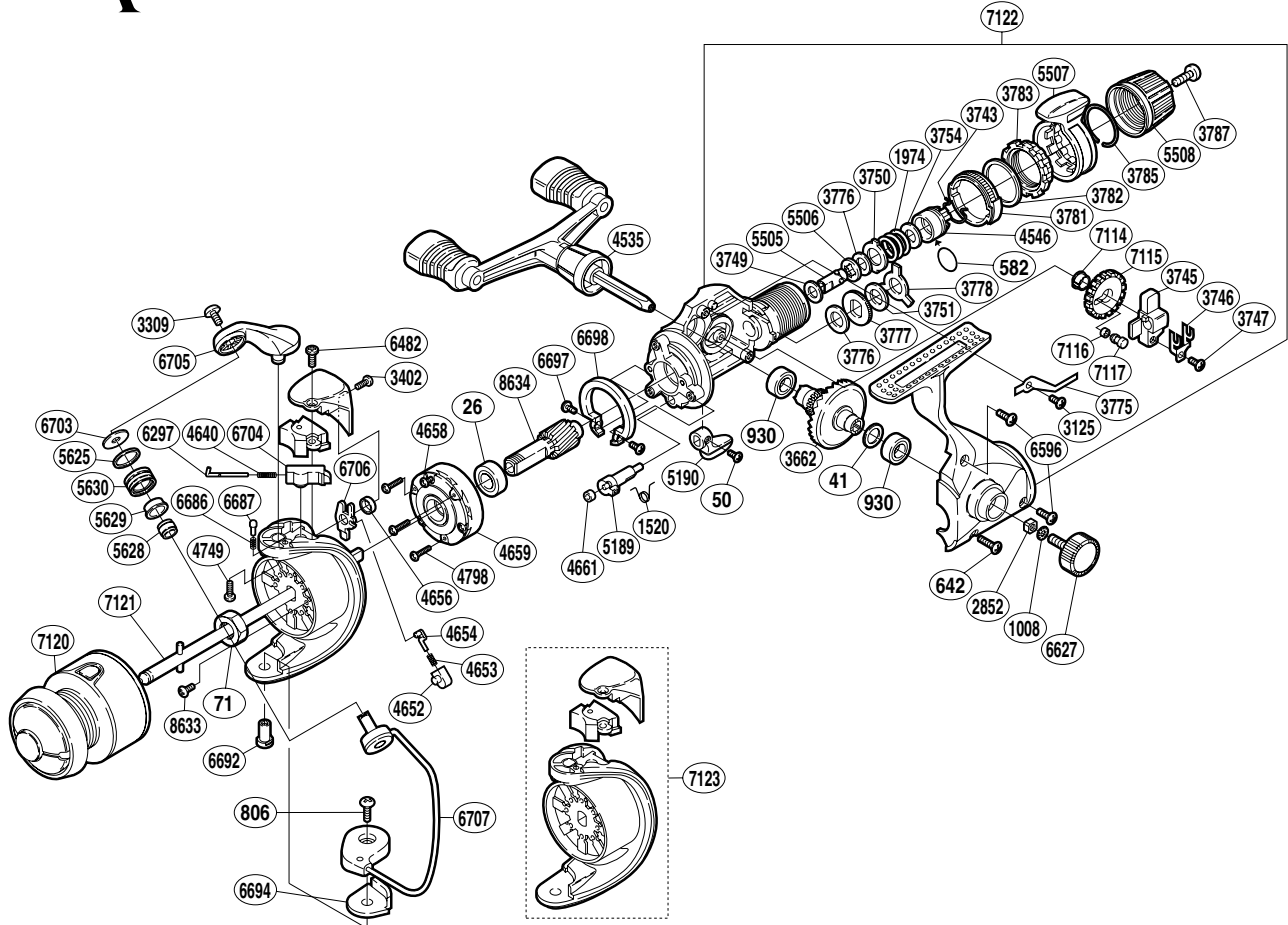

SHIMANO®

SAHARA

SH-GTE2500

Part No.	Description	Part No.	Description	Part No.	Description
RD 0026	Ball Bearing	RD 3778	Eared Washer "B"	RD 5630	Line Roller
RD 0041	Drive Gear Washer	RD 3781	Lever Click Gear	RD 6297	Bail Spring Guide (A)
RD 0050	Anti-Reverse Lever Screw	RD 3782	Fighting' Pressure Screw Washer	RD 6482	Rotor Protector Screw (large)
RD 0071	Rotor Nut	RD 3783	Fighting' Pressure Screw	RD 6596	Side Cover Screw (short)
RD 0582	"O" Ring	RD 3785	Lever Hold Spring	RD 6627	Handle Screw Cap
RD 0642	Side Cover Screw (long)	RD 3787	Drag Programmer Screw	RD 6686	Click Spring
RD 0806	Bail Hold Support Screw	RD 4535	Double Paddle Handle Assembly	RD 6687	Bail Arm Click
RD 0930	Ball Bearing	RD 4546	Pressure Screw	RD 6692	Bail Hold Support Shaft
RD 1008	Handle Lock Washer	RD 4640	Bail Spring	RD 6694	Bail Hold Support Spacer
RD 1520	Anti-Reverse Cam Spring	RD 4652	Lever Spring Guide (B)	RD 6697	Friction Ring Screw
RD 1974	Drag Coil Spring	RD 4653	Lever Spring	RD 6698	Friction Ring
RD 2852	Handle Screw Lock	RD 4654	Lever Spring Guide (A)	RD 6703	Line Roller Washer
RD 3125	Drag Click Screw	RD 4656	Trip Lever Spacer	RD 6704	Bail Spring Guide (B)
RD 3309	Line Roller Screw	RD 4658	Clutch Cover Screw	RD 6705	Bail Arm
RD 3402	Rotor Protector Screw (small)	RD 4659	Roller Clutch Assembly	RD 6706	Bail Trip Lever
RD 3662	Drive Gear	RD 4661	Anti-Reverse Cam Ring	RD 6707	Bail Assembly
RD 3743	Hold Click Spring	RD 4749	Bail Arm Screw	RD 7114	Oscillating Gear Bushing
RD 3745	Oscillating Slider	RD 4798	Roller Clutch Screw	RD 7115	Oscillating Gear
RD 3746	Oscillating Slider Retainer	RD 5189	Anti-Reverse Cam	RD 7116	Oscillating Guide Pin Bushing
RD 3747	Slider Retainer Screw	RD 5190	Anti-Reverse Lever	RD 7117	Oscillating Guide Pin
RD 3749	Drag Washer "C" (white)	RD 5505	Drag Shaft (A)	RD 7120	Spool Assembly
RD 3750	Eared Washer "B"	RD 5506	Drag Shaft (B)	RD 7121	Main Shaft
RD 3751	Drag Washer "C" (blue)	RD 5507	Fighting' Drag Lever	RD 7122	Body Assembly
RD 3754	Drag Spring Washer	RD 5508	Drag Programmer	RD 7123	Rotor Assembly
RD 3775	Drag Click	RD 5625	Line Roller Spacer	RD 8633	Nut Lock Screw
RD 3776	Drag Washer "C" (cloth)	RD 5628	Line Roller Collar	RD 8634	Pinion Gear (B)
RD 3777	Click Gear	RD 5629	Line Roller Bushing		