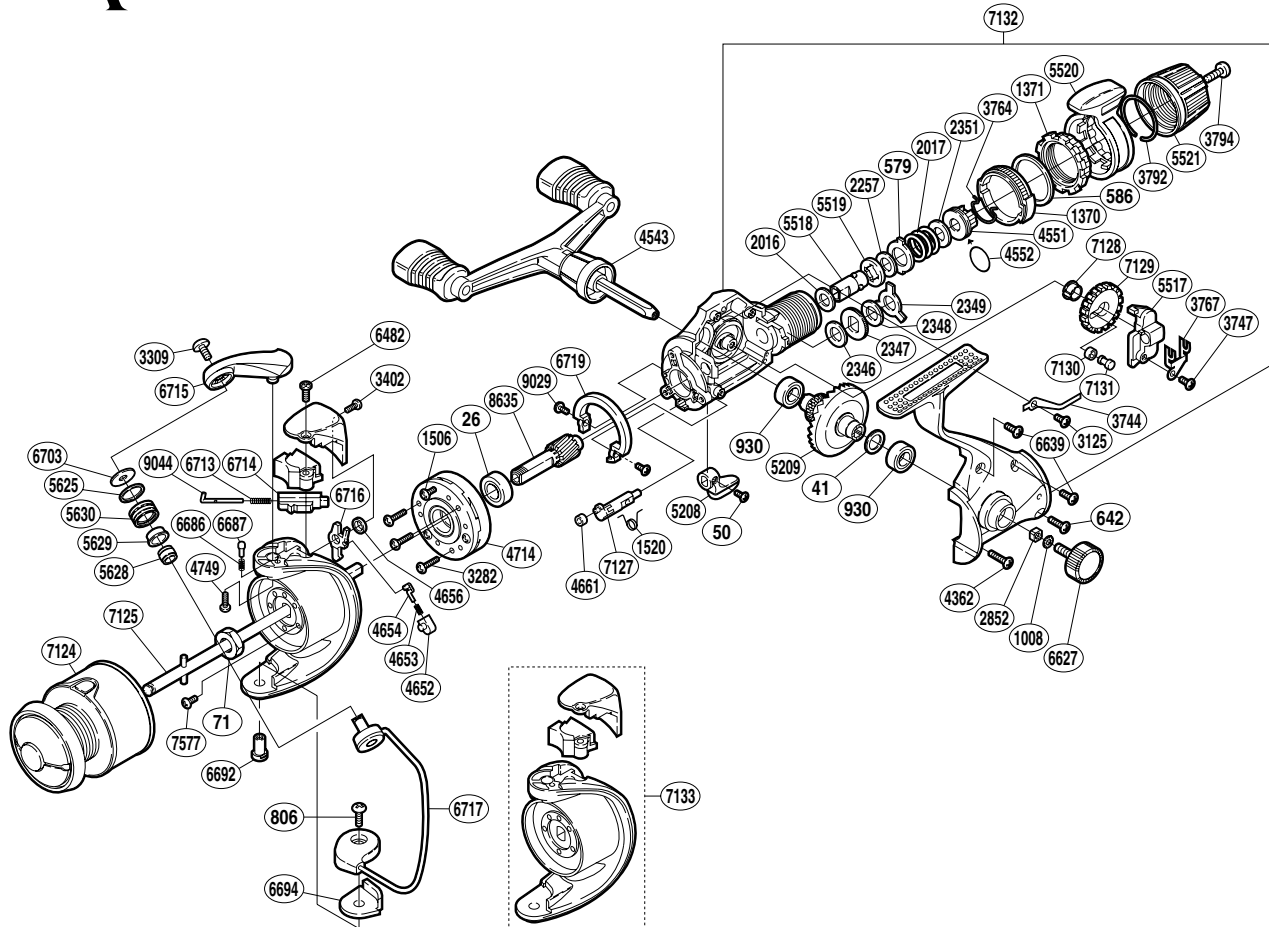

### SH-GTE3000

Part No.	Description	Part No.	Description	Part No.	Description
RD 0026	Ball Bearing	RD 3747	Slider Retainer Screw	RD 6627	Handle Screw Cap
RD 0041	Drive Gear Washer	RD 3764	Hold Click Spring	RD 6639	Side Cover Screw (short)
RD 0050	Anti-Reverse Lever Screw	RD 3767	Oscillating Slider Retainer	RD 6686	Click Spring
RD 0071	Rotor Nut	RD 3792	Lever Hold Spring	RD 6687	Bail Arm Click
RD 0579	Eared Washer "B"	RD 3794	Drag Programmer Screw	RD 6692	Bail Hold Support Shaft
RD 0586	Fightin' Pressure Screw Washer	RD 4362	Side Cover Screw (long)	RD 6694	Bail Hold Support Spacer
RD 0642	Side Cover Screw (medium)	RD 4543	Double Paddle Handle Assembly	RD 6703	Line Roller Washer
RD 0806	Bail Hold Support Screw	RD 4551	Pressure Screw	RD 6713	Bail Spring
RD 0930	Ball Bearing	RD 4552	"O" Ring	RD 6714	Bail Spring Guide (B)
RD 1008	Handle Lock Washer	RD 4652	Lever Spring Guide (B)	RD 6715	Bail Arm
RD 1370	Lever Click Gear	RD 4653	Lever Spring	RD 6716	Bail Trip Lever
RD 1371	Fightin' Pressure Screw	RD 4654	Lever Spring Guide (A)	RD 6717	Bail Assembly
RD 1506	Clutch Cover Screw	RD 4656	Trip Lever Spacer	RD 6719	Friction Ring
RD 1520	Lever Spring	RD 4661	Anti-Reverse Cam Ring	RD 7124	Spool Assembly
RD 2016	Drag Washer "H" (cloth)	RD 4714	Roller Clutch Assembly	RD 7125	Main Shaft
RD 2017	Drag Coil Spring	RD 4749	Bail Arm Screw	RD 7127	Anti-Reverse Cam
RD 2257	Drag Washer "H" (blue)	RD 5208	Anti-Reverse Lever	RD 7128	Oscillating Gear Bushing
RD 2346	Drag Washer "C" (cloth)	RD 5209	Drive Gear	RD 7129	Oscillating Gear
RD 2347	Click Gear	RD 5517	Oscillating Slider	RD 7130	Oscillating Guide Pin Bushing
RD 2348	Drag Washer "C" (blue)	RD 5518	Drag Shaft (A)	RD 7131	Oscillating Guide Pin
RD 2349	Eared Washer "B"	RD 5519	Drag Shaft (B)	RD 7132	Body Assembly
RD 2351	Drag Spring Washer	RD 5520	Fightin' Drag Lever	RD 7133	Rotor Assembly
RD 2852	Handle Screw Lock	RD 5521	Drag Programmer	RD 7577	Nut Lock Screw
RD 3125	Drag Click Screw	RD 5625	Line Roller Spacer	RD 8635	Pinion Gear (B)
RD 3282	Roller Clutch Screw	RD 5628	Line Roller Collar	RD 9029	Friction Ring Screw
RD 3309	Line Roller Screw	RD 5629	Line Roller Bushing	RD 9044	Bail Spring Guide (A)
RD 3402	Rotor Protector Screw (small)	RD 5630	Line Roller		
RD 3744	Drag Click	RD 6482	Rotor Protector Screw (large)		