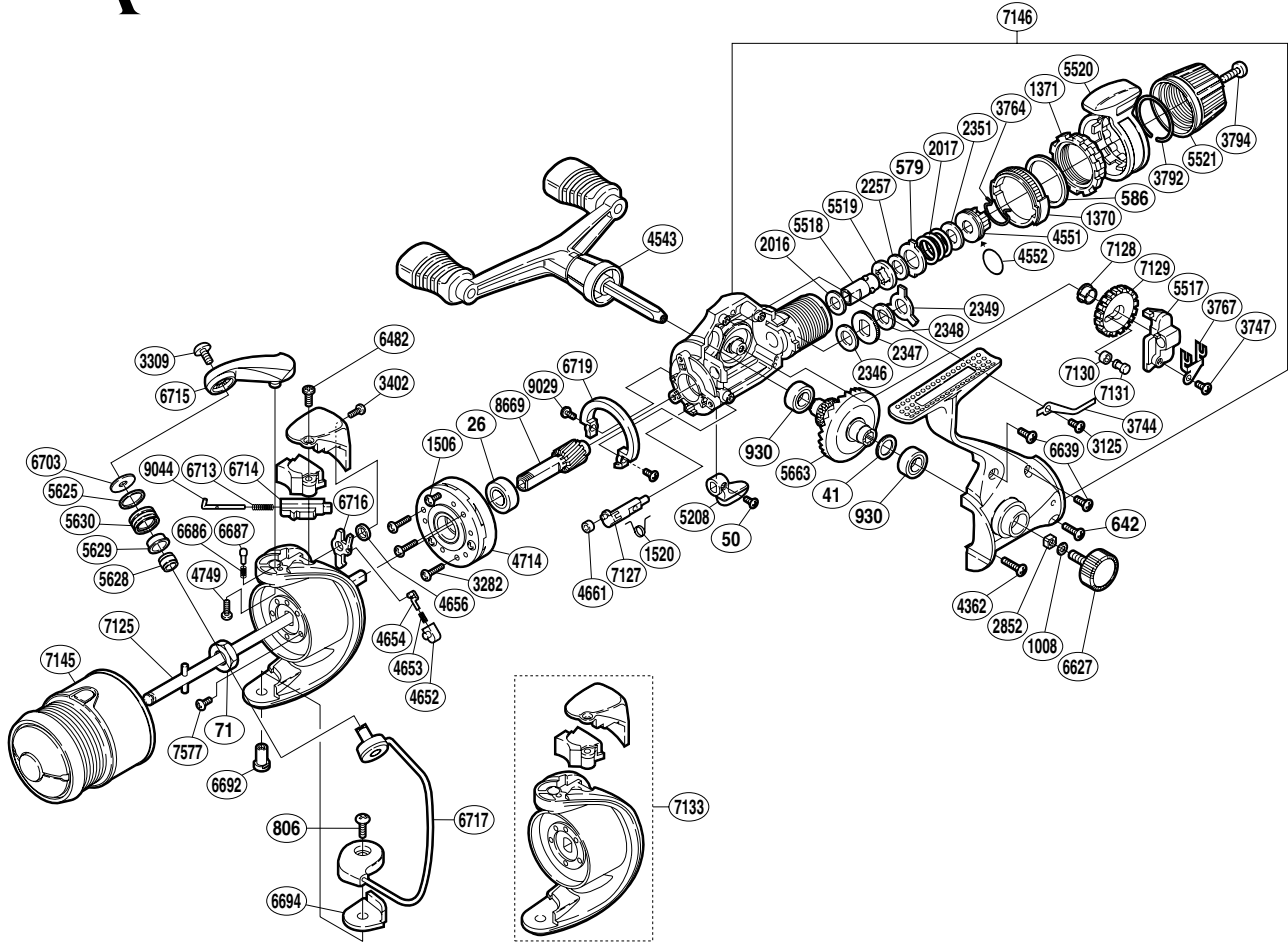

### SH-GTE3000HS

Part No.	Description	Part No.	Description	Part No.	Description
RD 0026	Ball Bearing	RD 3747	Slider Retainer Screw	RD 6627	Handle Screw Cap
RD 0041	Drive Gear Washer	RD 3764	Hold Click Spring	RD 6639	Side Cover Screw (short)
RD 0050	Anti-Reverse Lever Screw	RD 3767	Oscillating Slider Retainer	RD 6686	Click Spring
RD 0071	Rotor Nut	RD 3792	Lever Hold Spring	RD 6687	Bail Arm Click
RD 0579	Eared Washer "B"	RD 3794	Drag Programmer Screw	RD 6692	Bail Hold Support Shaft
RD 0586	Fightin' Pressure Screw Washer	RD 4362	Side Cover Screw (long)	RD 6694	Bail Hold Support Spacer
RD 0642	Side Cover Screw (medium)	RD 4543	Double Paddle Handle Assembly	RD 6703	Line Roller Washer
RD 0806	Bail Hold Support Screw	RD 4551	Pressure Screw	RD 6713	Bail Spring
RD 0930	Ball Bearing	RD 4552	"O" Ring	RD 6714	Bail Spring Guide (B)
RD 1008	Handle Lock Washer	RD 4652	Lever Spring Guide (B)	RD 6715	Bail Arm
RD 1370	Lever Click Gear	RD 4653	Lever Spring	RD 6716	Bail Trip Lever
RD 1371	Fightin' Pressure Screw	RD 4654	Lever Spring Guide (A)	RD 6717	Bail Assembly
RD 1506	Clutch Cover Screw	RD 4656	Trip Lever Spacer	RD 6719	Friction Ring
RD 1520	Lever Spring	RD 4661	Anti-Reverse Cam Ring	RD 7125	Main Shaft
RD 2016	Drag Washer "H" (cloth)	RD 4714	Roller Clutch Assembly	RD 7127	Anti-Reverse Cam
RD 2017	Drag Coil Spring	RD 4749	Bail Arm Screw	RD 7128	Oscillating Gear Bushing
RD 2257	Drag Washer "H" (blue)	RD 5208	Anti-Reverse Lever	RD 7129	Oscillating Gear
RD 2346	Drag Washer "C" (cloth)	RD 5517	Oscillating Slider	RD 7130	Oscillating Guide Pin Bushing
RD 2347	Click Gear	RD 5518	Drag Shaft (A)	RD 7131	Oscillating Guide Pin
RD 2348	Drag Washer "C" (blue)	RD 5519	Drag Shaft (B)	RD 7133	Rotor Assembly
RD 2349	Eared Washer "BF"	RD 5520	Fightin' Drag Lever	RD 7145	Match Spool Assembly
RD 2351	Drag Spring Washer	RD 5521	Drag Programmer	RD 7146	Body Assembly
RD 2852	Handle Screw Lock	RD 5625	Line Roller Spacer	RD 7577	Nut Lock Screw
RD 3125	Drag Click Screw	RD 5628	Line Roller Collar	RD 8669	Pinion Gear (B)
RD 3282	Roller Clutch Screw	RD 5629	Line Roller Bushing	RD 9029	Friction Ring Screw
RD 3309	Line Roller Screw	RD 5630	Line Roller	RD 9044	Bail Spring Guide (A)
RD 3402	Rotor Protector Screw (small)	RD 5663	Drive Gear		
RD 3744	Drag Click	RD 6482	Rotor Protector Screw (large)		