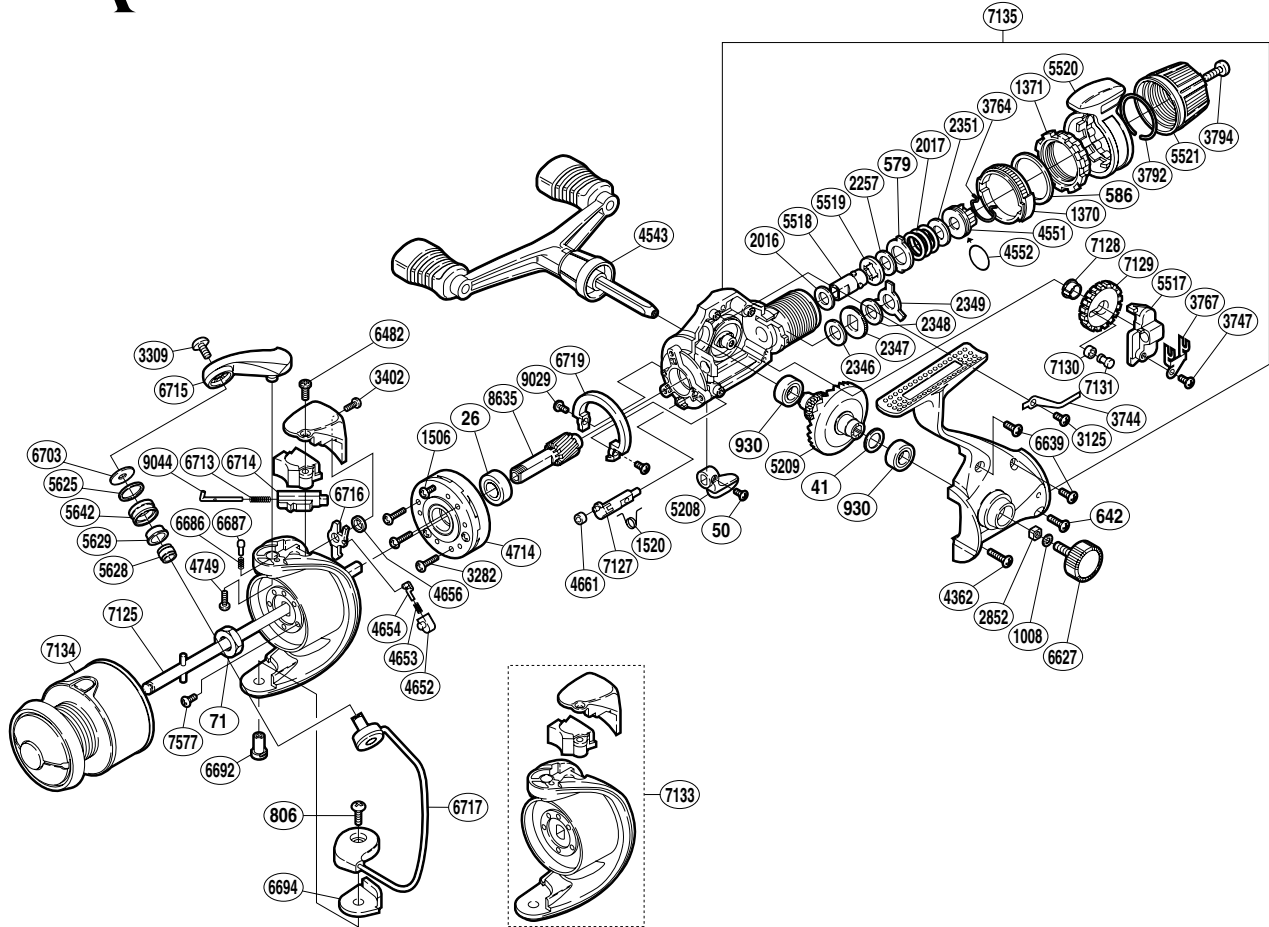

SHIMANO®

SAHARA

SH-GTE4000

Part No.	Description	Part No.	Description	Part No.	Description
RD 0026	Ball Bearing	RD 3747	Slider Retainer Screw	RD 6627	Handle Screw Cap
RD 0041	Drive Gear Washer	RD 3764	Hold Click Spring	RD 6639	Side Cover Screw (short)
RD 0050	Anti-Reverse Lever Screw	RD 3767	Oscillating Slider Retainer	RD 6686	Click Spring
RD 0071	Rotor Nut	RD 3792	Lever Hold Spring	RD 6687	Bail Arm Click
RD 0579	Eared Washer "B"	RD 3794	Drag Programmer Screw	RD 6692	Bail Hold Support Shaft
RD 0586	Fightin' Pressure Screw Washer	RD 4362	Side Cover Screw (long)	RD 6694	Bail Hold Support Spacer
RD 0642	Side Cover Screw (medium)	RD 4543	Double Paddle Handle Assembly	RD 6703	Line Roller Washer
RD 0806	Bail Hold Support Screw	RD 4551	Pressure Screw	RD 6713	Bail Spring
RD 0930	Ball Bearing	RD 4552	"O" Ring	RD 6714	Bail Spring Guide (B)
RD 1008	Handle Lock Washer	RD 4652	Lever Spring Guide (B)	RD 6715	Bail Arm
RD 1370	Lever Click Gear	RD 4653	Lever Spring	RD 6716	Bail Trip Lever
RD 1371	Fightin' Pressure Screw	RD 4654	Lever Spring Guide (A)	RD 6717	Bail Assembly
RD 1506	Clutch Cover Screw	RD 4656	Trip Lever Spacer	RD 6719	Friction Ring
RD 1520	Lever Spring	RD 4661	Anti-Reverse Cam Ring	RD 7125	Main Shaft
RD 2016	Drag Washer "H" (cloth)	RD 4714	Roller Clutch Assembly	RD 7127	Anti-Reverse Cam
RD 2017	Drag Coil Spring	RD 4749	Bail Arm Screw	RD 7128	Oscillating Gear Bushing
RD 2257	Drag Washer "H" (blue)	RD 5208	Anti-Reverse Lever	RD 7129	Oscillating Gear
RD 2346	Drag Washer "C" (cloth)	RD 5209	Drive Gear	RD 7130	Oscillating Guide Pin Bushing
RD 2347	Click Gear	RD 5517	Oscillating Slider	RD 7131	Oscillating Guide Pin
RD 2348	Drag Washer "C" (blue)	RD 5518	Drag Shaft (A)	RD 7133	Rotor Assembly
RD 2349	Eared Washer "Bf"	RD 5519	Drag Shaft (B)	RD 7134	Spool Assembly
RD 2351	Drag Spring Washer	RD 5520	Fightin' Drag Lever	RD 7135	Body Assembly
RD 2852	Handle Screw Lock	RD 5521	Drag Programmer	RD 7577	Nut Lock Screw
RD 3125	Drag Click Screw	RD 5625	Line Roller Spacer	RD 8635	Pinion Gear (B)
RD 3282	Roller Clutch Screw	RD 5628	Line Roller Collar	RD 9029	Friction Ring Screw
RD 3309	Line Roller Screw	RD 5629	Line Roller Bushing	RD 9044	Bail Spring Guide (A)
RD 3402	Rotor Protector Screw (small)	RD 5642	Line Roller		
RD 3744	Drag Click	RD 6482	Rotor Protector Screw (large)		