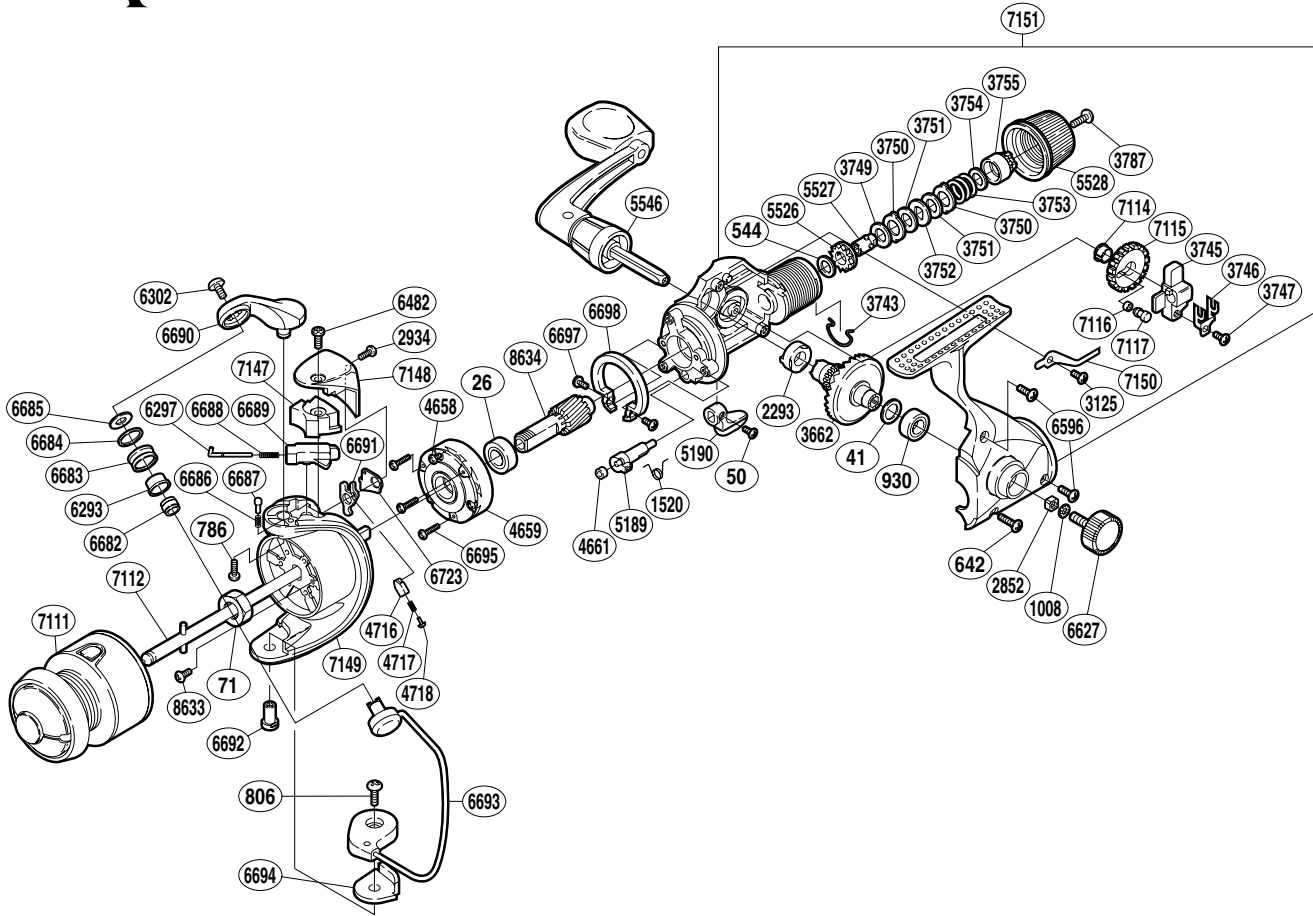

### SH-RE1000

Part No.	Description	Part No.	Description	Part No.	Description
RD 0026	Ball Bearing	RD 3755	Pressure Screw	RD 6688	Bail Spring
RD 0041	Drive Gear Washer	RD 3787	Drag Knob Screw	RD 6689	Bail Spring Guide (B)
RD 0050	Anti-Reverse Lever Screw	RD 4658	Clutch Cover Screw	RD 6690	Bail Arm
RD 0071	Rotor Nut	RD 4659	Roller Clutch Assembly	RD 6691	Bail Trip Lever
RD 0544	Drag Washer "C" (cloth)	RD 4661	Anti-Reverse Cam Ring	RD 6692	Bail Hold Support Shaft
RD 0642	Side Cover Screw (long)	RD 4716	Lever Spring Guide (B)	RD 6693	Bail Assembly
RD 0786	Bail Arm Screw	RD 4717	Lever Spring	RD 6694	Bail Hold Support Spacer
RD 0806	Bail Hold Support Screw	RD 4718	Lever Spring Guide (A)	RD 6695	Roller Clutch Screw
RD 0930	Ball Bearing	RD 5189	Anti-Reverse Cam	RD 6697	Friction Ring Screw
RD 1008	Handle Lock Washer	RD 5190	Anti-Reverse Lever	RD 6698	Friction Ring
RD 1520	Anti-Reverse Cam Spring	RD 5526	Drag Shaft (B)	RD 6723	Bail Trip Lever Washer
RD 2293	Drive Gear Bushing	RD 5527	Drag Shaft (A)	RD 7111	Spool Assembly
RD 2852	Handle Screw Lock	RD 5528	Drag Knob	RD 7112	Main Shaft
RD 2934	Rotor Protector Screw (small)	RD 5546	Handle Assembly	RD 7114	Oscillating Gear Bushing
RD 3125	Drag Click Screw	RD 6293	Line Roller Bushing	RD 7115	Oscillating Gear
RD 3662	Drive Gear	RD 6297	Bail Spring Guide (A)	RD 7116	Oscillating Guide Pin Bushing
RD 3743	Hold Click Spring	RD 6302	Line Roller Screw	RD 7117	Oscillating Guide Pin
RD 3745	Oscillating Slider	RD 6482	Rotor Protector Screw (large)	RD 7147	Bail Spring Cover
RD 3746	Oscillating Slider Retainer	RD 6596	Side Cover Screw (short)	RD 7148	Bail Spring Cover Guard
RD 3747	Slider Retainer Screw	RD 6627	Handle Screw Cap	RD 7149	Rotor
RD 3749	Drag Washer "C" (white)	RD 6682	Line Roller Collar	RD 7150	Drag Click
RD 3750	Eared Washer "B"	RD 6683	Line Roller	RD 7151	Body Assembly
RD 3751	Drag Washer "C" (blue)	RD 6684	Line Roller Spacer	RD 8633	Nut Lock Screw
RD 3752	Key Washer "A"	RD 6685	Line Roller Washer	RD 8634	Pinion Gear (B)
RD 3753	Drag Coil Spring	RD 6686	Click Spring		
RD 3754	Drag Spring Washer	RD 6687	Bail Arm Click		