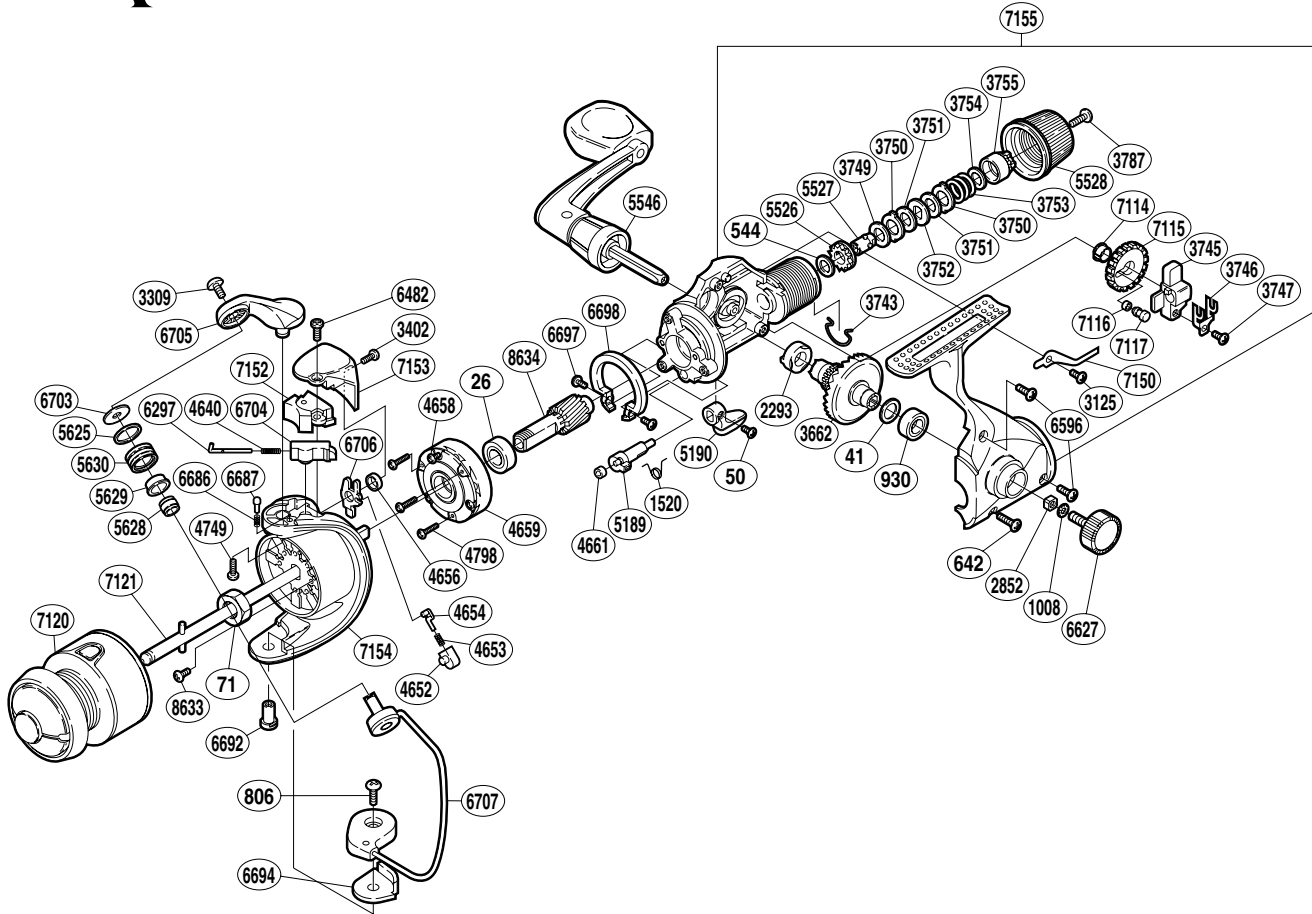

SHIMANO®

SAHARA

SH-RE2500

Part No.	Description	Part No.	Description	Part No.	Description
RD 0026	Ball Bearing	RD 3755	Pressure Screw	RD 6686	Click Spring
RD 0041	Drive Gear Washer	RD 3787	Drag Knob Screw	RD 6687	Bail Arm Click
RD 0050	Anti-Reverse Lever Screw	RD 4640	Bail Spring	RD 6692	Bail Hold Support Shaft
RD 0071	Rotor Nut	RD 4652	Lever Spring Guide (B)	RD 6694	Bail Hold Support Spacer
RD 0544	Drag Washer "C" (cloth)	RD 4653	Lever Spring	RD 6697	Friction Ring Screw
RD 0642	Side Cover Screw (long)	RD 4654	Lever Spring Guide (A)	RD 6698	Friction Ring
RD 0806	Bail Hold Support Screw	RD 4656	Trip Lever Spacer	RD 6703	Line Roller Washer
RD 0930	Ball Bearing	RD 4658	Clutch Cover Screw	RD 6704	Bail Spring Guide (B)
RD 1008	Handle Lock Washer	RD 4659	Roller Clutch Assembly	RD 6705	Bail Arm
RD 1520	Anti-Reverse Cam Spring	RD 4661	Anti-Reverse Cam Ring	RD 6706	Bail Trip Lever
RD 2293	Drive Gear Bushing	RD 4749	Bail Arm Screw	RD 6707	Bail Assembly
RD 2852	Handle Screw Lock	RD 4798	Roller Clutch Screw	RD 7114	Oscillating Gear Bushing
RD 3125	Drag Click Screw	RD 5189	Anti-Reverse Cam	RD 7115	Oscillating Gear
RD 3309	Line Roller Screw	RD 5190	Anti-Reverse Lever	RD 7116	Oscillating Guide Pin Bushing
RD 3402	Rotor Protector Screw (small)	RD 5526	Drag Shaft (B)	RD 7117	Oscillating Guide Pin
RD 3662	Drive Gear	RD 5527	Drag Shaft (A)	RD 7120	Spool Assembly
RD 3743	Hold Click Spring	RD 5528	Drag Knob	RD 7121	Main Shaft
RD 3745	Oscillating Slider	RD 5546	Handle Assembly	RD 7150	Drag Click
RD 3746	Oscillating Slider Retainer	RD 5625	Line Roller Spacer	RD 7152	Bail Spring Cover
RD 3747	Slider Retainer Screw	RD 5628	Line Roller Collar	RD 7153	Bail Spring Cover Guard
RD 3749	Drag Washer "C" (white)	RD 5629	Line Roller Bushing	RD 7154	Rotor
RD 3750	Eared Washer "B"	RD 5630	Line Roller	RD 7155	Body Assembly
RD 3751	Drag Washer "C" (blue)	RD 6297	Bail Spring Guide (A)	RD 8633	Nut Lock Screw
RD 3752	Key Washer "A"	RD 6482	Rotor Protector Screw (large)	RD 8634	Pinion Gear (B)
RD 3753	Drag Coil Spring	RD 6596	Side Cover Screw (short)		
RD 3754	Drag Spring Washer	RD 6627	Handle Screw Cap		