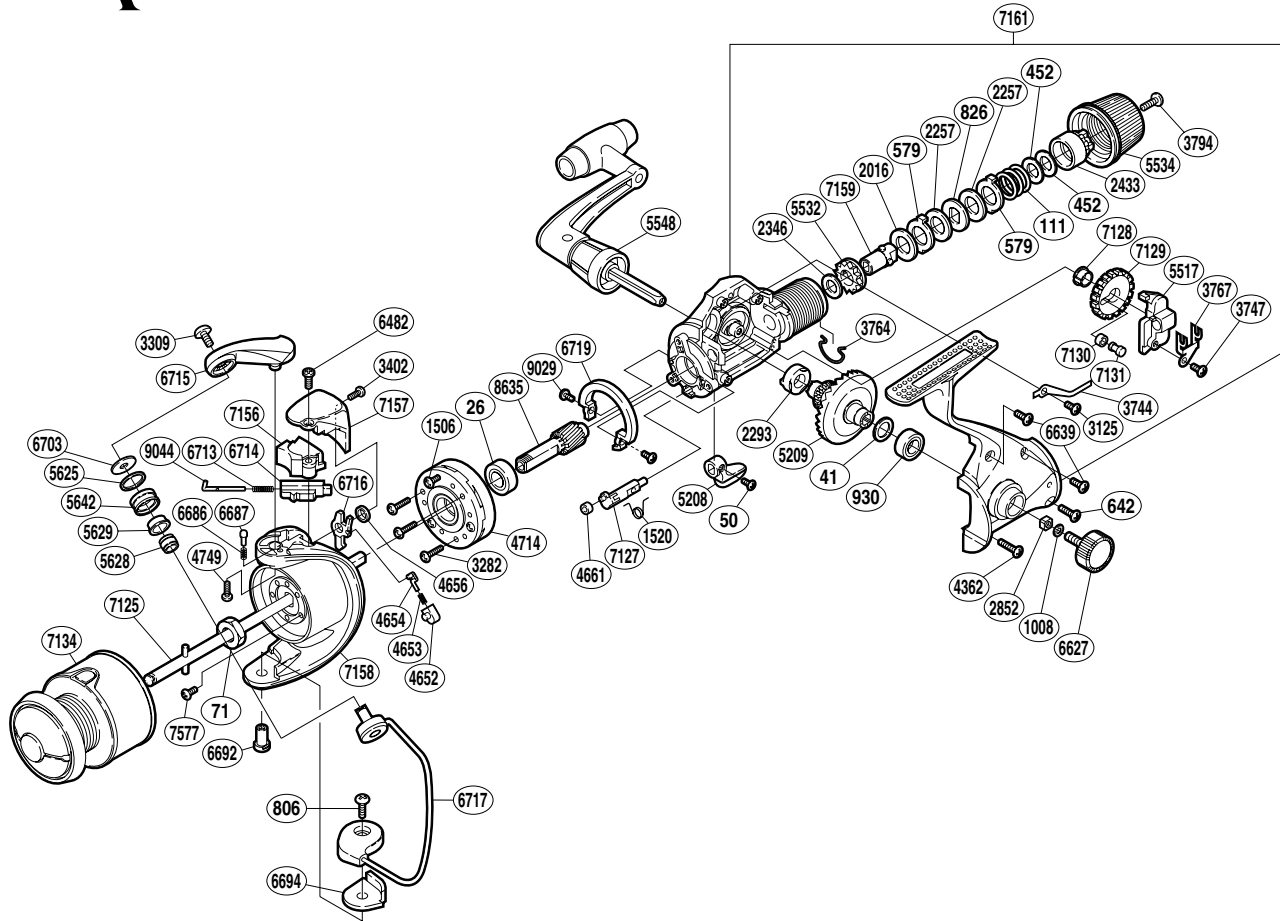

SHIMANO®

SAHARA

SH-RE4000

Part No.	Description	Part No.	Description	Part No.	Description
RD 0026	Ball Bearing	RD 3764	Hold Click Spring	RD 6692	Bail Hold Support Shaft
RD 0041	Drive Gear Washer	RD 3767	Oscillating Slider Retainer	RD 6694	Bail Hold Support Spacer
RD 0050	Anti-Reverse Lever Screw	RD 3794	Drag Knob Screw	RD 6703	Line Roller Washer
RD 0071	Rotor Nut	RD 4362	Side Cover Screw (long)	RD 6713	Bail Spring
RD 0111	Drag Coil Spring	RD 4652	Lever Spring Guide (B)	RD 6714	Bail Spring Guide (B)
RD 0452	Drag Spring Washer	RD 4653	Lever Spring	RD 6715	Bail Arm
RD 0579	Eared Washer "B"	RD 4654	Lever Spring Guide (A)	RD 6716	Bail Trip Lever
RD 0642	Side Cover Screw (medium)	RD 4656	Trip Lever Spacer	RD 6717	Bail Assembly
RD 0806	Bail Hold Support Screw	RD 4661	Anti-Reverse Cam Ring	RD 6719	Friction Ring
RD 0826	Key Washer "A"	RD 4714	Roller Clutch Assembly	RD 7125	Main Shaft
RD 0930	Ball Bearing	RD 4749	Bail Arm Screw	RD 7127	Anti-Reverse Cam
RD 1008	Handle Lock Washer	RD 5208	Anti-Reverse Lever	RD 7128	Oscillating Gear Bushing
RD 1506	Clutch Cover Screw	RD 5209	Drive Gear	RD 7129	Oscillating Gear
RD 1520	Lever Spring	RD 5517	Oscillating Slider	RD 7130	Oscillating Guide Pin Bushing
RD 2016	Drag Washer "H" (cloth)	RD 5532	Drag Shaft (B)	RD 7131	Oscillating Guide Pin
RD 2257	Drag Washer "H" (blue)	RD 5534	Drag Knob	RD 7134	Spool Assembly
RD 2293	Drive Gear Bushing	RD 5548	Handle Assembly	RD 7156	Bail Spring Cover
RD 2346	Drag Washer "C" (cloth)	RD 5625	Line Roller Spacer	RD 7157	Bail Spring Cover Guard
RD 2433	Pressure Screw	RD 5628	Line Roller Collar	RD 7158	Rotor
RD 2852	Handle Screw Lock	RD 5629	Line Roller Bushing	RD 7159	Drag Shaft (A)
RD 3125	Drag Click Screw	RD 5642	Line Roller	RD 7161	Body Assembly
RD 3282	Roller Clutch Screw	RD 6482	Rotor Protector Screw (large)	RD 7577	Nut Lock Screw
RD 3309	Line Roller Screw	RD 6627	Handle Screw Cap	RD 8635	Pinion Gear (B)
RD 3402	Rotor Protector Screw (small)	RD 6639	Side Cover Screw (short)	RD 9029	Friction Ring Screw
RD 3744	Drag Click	RD 6686	Click Spring	RD 9044	Bail Spring Guide (A)
RD 3747	Slider Retainer Screw	RD 6687	Bail Arm Click		