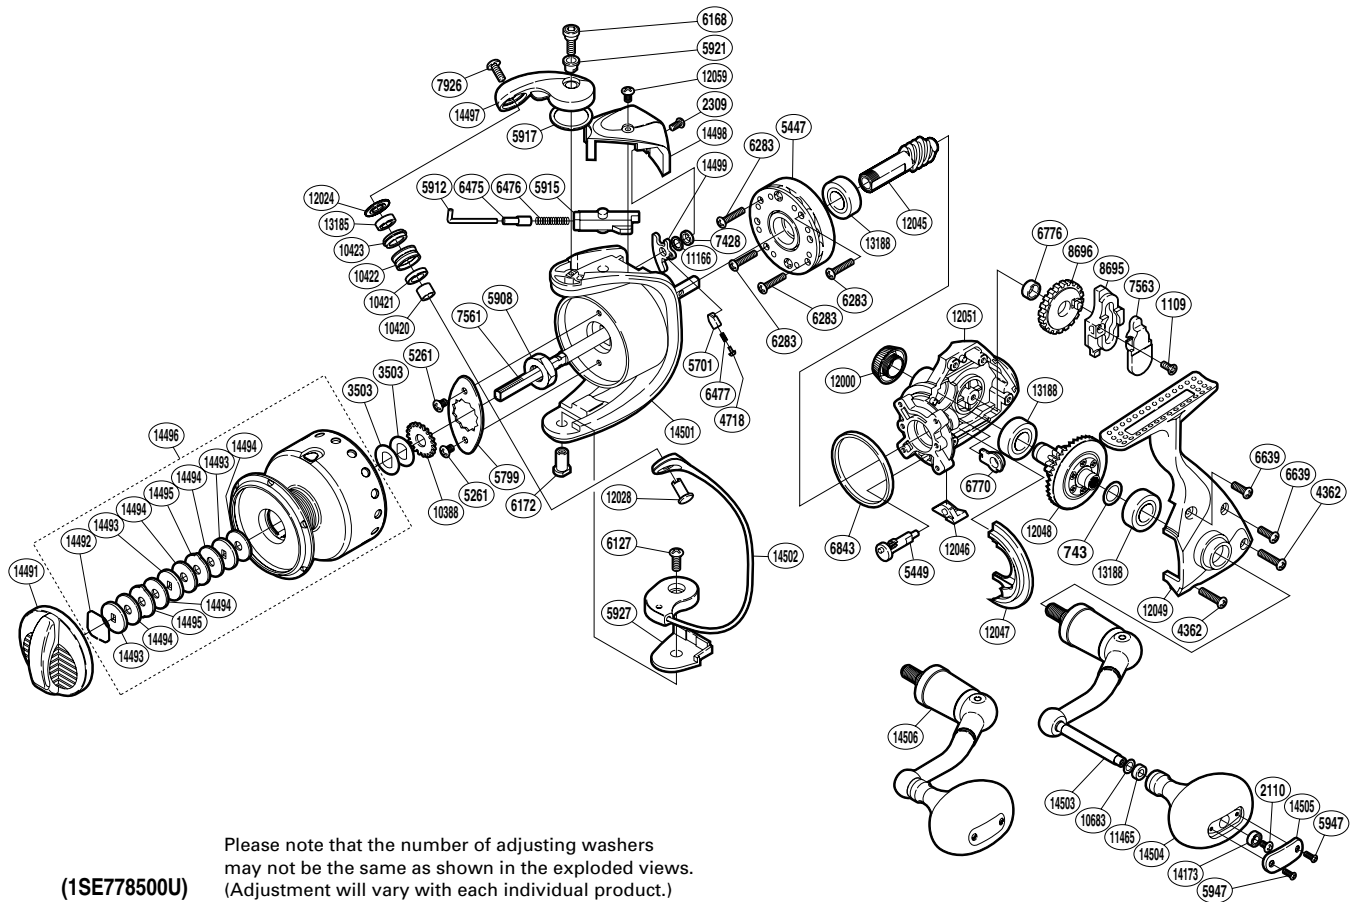

SHIMANO

Saragosa S A-RB

SRG-10000F

(1SE778500U)

Part No.	Description	Part No.	Description	Part No.	Description
RD 0743	Washer	RD 6476	Bail Spring	RD12046	Anti-Reverse Lever Cover
RD 1109	Screw	RD 6477	Bail Trip Lever Spring	RD12047	Side Cover Flange
RD 2110	Screw	RD 6639	Screw	RD12048	Drive Gear
RD 2309	Screw	RD 6770	Bushing	RD12049	Side Cover
RD 3503	Spool Washer	RD 6776	Oscillating Gear Bushing	RD12051	Body
RD 4362	Screw	RD 6843	Friction Ring	RD12059	Screw
RD 4718	Lever Spring Guide A	RD 7428	Bail Trip Lever Washer	RD13185	Ball Bearing
RD 5261	Screw	RD 7561	Main Shaft	RD13188	Ball Bearing
RD 5447	Roller Clutch Assembly	RD 7563	Oscillating Slider Inner	RD14173	Ball Bearing
RD 5449	Anti-Reverse Cam	RD 7926	Screw	RD14491	Drag Knob
RD 5701	Lever Spring Guide B	RD 8695	Oscillating Slider	RD14492	Drag Washers Retainer
RD 5799	Rotor Nut Retainer	RD 8696	Oscillating Gear	RD14493	Key Washer
RD 5908	Rotor Nut	RD10388	Spool Support	RD14494	Drag Washer
RD 5912	Bail Spring Guide A	RD10420	Bearing Spacer	RD14495	Eared Washer
RD 5915	Bail Spring Guide B	RD10421	Line Roller Collar	RD14496	Spool Assembly
RD 5917	Washer	RD10422	Line Roller	RD14497	Bail Arm
RD 5921	Screw Collar	RD10423	Line Roller Bushing	RD14498	Bail Spring Cover
RD 5927	Bail Hold Support Spacer	RD10683	Washer	RD14499	Bail Trip Lever
RD 5947	Screw	RD11166	Spacer	RD14501	Rotor
RD 6127	Screw	RD11465	Handle Knob Shaft Collar	RD14502	Bail Assembly
RD 6168	Screw	RD12000	Handle Screw Cap	RD14503	Handle Shank Assembly
RD 6172	Bail Hold Support Shaft	RD12024	Line Roller Washer	RD14504	Handle Knob
RD 6283	Screw	RD12028	Line Roller Support	RD14505	Handle Knob I.D. Plate
RD 6475	Spring Guide A Support	RD12045	Pinion Gear	RD14506	Handle Assembly