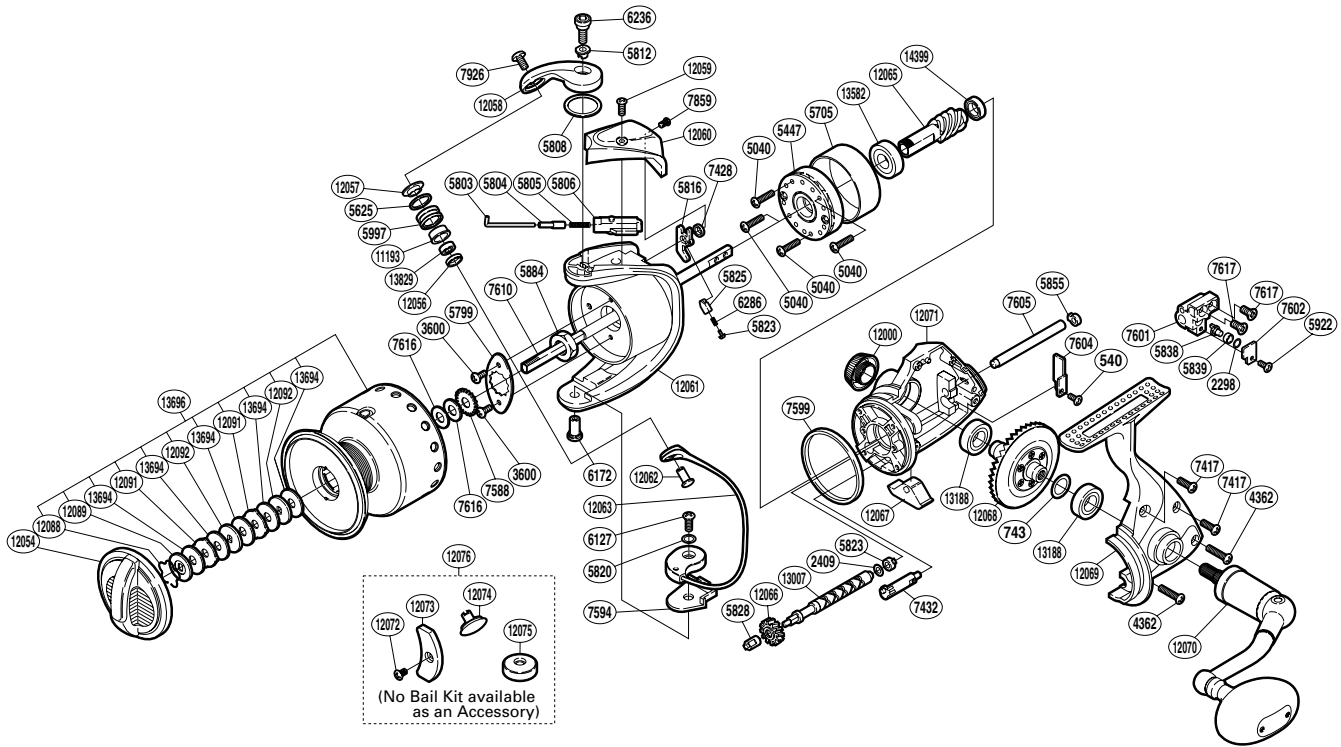

SHIMANO

Saragosa SA-RB

SRG-14000F

(1SE779500U)

Part No.	Description	Part No.	Description	Part No.	Description
RD 0540	Screw	RD 5997	Line Roller	RD12061	Rotor
RD 0743	Washer	RD 6127	Screw	RD12062	Line Roller Support
RD 2298	Spacer	RD 6172	Bail Hold Support Shaft	RD12063	Bail Assembly
RD 2409	Spacer	RD 6236	Screw	RD12065	Pinion Gear
RD 3600	Screw	RD 6286	Bail Trip Lever Spring	RD12066	Idle Gear
RD 4362	Screw	RD 7417	Screw	RD12067	Anti-Reverse Lever Cover
RD 5040	Screw	RD 7428	Bail Trip Lever Washer	RD12068	Drive Gear
RD 5447	Roller Clutch Assembly	RD 7432	Anti-Reverse Cam	RD12069	Side Cover
RD 5625	Line Roller Spacer	RD 7588	Spool Support	RD12070	Handle Assembly
RD 5705	Roller Clutch Ring	RD 7594	Bail Hold Support Spacer	RD12071	Body
RD 5799	Rotor Nut Retainer	RD 7599	Friction Ring	RD12088	Drag Washers Retainer
RD 5803	Bail Spring Guide A	RD 7601	Oscillating Slider	RD12089	Key Washer
RD 5804	Spring Guide A Support	RD 7602	Oscillating Slider Retainer	RD12091	Eared Washer
RD 5805	Bail Spring	RD 7604	Worm Shaft Retainer	RD12092	Key Washer
RD 5806	Bail Spring Guide B	RD 7605	Oscillating Guide	RD13007	Worm Shaft
RD 5808	Washer	RD 7610	Main Shaft	RD13188	Ball Bearing
RD 5812	Screw Collar	RD 7616	Spool Washer	RD13582	Ball Bearing
RD 5816	Bail Trip Lever	RD 7617	Screw	RD13694	Drag Washer
RD 5820	Spacer	RD 7859	Screw	RD13696	Spool Assembly
RD 5823	Lever Spring Guide A	RD 7926	Screw	RD13829	Ball Bearing
RD 5825	Lever Spring Guide B	RD11193	Line Roller Bushing	RD14399	Ball Bearing
RD 5828	Worm Bushing (Front)	RD12000	Handle Screw Cap		
RD 5832	Worm Bushing (Rear)	RD12054	Drag Knob		
RD 5838	Oscillating Pawl	RD12056	Bearing Spacer	RD12072	Screw (accessory)
RD 5839	Oscillating Slider Bushing	RD12057	Line Roller Washer	RD12073	Counter Weight (rotor) (accessory)
RD 5855	Oscillating Guide Holder	RD12058	Bail Arm	RD12074	Line Roller Support B (accessory)
RD 5884	Rotor Nut	RD12059	Screw	RD12075	Counter Weight (bail) (accessory)
RD 5922	Screw	RD12060	Bail Spring Cover	RD12076	Counter Weight Set (accessory)