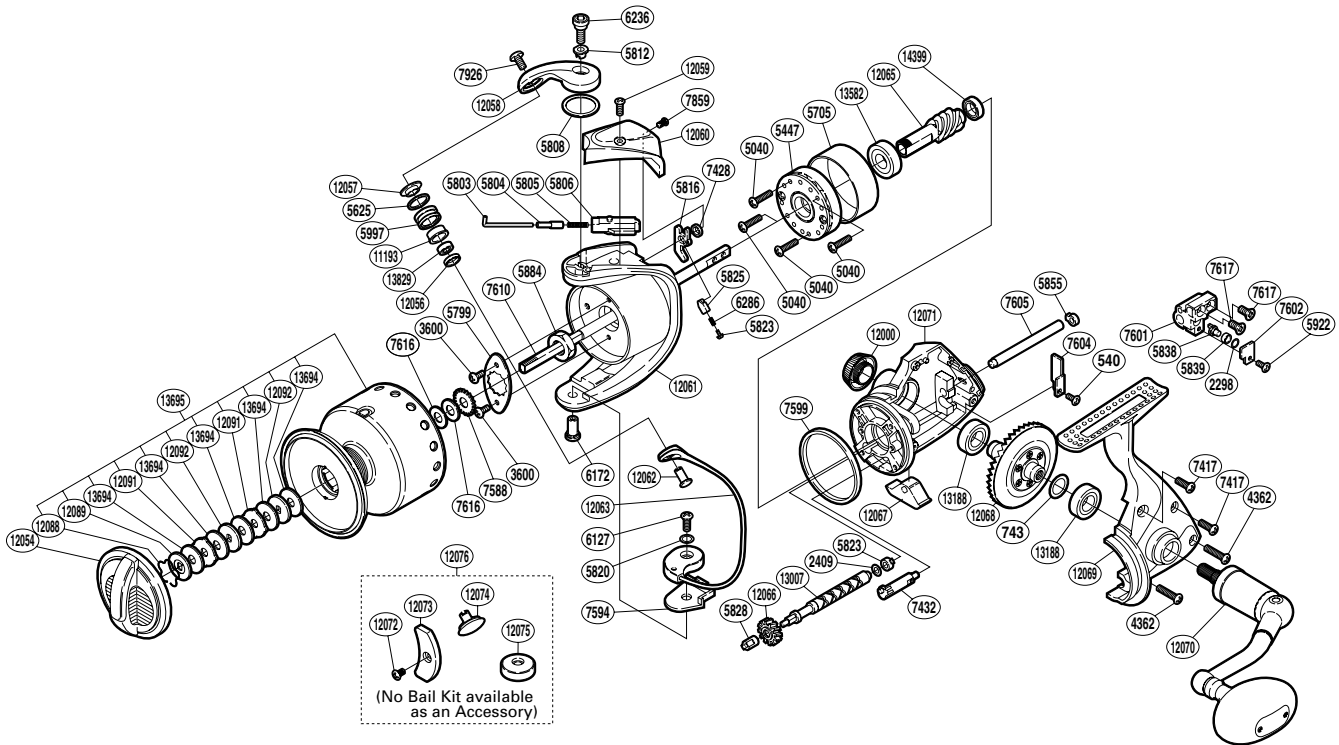

SHIMANO

Saragosa SA-RB

SRG-18000F

(1SE779800U)

Part No.	Description	Part No.	Description	Part No.	Description
RD 0540	Screw	RD 5997	Line Roller	RD12061	Rotor
RD 0743	Washer	RD 6127	Screw	RD12062	Line Roller Support
RD 2298	Spacer	RD 6172	Bail Hold Support Shaft	RD12063	Bail Assembly
RD 2409	Spacer	RD 6236	Screw	RD12065	Pinion Gear
RD 3600	Screw	RD 6286	Bail Trip Lever Spring	RD12066	Idle Gear
RD 4362	Screw	RD 7417	Screw	RD12067	Anti-Reverse Lever Cover
RD 5040	Screw	RD 7428	Bail Trip Lever Washer	RD12068	Drive Gear
RD 5447	Roller Clutch Assembly	RD 7432	Anti-Reverse Cam	RD12069	Side Cover
RD 5625	Line Roller Spacer	RD 7588	Spool Support	RD12070	Handle Assembly
RD 5705	Roller Clutch Ring	RD 7594	Bail Hold Support Spacer	RD12071	Body
RD 5799	Rotor Nut Retainer	RD 7599	Friction Ring	RD12088	Drag Washers Retainer
RD 5803	Bail Spring Guide A	RD 7601	Oscillating Slider	RD12089	Key Washer
RD 5804	Spring Guide A Support	RD 7602	Oscillating Slider Retainer	RD12091	Eared Washer
RD 5805	Bail Spring	RD 7604	Worm Shaft Retainer	RD12092	Key Washer
RD 5806	Bail Spring Guide B	RD 7605	Oscillating Guide	RD13007	Worm Shaft
RD 5808	Washer	RD 7610	Main Shaft	RD13188	Ball Bearing
RD 5812	Screw Collar	RD 7616	Spool Washer	RD13582	Ball Bearing
RD 5816	Bail Trip Lever	RD 7617	Screw	RD13694	Drag Washer
RD 5820	Spacer	RD 7859	Screw	RD13695	Spool Assembly
RD 5823	Lever Spring Guide A	RD 7926	Screw	RD13829	Ball Bearing
RD 5825	Lever Spring Guide B	RD11193	Line Roller Bushing	RD14399	Ball Bearing
RD 5828	Worm Bushing (front)	RD12000	Handle Screw Cap		
RD 5832	Worm Bushing (rear)	RD12054	Drag Knob		
RD 5838	Oscillating Pawl	RD12056	Bearing Spacer	RD12072	Screw (accessory)
RD 5839	Oscillating Slider Bushing	RD12057	Line Roller Washer	RD12073	Counter Weight (rotor) (accessory)
RD 5855	Oscillating Guide Holder	RD12058	Bail Arm	RD12074	Line Roller Support B (accessory)
RD 5884	Rotor Nut	RD12059	Screw	RD12075	Counter Weight (bail) (accessory)
RD 5922	Screw	RD12060	Bail Spring Cover	RD12076	Counter Weight Set (accessory)