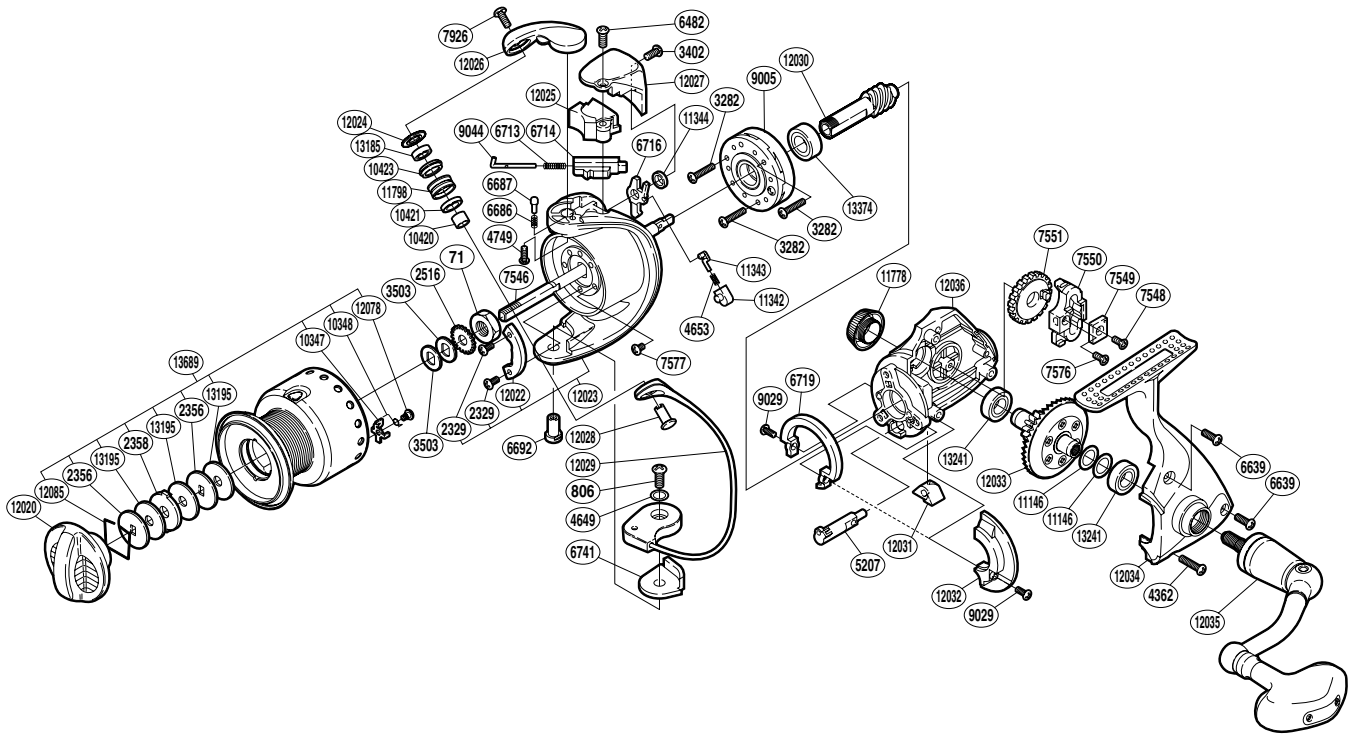

SHIMANO

Saragosa SA-RB

SRG-3000F

(1SE773000U)

Part No.	Description	Part No.	Description	Part No.	Description
RD 0071	Rotor Nut	RD 6741	Bail Hold Support Spacer	RD12020	Drag Knob
RD 0806	Screw	RD 7546	Main Shaft	RD12022	Counter Weight
RD 2329	Screw	RD 7548	Screw	RD12023	Rotor
RD 2356	Key Washer	RD 7549	Oscillating Slider Inner	RD12024	Line Roller Washer
RD 2358	Eared Washer	RD 7550	Oscillating Slider	RD12025	Bail Spring Cover
RD 2516	Spool Support	RD 7551	Oscillating Gear	RD12026	Bail Arm
RD 3282	Screw	RD 7576	Screw	RD12027	Bail Spring Cover Guard
RD 3402	Screw	RD 7577	Screw	RD12028	Line Roller Support
RD 3503	Spool Washer	RD 7926	Screw	RD12029	Bail Assembly
RD 4362	Screw	RD 9005	Roller Clutch Assembly	RD12030	Pinion Gear
RD 4649	Spacer	RD 9029	Screw	RD12031	Anti-Reverse Lever Cover
RD 4653	Lever Spring	RD 9044	Bail Spring Guide A	RD12032	Side Cover Flange
RD 4749	Screw	RD10347	Drag Click	RD12033	Drive Gear
RD 5207	Anti-Reverse Cam	RD10348	Click Spring	RD12034	Side Cover
RD 6482	Screw	RD10420	Bearing Spacer	RD12035	Handle Assembly
RD 6639	Screw	RD10421	Line Roller Collar	RD12036	Body
RD 6686	Click Spring	RD10423	Line Roller Bushing	RD12078	Screw
RD 6687	Bail Arm Click	RD11146	Washer	RD12085	Drag Washers Retainer
RD 6692	Bail Hold Support Shaft	RD11342	Lever Spring Guide B	RD13185	Ball Bearing
RD 6713	Bail Spring	RD11343	Lever Spring Guide A	RD13195	Drag Washer
RD 6714	Bail Spring Guide B	RD11344	Trip Lever Washer	RD13241	Ball Bearing
RD 6716	Bail Trip Lever	RD11778	Handle Screw Cap	RD13374	Ball Bearing
RD 6719	Friction Ring	RD11798	Line Roller	RD13689	Spool Assembly

(231027)