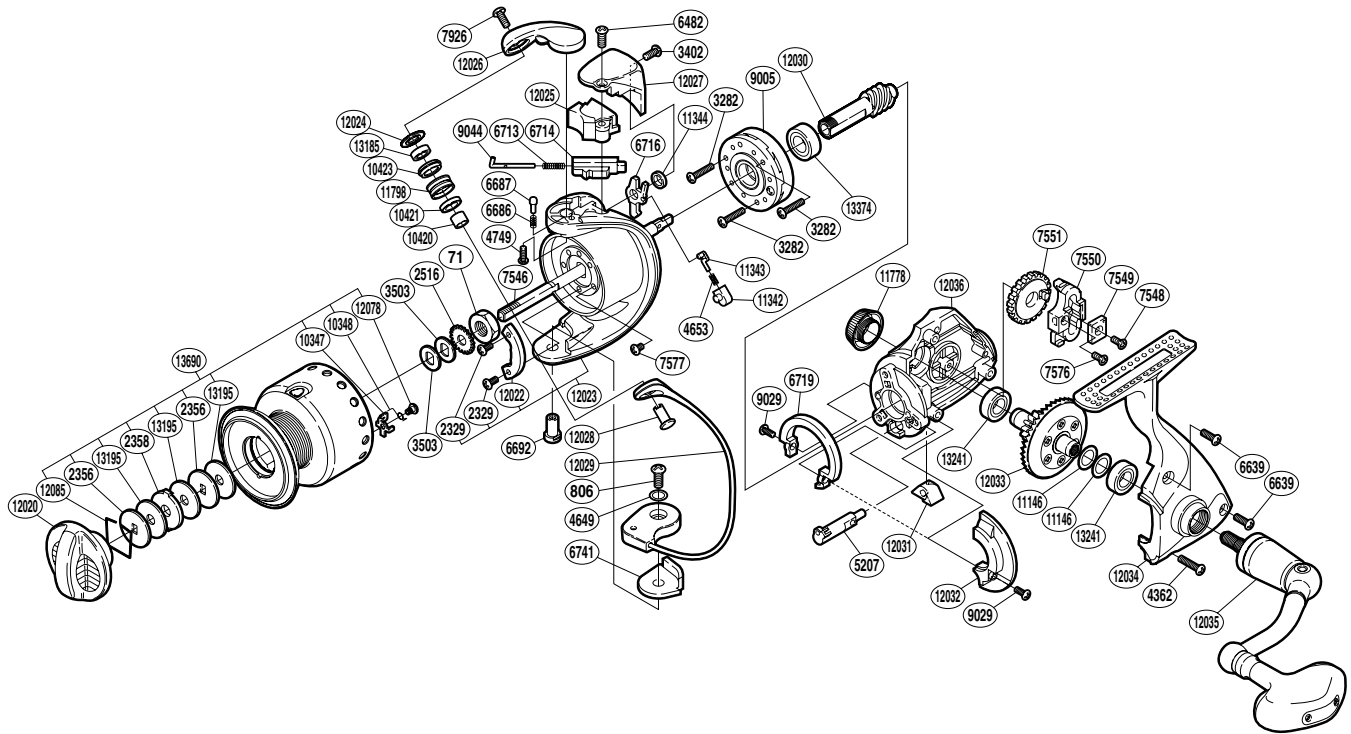

SHIMANO

Saragosa SA-RB

SRG-4000F

(1SE774000U)

Part No.	Description	Part No.	Description	Part No.	Description
RD 0071	Rotor Nut	RD 6741	Bail Hold Support Spacer	RD12020	Drag Knob
RD 0806	Screw	RD 7546	Main Shaft	RD12022	Counter Weight
RD 2329	Screw	RD 7548	Screw	RD12023	Rotor
RD 2356	Key Washer	RD 7549	Oscillating Slider Inner	RD12024	Line Roller Washer
RD 2358	Eared Washer	RD 7550	Oscillating Slider	RD12025	Bail Spring Cover
RD 2516	Spool Support	RD 7551	Oscillating Gear	RD12026	Bail Arm
RD 3282	Screw	RD 7576	Screw	RD12027	Bail Spring Cover Guard
RD 3402	Screw	RD 7577	Screw	RD12028	Line Roller Support
RD 3503	Spool Washer	RD 7926	Screw	RD12029	Bail Assembly
RD 4362	Screw	RD 9005	Roller Clutch Assembly	RD12030	Pinion Gear
RD 4649	Spacer	RD 9029	Screw	RD12031	Anti-Reverse Lever Cover
RD 4653	Lever Spring	RD 9044	Bail Spring Guide A	RD12032	Side Cover Flange
RD 4749	Screw	RD10347	Drag Click	RD12033	Drive Gear
RD 5207	Anti-Reverse Cam	RD10348	Click Spring	RD12034	Side Cover
RD 6482	Screw	RD10420	Bearing Spacer	RD12035	Handle Assembly
RD 6639	Screw	RD10421	Line Roller Collar	RD12036	Body
RD 6686	Click Spring	RD10423	Line Roller Bushing	RD12078	Screw
RD 6687	Bail Arm Click	RD11146	Washer	RD12085	Drag Washers Retainer
RD 6692	Bail Hold Support Shaft	RD11342	Lever Spring Guide B	RD13185	Ball Bearing
RD 6713	Bail Spring	RD11343	Lever Spring Guide A	RD13195	Drag Washer
RD 6714	Bail Spring Guide B	RD11344	Trip Lever Washer	RD13241	Ball Bearing
RD 6716	Bail Trip Lever	RD11778	Handle Screw Cap	RD13374	Ball Bearing
RD 6719	Friction Ring	RD11798	Line Roller	RD13690	Spool Assembly

(231027)