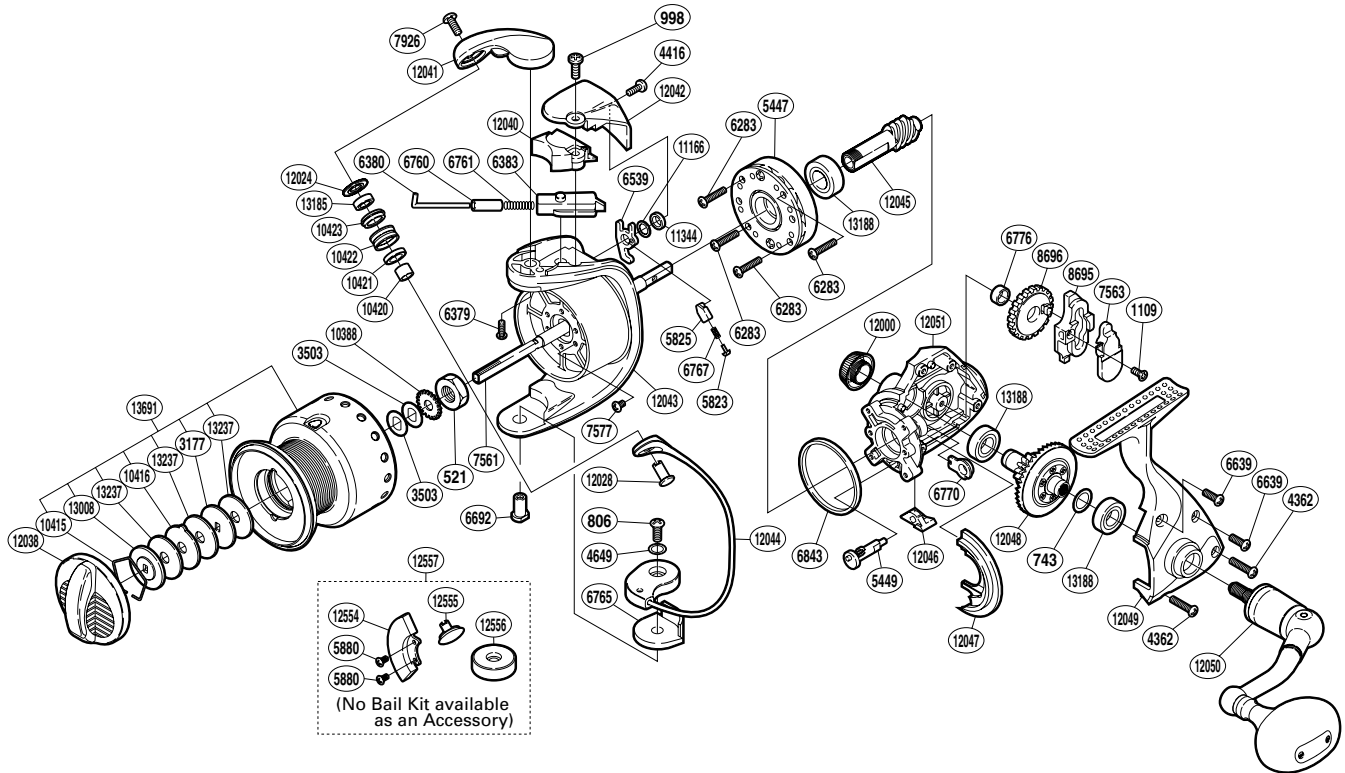

# SHIMANO

*Saragosa* SA-RB

SRG-5000F

(1SE775000U)

Part No.	Description	Part No.	Description	Part No.	Description
RD 0521	Rotor Nut	RD 6767	Bail Trip Lever Spring	RD12041	Bail Arm
RD 0743	Washer	RD 6770	Bushing	RD12042	Bail Spring Cover Guard
RD 0806	Screw	RD 6776	Oscillating Gear Bushing	RD12043	Rotor
RD 0998	Screw	RD 6843	Friction Ring	RD12044	Bail Assembly
RD 1109	Screw	RD 7561	Main Shaft	RD12045	Pinion Gear
RD 3177	Key Washer	RD 7563	Oscillating Slider Inner	RD12046	Anti-Reverse Lever Cover
RD 3503	Spool Washer	RD 7577	Screw	RD12047	Side Cover Flange
RD 4362	Screw	RD 7926	Screw	RD12048	Drive Gear
RD 4416	Screw	RD 8695	Oscillating Slider	RD12049	Side Cover
RD 4649	Spacer	RD 8696	Oscillating Gear	RD12050	Handle Assembly
RD 5447	Roller Clutch Assembly	RD10388	Spool Support	RD12051	Body
RD 5449	Anti-Reverse Cam	RD10415	Drag Washers Retainer	RD13008	Key Washer
RD 5823	Lever Spring Guide A	RD10416	Eared Washer	RD13185	Ball Bearing
RD 5825	Lever Spring Guide B	RD10420	Bearing Spacer	RD13188	Ball Bearing
RD 6283	Screw	RD10421	Line Roller Collar	RD13237	Drag Washer
RD 6379	Screw	RD10422	Line Roller	RD13691	Spool Assembly
RD 6380	Bail Spring Guide A	RD10423	Line Roller Bushing		
RD 6383	Bail Spring Guide B	RD11166	Spacer		
RD 6539	Bail Trip Lever	RD11344	Trip Lever Washer		
RD 6639	Screw	RD12000	Handle Screw Cap	RD 5880	Screw (accessory)
RD 6692	Bail Hold Support Shaft	RD12024	Line Roller Washer	RD12554	Counter Weight (rotor) (accessory)
RD 6760	Bail Spring Guide A Collar	RD12028	Line Roller Support	RD12555	Line Roller Support B (accessory)
RD 6761	Bail Spring	RD12038	Drag Knob	RD12556	Counter Weight (bail) (accessory)
RD 6765	Bail Hold Support Spacer	RD12040	Bail Spring Cover	RD12557	Counter Weight Set (accessory)