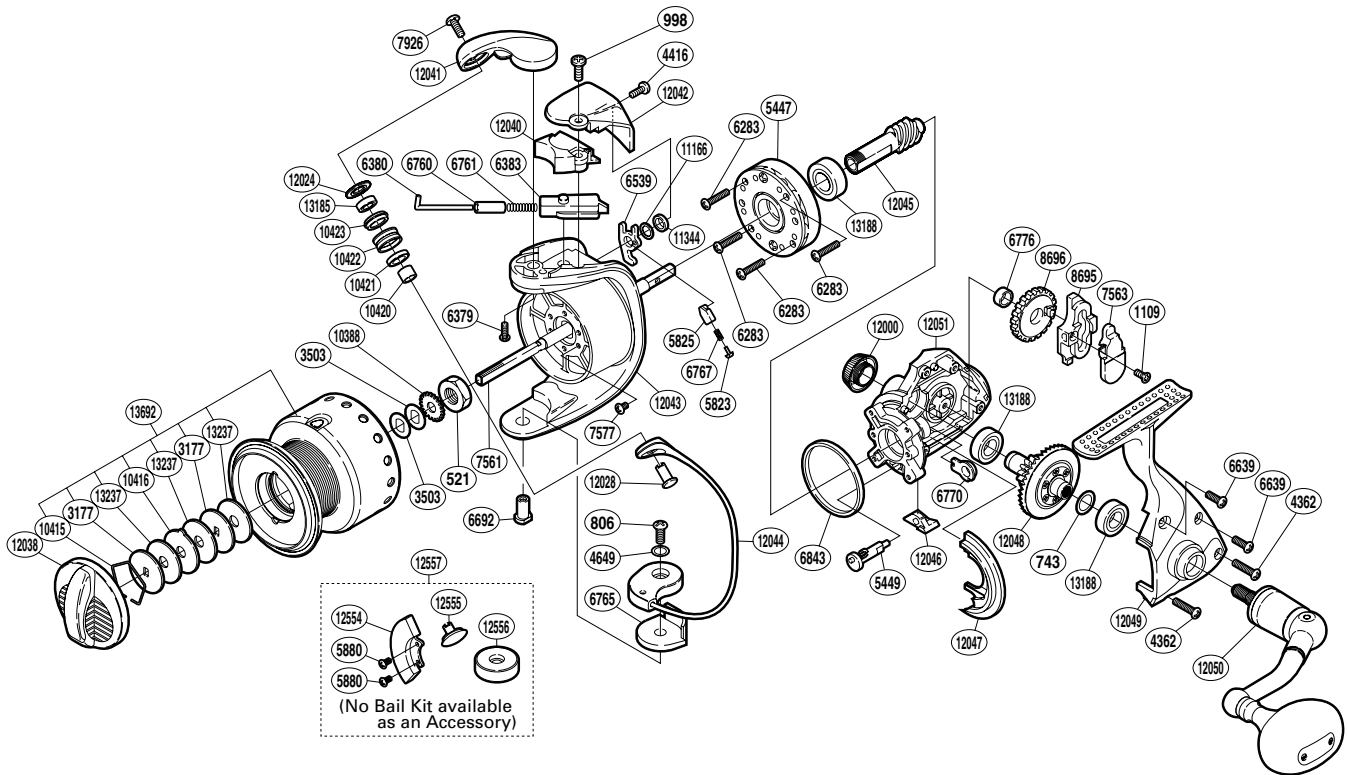

# SHIMANO

*Saragosa* S A-RB

SRG-6000F

(1SE776000U)

Part No.	Description	Part No.	Description	Part No.	Description
RD 0521	Rotor Nut	RD 6765	Bail Hold Support Spacer	RD12038	Drag Knob
RD 0743	Washer	RD 6767	Bail Trip Lever Spring	RD12040	Bail Spring Cover
RD 0806	Screw	RD 6770	Bushing	RD12041	Bail Arm
RD 0998	Screw	RD 6776	Oscillating Gear Bushing	RD12042	Bail Spring Cover Guard
RD 1109	Screw	RD 6843	Friction Ring	RD12043	Rotor
RD 3177	Key Washer	RD 7561	Main Shaft	RD12044	Bail Assembly
RD 3503	Spool Washer	RD 7563	Oscillating Slider Inner	RD12045	Pinion Gear
RD 4362	Screw	RD 7577	Screw	RD12046	Anti-Reverse Lever Cover
RD 4416	Screw	RD 7926	Screw	RD12047	Side Cover Flange
RD 4649	Spacer	RD 8695	Oscillating Slider	RD12048	Drive Gear
RD 5447	Roller Clutch Assembly	RD 8696	Oscillating Gear	RD12049	Side Cover
RD 5449	Anti-Reverse Cam	RD10388	Spool Support	RD12050	Handle Assembly
RD 5823	Lever Spring Guide A	RD10415	Drag Washers Retainer	RD12051	Body
RD 5825	Lever Spring Guide B	RD10416	Eared Washer	RD13185	Ball Bearing
RD 6283	Screw	RD10420	Bearing Spacer	RD13188	Ball Bearing
RD 6379	Screw	RD10421	Line Roller Collar	RD13237	Drag Washer
RD 6380	Bail Spring Guide A	RD10422	Line Roller	RD13692	Spool Assembly
RD 6383	Bail Spring Guide B	RD10423	Line Roller Bushing		
RD 6539	Bail Trip Lever	RD11166	Spacer	RD 5880	Screw (accessory)
RD 6639	Screw	RD11344	Trip Lever Washer	RD12554	Counter Weight (rotor) (accessory)
RD 6692	Bail Hold Support Shaft	RD12000	Handle Screw Cap	RD12555	Line Roller Support B (accessory)
RD 6760	Bail Spring Guide A Collar	RD12024	Line Roller Washer	RD12556	Counter Weight (bail) (accessory)
RD 6761	Bail Spring	RD12028	Line Roller Support	RD12557	Counter Weight Set (accessory)

(220614)