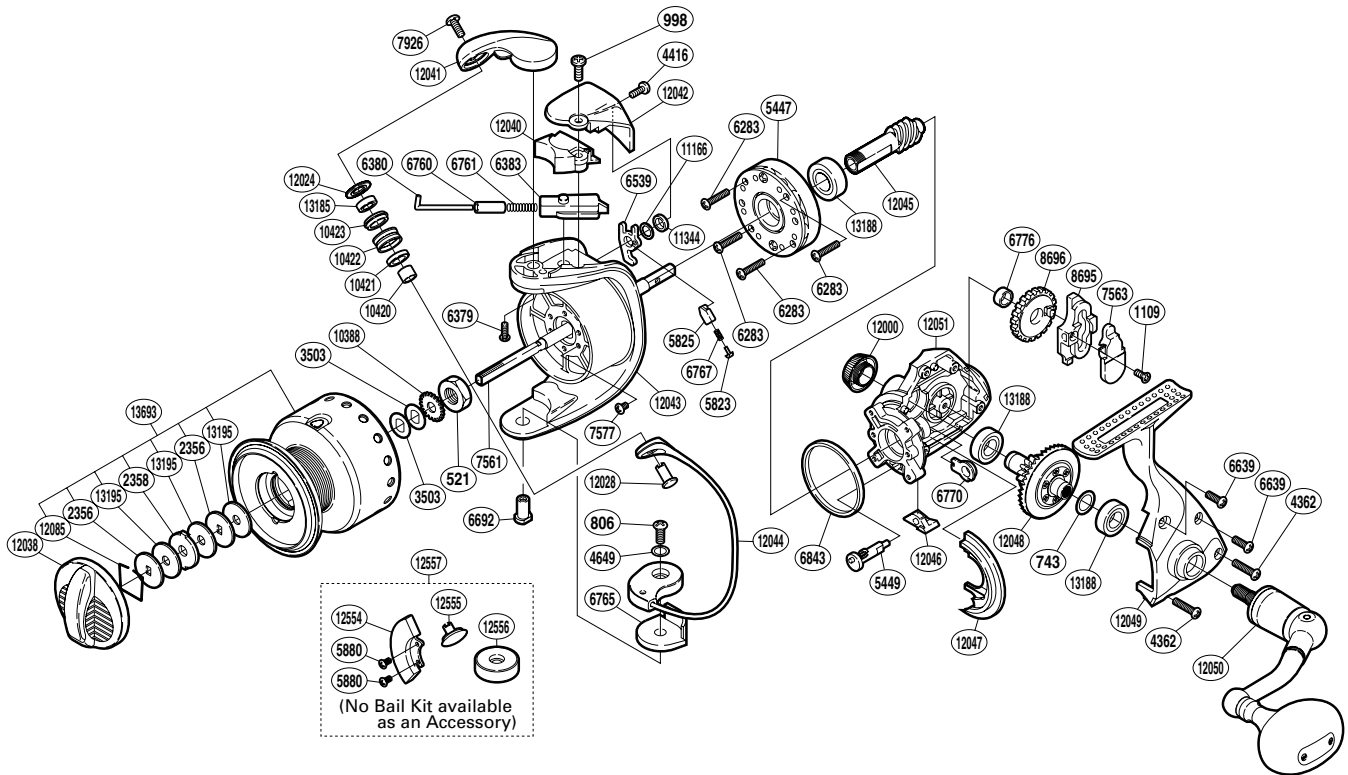

SHIMANO

Saragosa SA-RB

SRG-8000F

(1SE778000U)

Part No.	Description	Part No.	Description	Part No.	Description
RD 0521	Rotor Nut	RD 6761	Bail Spring	RD12040	Bail Spring Cover
RD 0743	Washer	RD 6765	Bail Hold Support Spacer	RD12041	Bail Arm
RD 0806	Screw	RD 6767	Bail Trip Lever Spring	RD12042	Bail Spring Cover Guard
RD 0998	Screw	RD 6770	Bushing	RD12043	Rotor
RD 1109	Screw	RD 6776	Oscillating Gear Bushing	RD12044	Bail Assembly
RD 2356	Key Washer	RD 6843	Friction Ring	RD12045	Pinion Gear
RD 2358	Eared Washer	RD 7561	Main Shaft	RD12046	Anti-Reverse Lever Cover
RD 3503	Spool Washer	RD 7563	Oscillating Slider Inner	RD12047	Side Cover Flange
RD 4362	Screw	RD 7577	Screw	RD12048	Drive Gear
RD 4416	Screw	RD 7926	Screw	RD12049	Side Cover
RD 4649	Spacer	RD 8695	Oscillating Slider	RD12050	Handle Assembly
RD 5447	Roller Clutch Assembly	RD 8696	Oscillating Gear	RD12051	Body
RD 5449	Anti-Reverse Cam	RD10388	Spool Support	RD12085	Drag Washers Retainer
RD 5823	Lever Spring Guide A	RD10420	Bearing Spacer	RD13185	Ball Bearing
RD 5825	Lever Spring Guide B	RD10421	Line Roller Collar	RD13188	Ball Bearing
RD 6283	Screw	RD10422	Line Roller	RD13195	Drag Washer
RD 6379	Screw	RD10423	Line Roller Bushing	RD13693	Spool Assembly
RD 6380	Bail Spring Guide A	RD11166	Spacer		
RD 6383	Bail Spring Guide B	RD11344	Trip Lever Washer	RD 5880	Screw (accessory)
RD 6539	Bail Trip Lever	RD12000	Handle Screw Cap	RD12554	Counter Weight (rotor) (accessory)
RD 6639	Screw	RD12024	Line Roller Washer	RD12555	Line Roller Support B (accessory)
RD 6692	Bail Hold Support Shaft	RD12028	Line Roller Support	RD12556	Counter Weight (bail) (accessory)
RD 6760	Bail Spring Guide A Collar	RD12038	Drag Knob	RD12557	Counter Weight Set (accessory)

(220614)