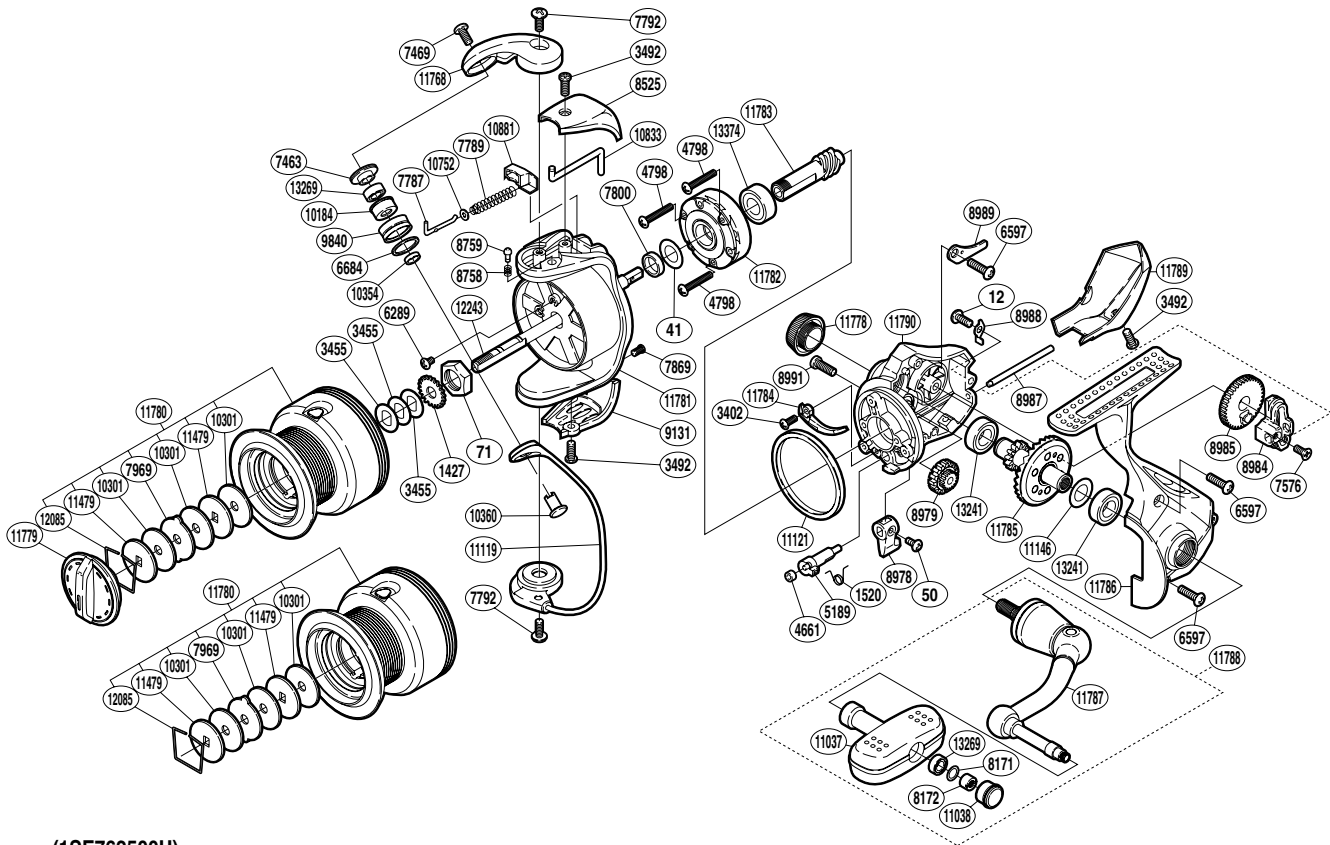

SHIMANO

SAROS S A-RB

SAR-2500F

(1SE762500U)

Part No.	Description	Part No.	Description	Part No.	Description
RD 0012	Screw	RD 8171	Washer	RD11119	Bail Assembly
RD 0041	Washer	RD 8172	Handle Knob Nut	RD11121	Friction Ring
RD 0050	Screw	RD 8525	Bail Spring Cover	RD11146	Washer
RD 0071	Rotor Nut	RD 8758	Click Spring	RD11479	Key Washer
RD 1427	Spool Support	RD 8759	Click Pin	RD11768	Bail Arm
RD 1520	Anti-Reverse Cam Spring	RD 8978	Anti-Reverse Lever	RD11778	Handle Screw Cap
RD 3402	Screw	RD 8979	Idle Gear	RD11779	Drag Knob
RD 3455	Spool Washer	RD 8984	Oscillating Slider	RD11780	Spool Assembly
RD 3492	Screw	RD 8985	Oscillating Gear	RD11781	Rotor
RD 4661	Anti-Reverse Cam Ring	RD 8987	Oscillating Guide	RD11782	Roller Clutch Assembly
RD 4798	Screw	RD 8988	Oscillating Guide Retainer	RD11783	Pinion Gear
RD 5189	Anti-Reverse Cam	RD 8989	Oscillating Guide Plate	RD11784	Bail Trip Strike
RD 6289	Screw	RD 8991	Oil Cap	RD11785	Drive Gear
RD 6597	Screw	RD 9131	Bail Hold Support Guard	RD11786	Side Cover
RD 6684	Line Roller Spacer	RD 9840	Line Roller	RD11787	Handle Shank Assembly
RD 7463	Line Roller Washer	RD10184	Line Roller Bushing	RD11788	Handle Assembly
RD 7469	Screw	RD10301	Drag Washer	RD11789	Rear Protector
RD 7576	Screw	RD10354	Bearing Spacer	RD11790	Body
RD 7787	Bail Spring Guide A	RD10360	Line Roller Support	RD12085	Drag Washers Retainer
RD 7789	Bail Spring	RD10752	Spring Guide A Support	RD12243	Main Shaft
RD 7792	Screw	RD10833	Bail Trip Lever	RD13241	Ball Bearing
RD 7800	Rotor Ring	RD10881	Bail Spring Seat	RD13269	Ball Bearing
RD 7869	Screw	RD11037	Handle Knob	RD13374	Ball Bearing
RD 7969	Eared Washer	RD11038	Handle Knob Seal		