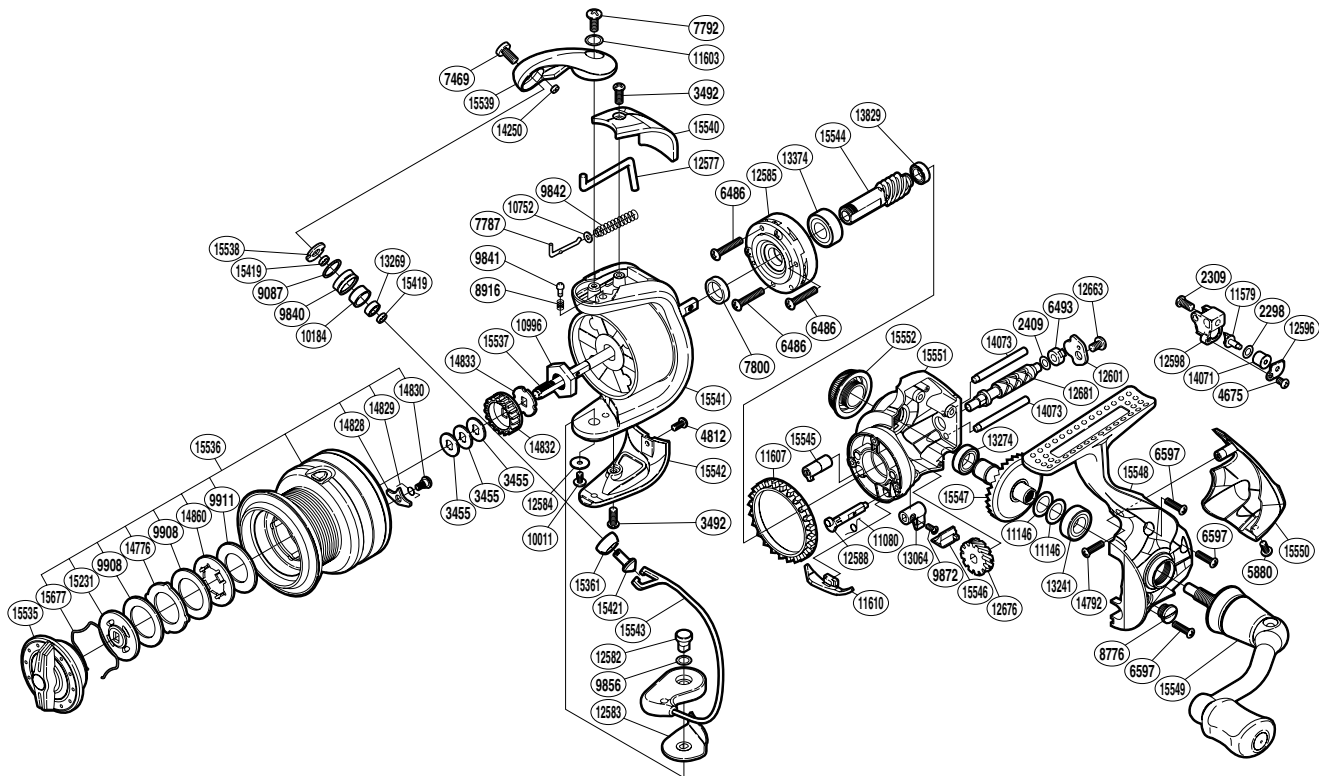

# SHIMANO

**SAROS** SA-RB

**SAR-2500FA**

Please note that the number of adjusting washers may not be the same as shown in the exploded views. (Adjustment will vary with each individual product.)

(1SE762501U)