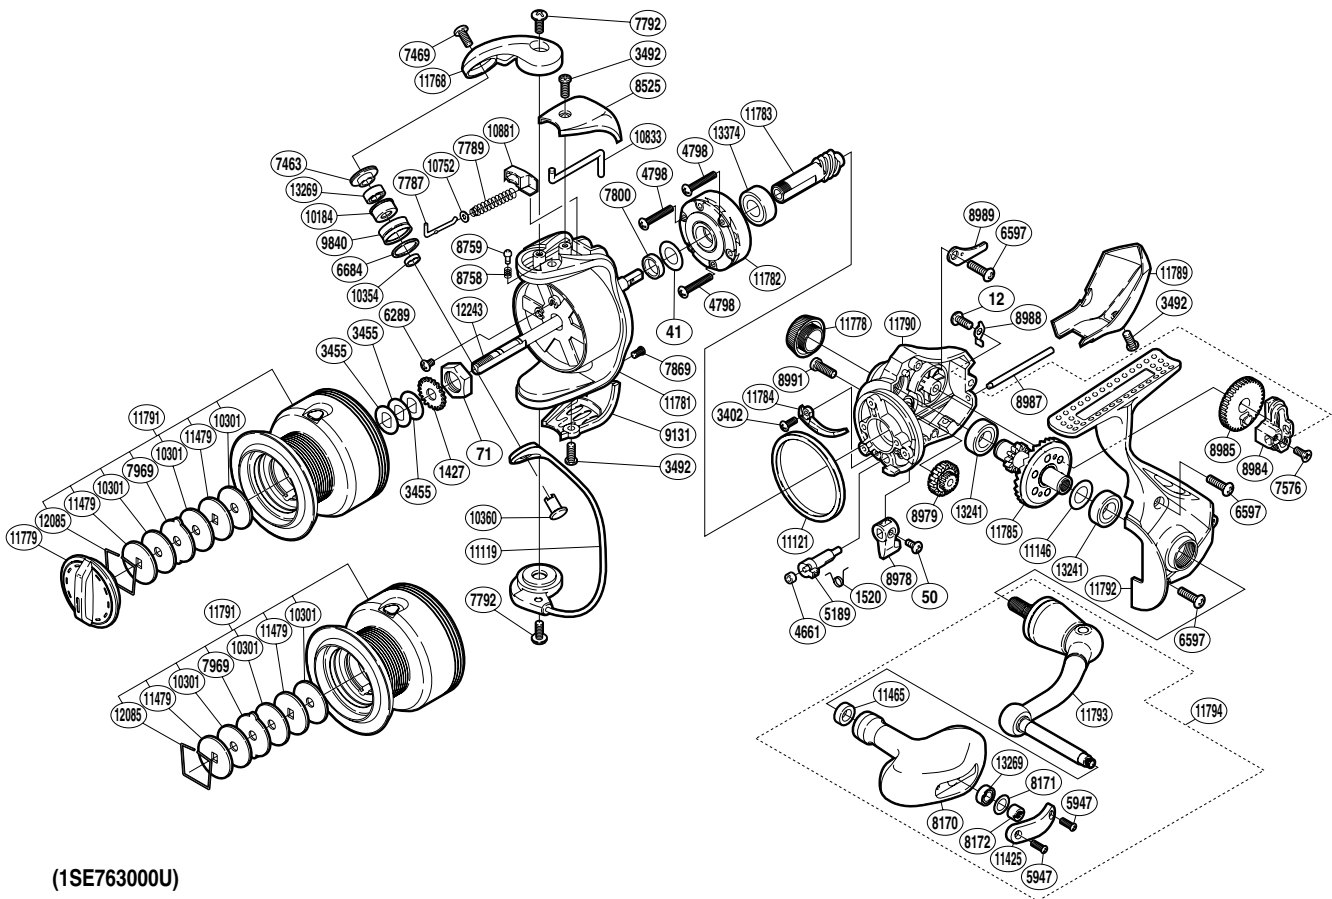

SHIMANO

SAROS S A-RB

SAR-3000F

(1SE763000U)

Part No.	Description	Part No.	Description	Part No.	Description
RD 0012	Screw	RD 8170	Handle Knob	RD11146	Washer
RD 0041	Washer	RD 8171	Washer	RD11425	Handle Knob I.D. Plate
RD 0050	Screw	RD 8172	Handle Knob Nut	RD11465	Handle Knob Shaft Collar
RD 0071	Rotor Nut	RD 8525	Bail Spring Cover	RD11479	Key Washer
RD 1427	Spool Support	RD 8758	Click Spring	RD11768	Bail Arm
RD 1520	Anti-Reverse Cam Spring	RD 8759	Click Pin	RD11778	Handle Screw Cap
RD 3402	Screw	RD 8978	Anti-Reverse Lever	RD11779	Drag Knob
RD 3455	Spool Washer	RD 8979	Idle Gear	RD11781	Rotor
RD 3492	Screw	RD 8984	Oscillating Slider	RD11782	Roller Clutch Assembly
RD 4661	Anti-Reverse Cam Ring	RD 8985	Oscillating Gear	RD11783	Pinion Gear
RD 4798	Screw	RD 8987	Oscillating Guide	RD11784	Bail Trip Strike
RD 5189	Anti-Reverse Cam	RD 8988	Oscillating Guide Retainer	RD11785	Drive Gear
RD 5947	Screw	RD 8989	Oscillating Guide Plate	RD11789	Rear Protector
RD 6289	Screw	RD 8991	Oil Cap	RD11790	Body
RD 6597	Screw	RD 9131	Bail Hold Support Guard	RD11791	Spool Assembly
RD 6684	Line Roller Spacer	RD 9840	Line Roller	RD11792	Side Cover
RD 7463	Line Roller Washer	RD10184	Line Roller Bushing	RD11793	Handle Shank Assembly
RD 7469	Screw	RD10301	Drag Washer	RD11794	Handle Assembly
RD 7576	Screw	RD10354	Bearing Spacer	RD12085	Drag Washers Retainer
RD 7787	Bail Spring Guide A	RD10360	Line Roller Support	RD12243	Main Shaft
RD 7789	Bail Spring	RD10752	Spring Guide A Support	RD13241	Ball Bearing
RD 7792	Screw	RD10833	Bail Trip Lever	RD13269	Ball Bearing
RD 7800	Rotor Ring	RD10881	Bail Spring Seat	RD13374	Ball Bearing
RD 7869	Screw	RD11119	Bail Assembly		
RD 7969	Eared Washer	RD11121	Friction Ring		