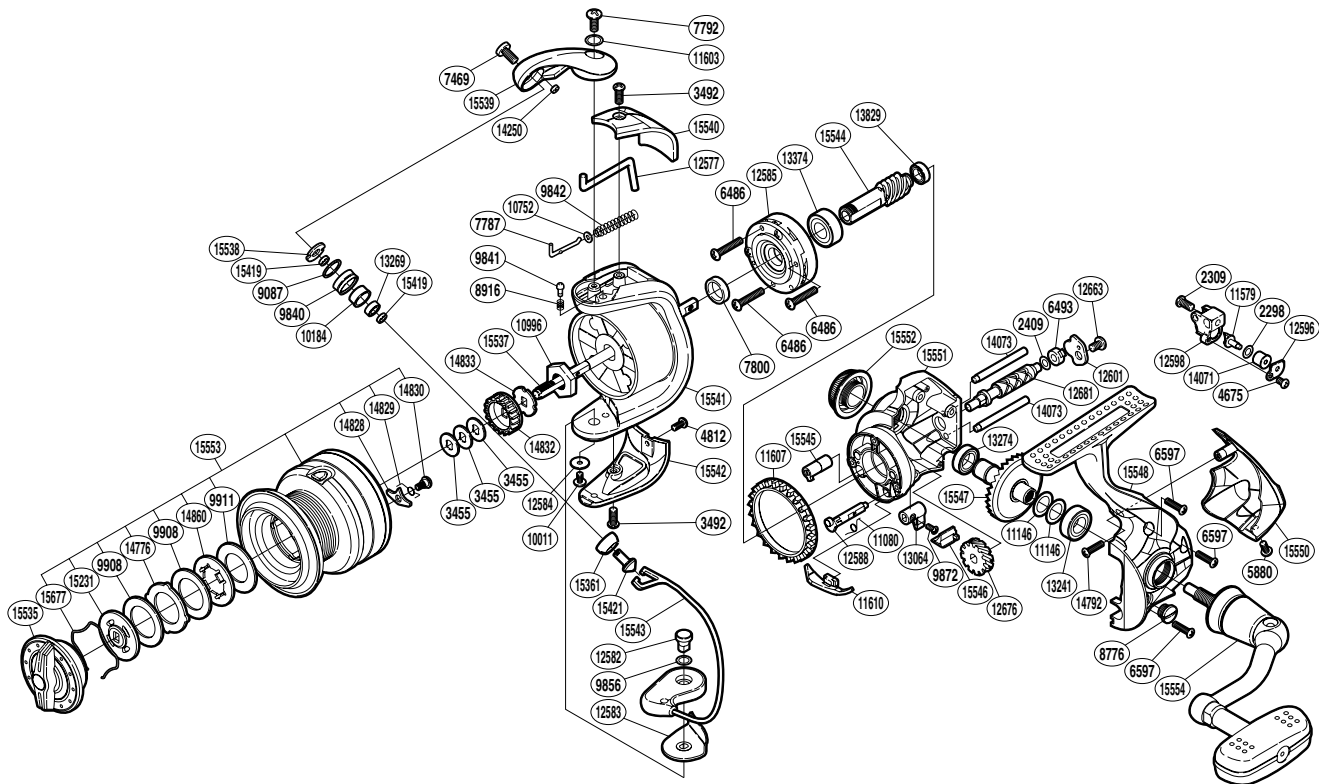

SHIMANO

SAROS SA-RB

SAR-3000FA

Please note that the number of adjusting washers may not be the same as shown in the exploded views. (Adjustment will vary with each individual product.)

(1SE763001U)

Part No.	Description	Part No.	Description	Part No.	Description
RD 2298	Spacer	RD11080	Anti-Reverse Cam Spring	RD14828	Drag Click
RD 2309	Screw	RD11146	Washer	RD14829	Drag Click Spring
RD 2409	Spacer	RD11579	Oscillating Pawl	RD14830	Screw
RD 3455	Spool Washer	RD11603	Washer	RD14832	Spool Support A
RD 3492	Screw	RD11607	Friction Ring	RD14833	Spool Support B
RD 4675	Screw	RD11610	Bail Trip Strike	RD14860	Key Washer
RD 4812	Screw	RD12577	Bail Trip Lever	RD15231	Key Washer
RD 5880	Screw	RD12582	Bail Hold Support Shaft	RD15361	Line Roller Support Cover
RD 6486	Screw	RD12583	Bail Hold Support Spacer	RD15419	Bearing Spacer
RD 6493	Worm Bushing (rear)	RD12584	Washer	RD15421	Line Roller Support
RD 6597	Screw	RD12585	Roller Clutch Assembly	RD15535	Drag Knob
RD 7469	Screw	RD12588	Anti-Reverse Cam	RD15537	Main Shaft
RD 7787	Bail Spring Guide A	RD12596	Oscillating Pawl Cover	RD15538	Line Roller Plate
RD 7792	Screw	RD12598	Oscillating Slider	RD15539	Bail Arm
RD 7800	Rotor Ring	RD12601	Worm Shaft Retainer	RD15540	Bail Spring Cover
RD 8776	Oil Cap	RD12663	Screw	RD15541	Rotor
RD 8916	Click Spring	RD12676	Idle Gear	RD15542	Bail Hold Support Guard
RD 9087	Line Roller Spacer	RD12681	Worm Shaft	RD15543	Bail Assembly
RD 9840	Line Roller	RD13064	Anti-Reverse Lever	RD15544	Pinion Gear
RD 9841	Click Pin	RD13241	Ball Bearing	RD15545	Worm Bushing (front)
RD 9842	Bail Spring	RD13269	Ball Bearing	RD15546	Anti-Reverse Lever Cover
RD 9856	Washer	RD13274	Ball Bearing	RD15547	Drive Gear
RD 9872	Screw	RD13374	Ball Bearing	RD15548	Side Cover
RD 9908	Drag Washer	RD13829	Ball Bearing	RD15550	Rear Protector
RD 9911	Drag Washer	RD14071	Oscillating Slider Bushing	RD15551	Body
RD10011	Screw	RD14073	Oscillating Guide	RD15552	Handle Screw Cap
RD10184	Line Roller Bushing	RD14250	Line Roller Oil Cap	RD15553	Spool Assembly
RD10752	Bail Spring Guide A Support	RD14776	Eared Washer	RD15554	Handle Assembly
RD10996	Rotor Nut	RD14792	Screw	RD15677	Drag Washers Retainer