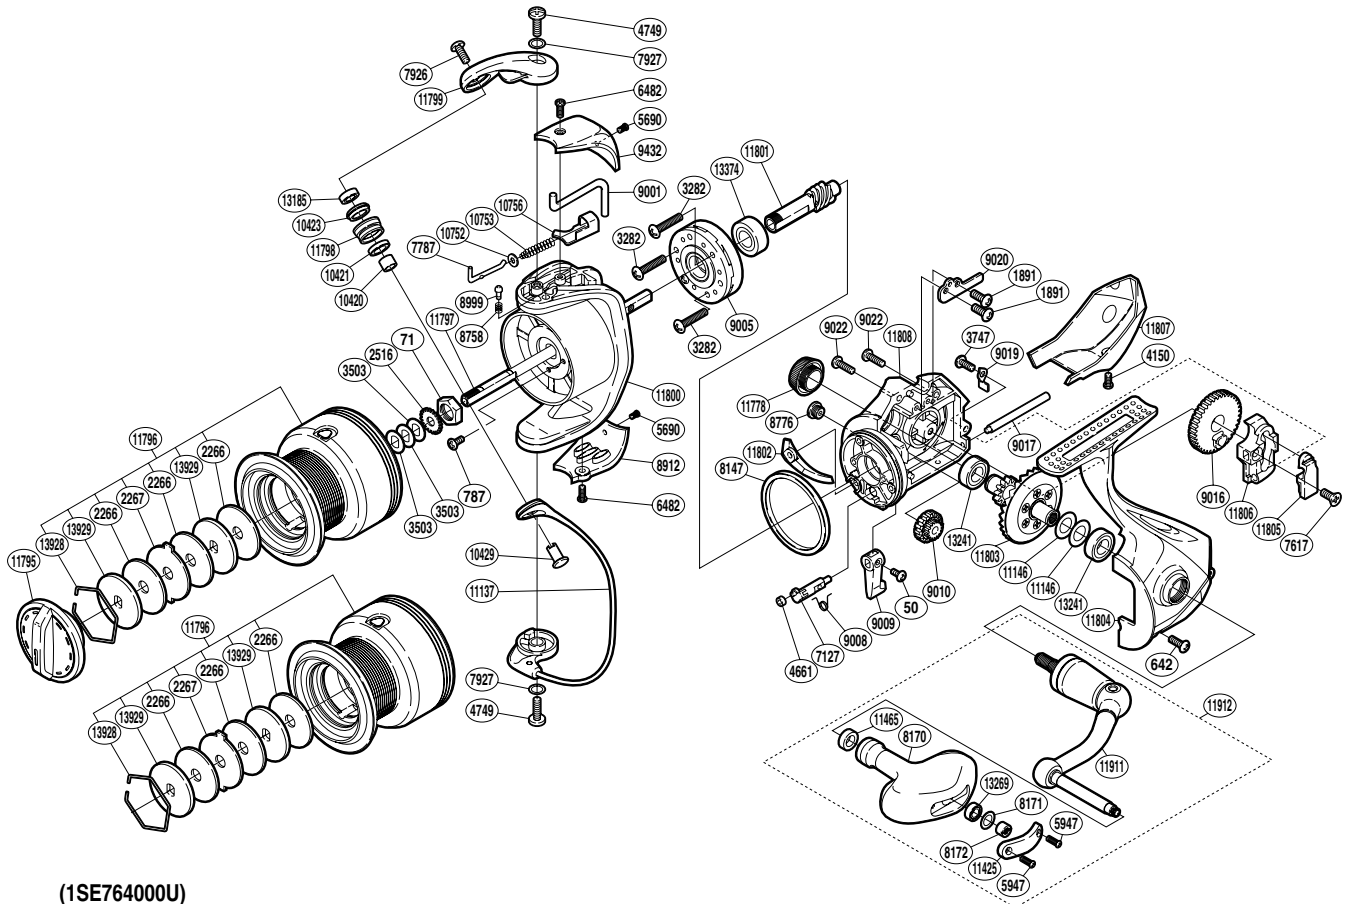

SHIMANO

SAROS S A-RB

SAR-4000F

(1SE764000U)

Part No.	Description	Part No.	Description	Part No.	Description
RD 0050	Screw	RD 8172	Handle Knob Nut	RD11425	Handle Knob I.D. Plate
RD 0071	Rotor Nut	RD 8758	Click Spring	RD11465	Handle Knob Shaft Collar
RD 0642	Screw	RD 8776	Oil Cap	RD11778	Handle Screw Cap
RD 0787	Screw	RD 8912	Bail Hold Support Guard	RD11795	Drag Knob
RD 1891	Screw	RD 8999	Click Pin	RD11796	Spool Assembly
RD 2266	Drag Washer	RD 9001	Bail Trip Lever	RD11797	Main Shaft
RD 2267	Eared Washer	RD 9005	Roller Clutch Assembly	RD11798	Line Roller
RD 2516	Spool Support	RD 9008	Anti-Reverse Cam Spring	RD11799	Bail Arm
RD 3282	Screw	RD 9009	Anti-Reverse Lever	RD11800	Rotor
RD 3503	Spool Washer	RD 9010	Idle Gear	RD11801	Pinion Gear
RD 3747	Screw	RD 9016	Oscillating Gear	RD11802	Bail Trip Strike
RD 4150	Screw	RD 9017	Oscillating Guide	RD11803	Drive Gear
RD 4661	Anti-Reverse Cam Ring	RD 9019	Oscillating Guide Retainer	RD11804	Side Cover
RD 4749	Screw	RD 9020	Oscillating Guide Plate	RD11805	Oscillating Slider Inner
RD 5690	Screw	RD 9022	Screw	RD11806	Oscillating Slider
RD 5947	Screw	RD 9432	Bail Spring Cover	RD11807	Rear Protector
RD 6482	Screw	RD10420	Bearing Spacer	RD11808	Body
RD 7127	Anti-Reverse Cam	RD10421	Line Roller Collar	RD11911	Handle Shank Assembly
RD 7617	Screw	RD10423	Line Roller Bushing	RD11912	Handle Assembly
RD 7787	Bail Spring Guide A	RD10429	Line Roller Support	RD13185	Ball Bearing
RD 7926	Screw	RD10752	Spring Guide A Support	RD13241	Ball Bearing
RD 7927	Washer	RD10753	Bail Spring	RD13269	Ball Bearing
RD 8147	Friction Ring	RD10756	Bail Spring Seat	RD13374	Ball Bearing
RD 8170	Handle Knob	RD11137	Bail Assembly	RD13928	Drag Washers Retainer
RD 8171	Washer	RD11146	Washer	RD13929	Key Washer

(220614)