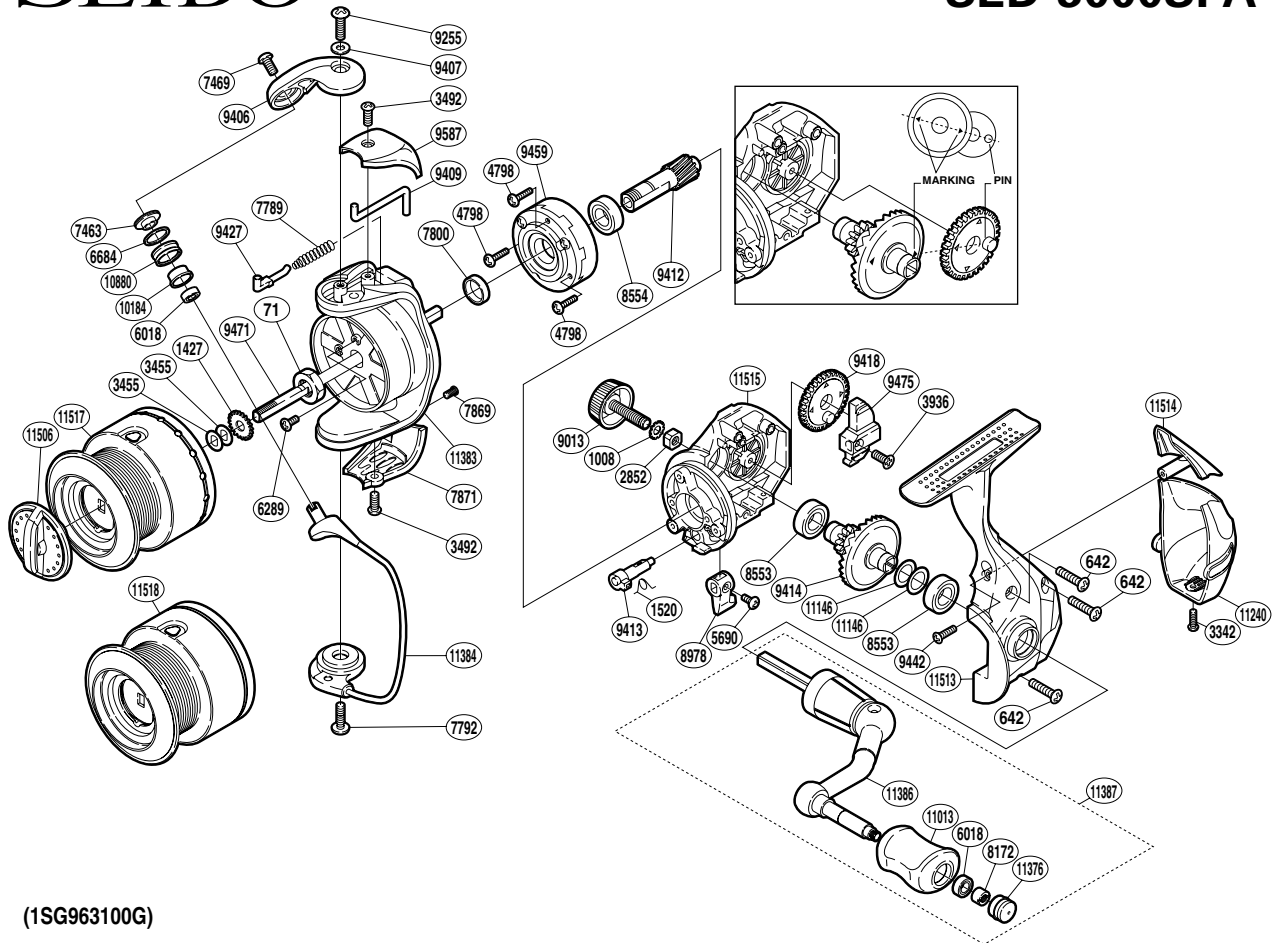

SHIMANO

SEIDO

SED-3000SFA

(1SG963100G)

Part No.	Description	Part No.	Description	Part No.	Description
RD 0071	Rotor Nut	RD 7869	Screw	RD 9587	Bail Spring Cover
RD 0642	Screw	RD 7871	Bail Hold Support Guard	RD10184	Line Roller Bushing
RD 1008	Handle Lock Washer	RD 8172	Handle Knob Nut	RD10880	Line Roller
RD 1427	Spool Support	RD 8553	Ball Bearing	RD11013	Handle Knob
RD 1520	Anti-Reverse Cam Spring	RD 8554	Ball Bearing	RD11146	Washer
RD 2852	Handle Screw Lock	RD 8978	Anti-Reverse Lever	RD11240	Rear Protector B
RD 3342	Screw	RD 9013	Handle Screw Cap	RD11376	Handle Knob Seal
RD 3455	Spool Washer	RD 9255	Screw	RD11383	Rotor
RD 3492	Screw	RD 9406	Bail Arm	RD11384	Bail Assembly
RD 3936	Screw	RD 9407	Washer	RD11386	Handle Shank Assembly
RD 4798	Screw	RD 9409	Bail Trip Lever	RD11387	Handle Assembly
RD 5690	Screw	RD 9412	Pinion Gear	RD11506	Drag Knob
RD 6018	Ball Bearing	RD 9413	Anti-Reverse Cam	RD11513	Side Cover
RD 6289	Screw	RD 9414	Drive Gear	RD11514	Rear Protector A
RD 6684	Line Roller Spacer	RD 9418	Oscillating Gear	RD11515	Body
RD 7463	Line Roller Washer	RD 9427	Bail Spring Guide	RD11517	Spool Assembly
RD 7469	Screw	RD 9442	Screw		
RD 7789	Bail Spring	RD 9459	Roller Clutch Assembly		
RD 7792	Screw	RD 9471	Main Shaft		
RD 7800	Rotor Ring	RD 9475	Oscillating Slider	RD11518	Spare Spool Assembly