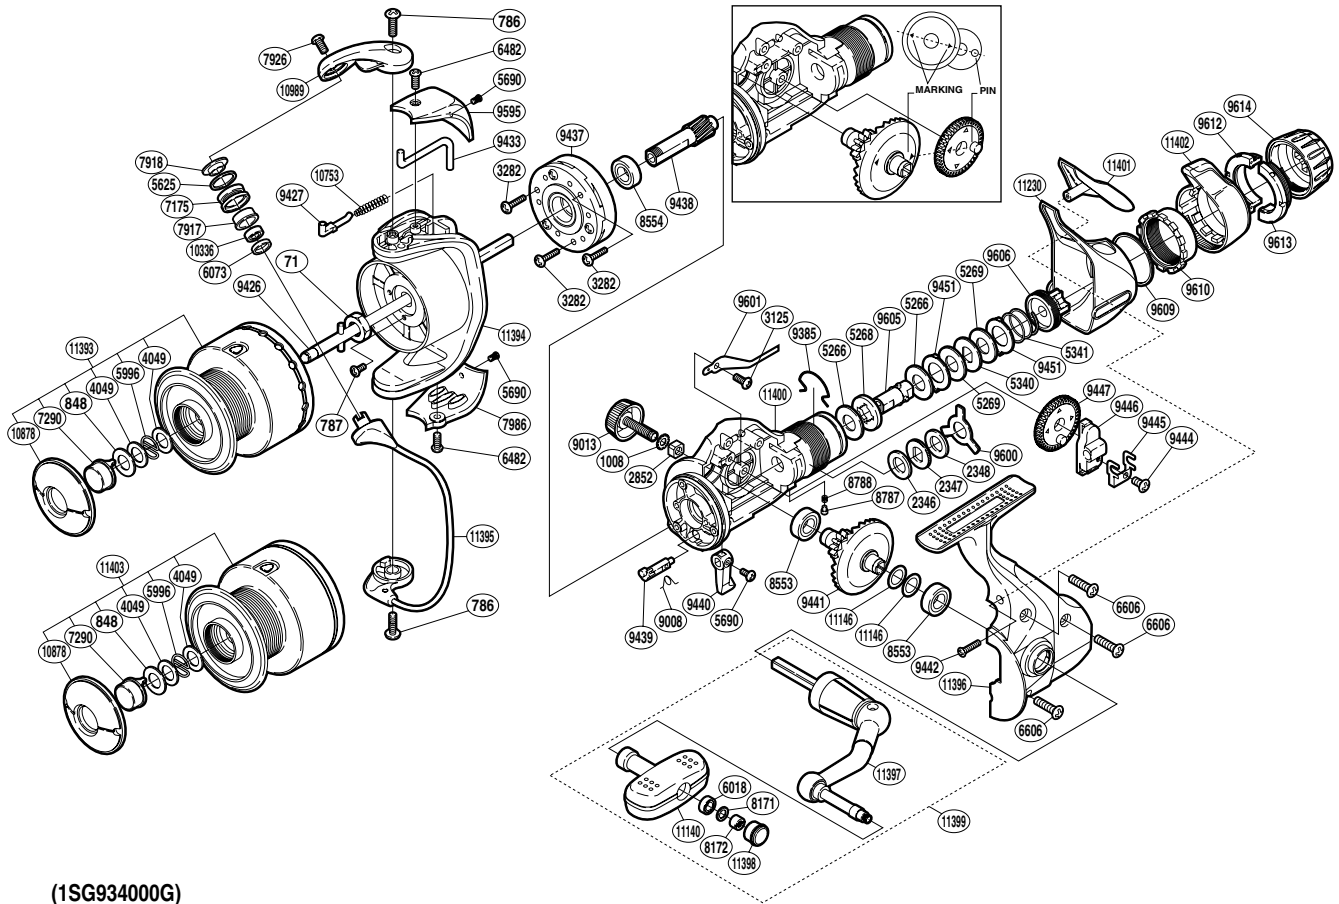

## SEIDO

## SED-4000RA

(1SG934000G)

Part No.	Description	Part No.	Description	Part No.	Description
RD 0071	Rotor Nut	RD 7926	Screw	RD 9605	Drag Shaft A
RD 0786	Screw	RD 7986	Bail Hold Support Guard	RD 9606	Pressure Screw
RD 0787	Screw	RD 8171	Washer	RD 9609	Fightin' Pressure Screw Washer
RD 0848	Washer	RD 8172	Handle Knob Nut	RD 9610	Fightin' Pressure Screw
RD 1008	Handle Lock Washer	RD 8553	Ball Bearing	RD 9612	Drag Programmer B1
RD 2346	Drag Washer	RD 8554	Ball Bearing	RD 9613	Drag Programmer B2
RD 2347	Click Gear	RD 8787	Click Pin	RD 9614	Drag Programmer A
RD 2348	Drag Washer	RD 8788	Click Spring	RD10753	Bail Spring
RD 2852	Handle Screw Lock	RD 9008	Anti-Reverse Cam Spring	RD10878	Push Button Collar
RD 3125	Screw	RD 9013	Handle Screw Cap	RD10989	Bail Arm
RD 3282	Screw	RD 9385	Hold Click Spring	RD11140	Handle Knob
RD 4049	Washer	RD 9426	Main Shaft	RD11146	Washer
RD 5266	Drag Washer	RD 9427	Bail Spring Guide	RD11230	Rear Protector B
RD 5268	Drag Shaft B	RD 9433	Bail Trip Lever	RD11336	Ball Bearing
RD 5269	Drag Washer	RD 9437	Roller Clutch Assembly	RD11393	Spool Assembly
RD 5340	Key Washer	RD 9438	Pinion Gear	RD11394	Rotor
RD 5341	Drag Coil Spring	RD 9439	Anti-Reverse Cam	RD11395	Bail Assembly
RD 5625	Line Roller Spacer	RD 9440	Anti-Reverse Lever	RD11396	Side Cover
RD 5690	Screw	RD 9441	Drive Gear	RD11397	Handle Shank Assembly
RD 5996	Locking Spring	RD 9442	Screw	RD11398	Handle Knob Seal
RD 6018	Ball Bearing	RD 9444	Screw	RD11399	Handle Assembly
RD 6073	Bearing Spacer	RD 9445	Oscillating Slider Retainer	RD11400	Body
RD 6482	Screw	RD 9446	Oscillating Slider	RD11401	Rear Protector A
RD 6606	Screw	RD 9447	Oscillating Gear	RD11402	Fightin' Lever
RD 7175	Line Roller	RD 9451	Eared Washer		
RD 7290	Push Button	RD 9595	Bail Spring Cover		
RD 7917	Line Roller Bushing	RD 9600	Eared Washer		
RD 7918	Line Roller Washer	RD 9601	Drag Click	RD11403	Spare Spool Assembly