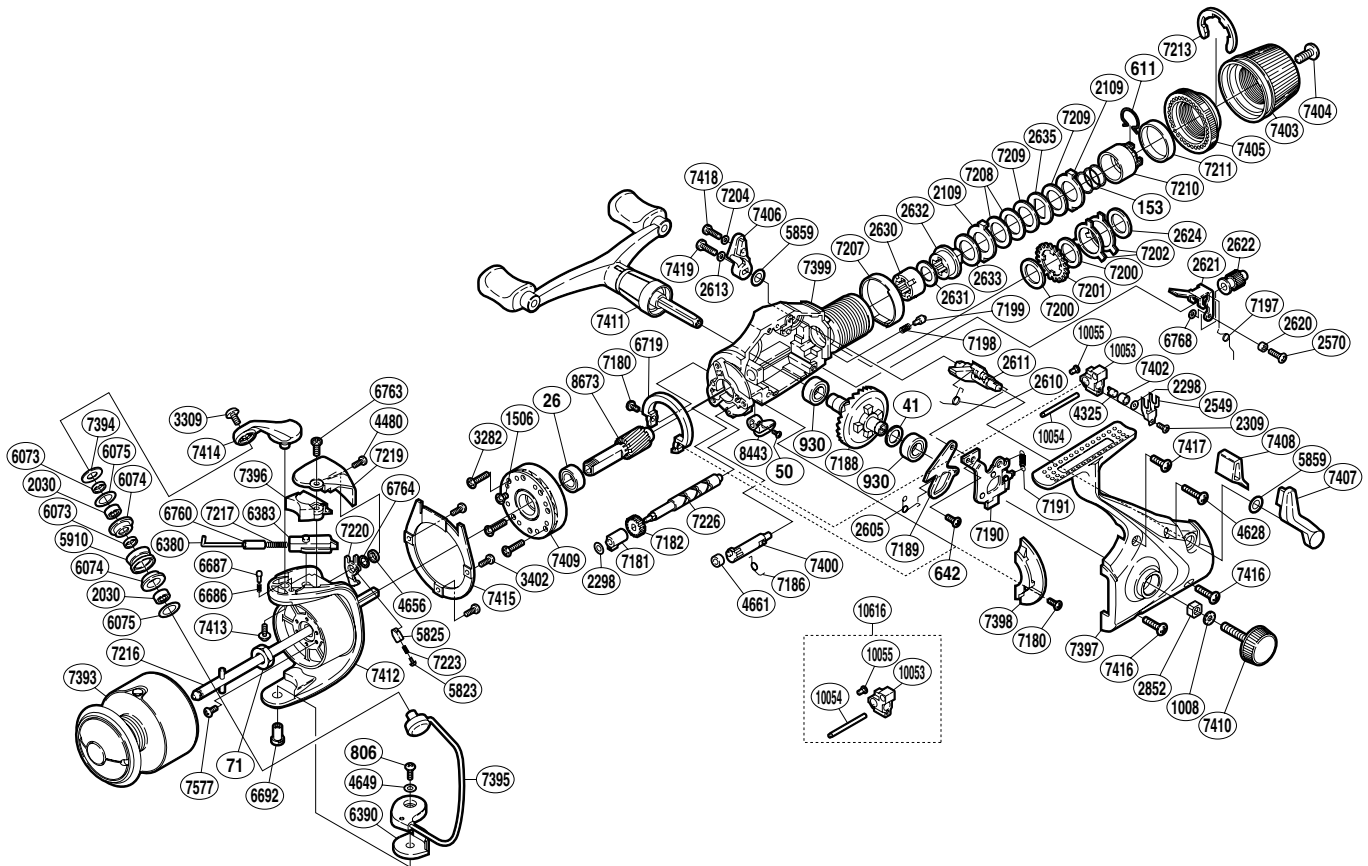

SHIMANO®

SUPER BAITRUNNER AERO

SBTA-10000XTE

Part No.	Description	Part No.	Description	Part No.	Description
RD 0026	Ball Bearing	RD 5823	Lever Spring Guide (A)	RD 7217	Bail Spring
RD 0041	Drive Gear Washer	RD 5825	Lever Spring Guide (B)	RD 7219	Bail Spring Cover Guard
RD 0050	Anti-Reverse Lever Screw	RD 5859	BaitRunner Lever Spacer	RD 7220	Bail Trip Lever
RD 0071	Rotor Nut	RD 5910	Line Roller	RD 7223	Lever Spring
RD 0153	Drag Coil Spring	RD 6073	Bearing Spacer	RD 7226	Worm Shaft
RD 0611	Hold Click Spring	RD 6074	Line Roller Bushing	RD 7393	Spool Assembly
RD 0642	Clutch Plate Screw	RD 6075	Roller Bearing Seal	RD 7394	Line Roller Spacer
RD 0806	Bail Hold Support Screw	RD 6380	Bail Spring Guide (A)	RD 7395	Bail Assembly
RD 0930	Ball Bearing	RD 6383	Bail Spring Guide (B)	RD 7396	Bail Spring Cover
RD 1008	Handle Lock Washer	RD 6390	Bail Hold Support Spacer	RD 7397	Side Cover
RD 1506	Clutch Cover Screw	RD 6686	Click Spring	RD 7398	Side Cover Flange
RD 2030	Line Roller Bearing	RD 6687	Bail Arm Click	RD 7399	Body
RD 2109	Eared Washer "B"	RD 6692	Bail Hold Support Shaft	RD 7400	Anti-Reverse Cam
RD 2298	Spacer	RD 6719	Friction Ring	RD 7402	Oscillating Slider Bushing
RD 2309	Slider Retainer Screw	RD 6760	Bail Spring Guide (A) Collar	RD 7403	Drag Knob
RD 2549	Oscillating Slider Retainer	RD 6763	Rotor Protector Screw (large)	RD 7404	Drag Knob Screw
RD 2570	BaitRunner Clutch Screw	RD 6764	Spacer	RD 7405	BaitRunner Tension Dial
RD 2605	Clutch Pawl Spring	RD 6768	Spacer	RD 7406	BaitRunner Lever Arm (R)
RD 2610	Clutch Spring	RD 7180	Friction Ring Screw	RD 7407	BaitRunner Lever Arm (L)
RD 2611	BaitRunner Lever Shaft	RD 7181	Worm Bushing	RD 7408	BaitRunner Lever Bridge
RD 2613	Lock Washer (B)	RD 7182	Idle Gear	RD 7409	Roller Clutch Assembly
RD 2620	Clutch Screw Collar	RD 7186	Anti-Reverse Cam Spring	RD 7410	Handle Screw Cap
RD 2621	BaitRunner Clutch	RD 7188	Drive Gear	RD 7411	Double Paddle Handle Assembly
RD 2622	Clutch Shaft	RD 7189	Clutch Pawl	RD 7412	Rotor
RD 2624	Drag Washer "C" (blue)	RD 7190	Clutch Plate Assembly	RD 7413	Bail Arm Screw
RD 2630	Free Spool Tension Shaft	RD 7191	BaitRunner Click Spring	RD 7414	Bail Arm
RD 2631	Drag Washer "D"	RD 7197	Clutch Shaft Spring	RD 7415	Guard Ring
RD 2632	Drag Shaft	RD 7198	Dial Click Spring	RD 7416	Side Cover Screw (medium)
RD 2633	Drag Washer "H" (cloth)	RD 7199	Dial Click Shoe	RD 7417	Side Cover Screw (short)
RD 2635	Key Washer "A"	RD 7200	Drag Washer "C"	RD 7418	BaitRunner Lever Screw
RD 2852	Handle Screw Lock	RD 7201	Click Gear	RD 7419	BaitRunner Lever Screw (B)
RD 3282	Roller Clutch Screw	RD 7202	Eared Washer "Brs"	RD 7577	Nut Lock Screw
RD 3309	Line Roller Screw	RD 7204	Lock Washer (A)	RD 8443	Anti-Reverse Lever
RD 3402	Guard Ring Screw	RD 7207	Dial Spacer	RD 8673	Pinion Gear (B)
RD 4325	Oscillating Pawl	RD 7208	Spacer	RD10053	Oscillating Slider
RD 4480	Rotor Protector Screw (small)	RD 7209	Drag Washer "H" (black)	RD10054	Oscillating Guide
RD 4628	Side Cover Screw (long)	RD 7210	Pressure Screw	RD10055	Oscillating Guide Holder
RD 4649	Spacer	RD 7211	Dial Washer	RD10616	Oscillating Slider Set
RD 4656	Trip Lever Spacer	RD 7213	Dial Retainer Ring		
RD 4661	Anti-Reverse Cam Ring	RD 7216	Main Shaft		