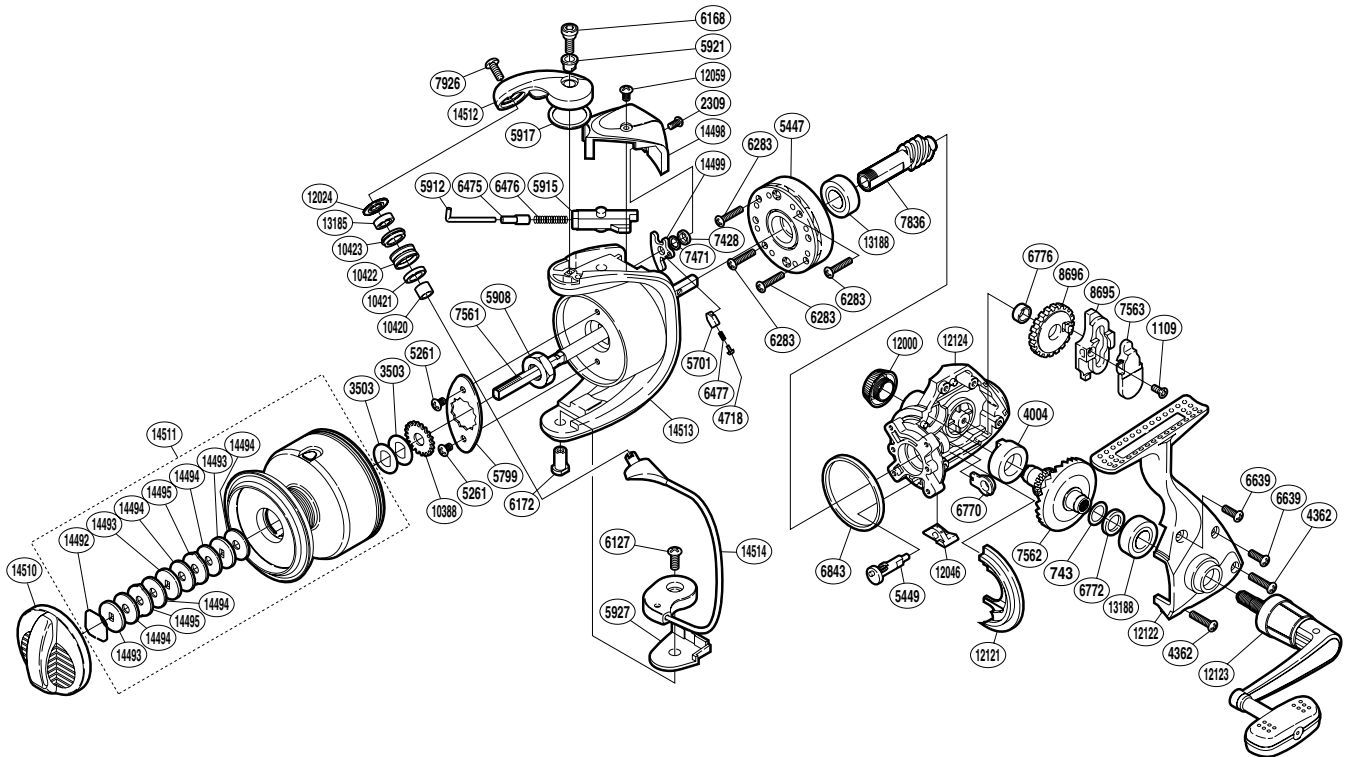

SHIMANO

SPHEROS S A-RB

SP-10000FB

Please note that the number of adjusting washers may not be the same as shown in the exploded views. (Adjustment will vary with each individual product.)
(1SD958503U)

Part No.	Description	Part No.	Description	Part No.	Description
RD 0743	Washer	RD 6475	Spring Guide A Support	RD12000	Handle Screw Cap
RD 1109	Screw	RD 6476	Bail Spring	RD12024	Line Roller Washer
RD 2309	Screw	RD 6477	Bail Trip Lever Spring	RD12046	Anti-Reverse Lever Cover
RD 3503	Spool Washer	RD 6639	Screw	RD12059	Screw
RD 4004	Drive Gear Bushing	RD 6770	Bushing	RD12121	Side Cover Flange
RD 4362	Screw	RD 6772	Spacer	RD12122	Side Cover
RD 4718	Lever Spring Guide A	RD 6776	Oscillating Gear Bushing	RD12123	Handle Assembly
RD 5261	Screw	RD 6843	Friction Ring	RD12124	Body
RD 5447	Roller Clutch Assembly	RD 7428	Bail Trip Lever Washer	RD13185	Ball Bearing
RD 5449	Anti-Reverse Cam	RD 7471	Spacer	RD13188	Ball Bearing
RD 5701	Lever Spring Guide B	RD 7561	Main Shaft	RD14492	Drag Washers Retainer
RD 5799	Rotor Nut Retainer	RD 7562	Drive Gear	RD14493	Key Washer
RD 5908	Rotor Nut	RD 7563	Oscillating Slider Inner	RD14494	Drag Washer
RD 5912	Bail Spring Guide A	RD 7836	Pinion Gear	RD14495	Eared Washer
RD 5915	Bail Spring Guide B	RD 7926	Screw	RD14498	Bail Spring Cover
RD 5917	Washer	RD 8695	Oscillating Slider	RD14499	Bail Trip Lever
RD 5921	Screw Collar	RD 8696	Oscillating Gear	RD14510	Drag Knob
RD 5927	Bail Hold Support Spacer	RD10388	Spool Support	RD14511	Spool Assembly
RD 6127	Screw	RD10420	Bearing Spacer	RD14512	Bail Arm
RD 6168	Screw	RD10421	Line Roller Collar	RD14513	Rotor
RD 6172	Bail Hold Support Shaft	RD10422	Line Roller	RD14514	Bail Assembly
RD 6283	Screw	RD10423	Line Roller Bushing		