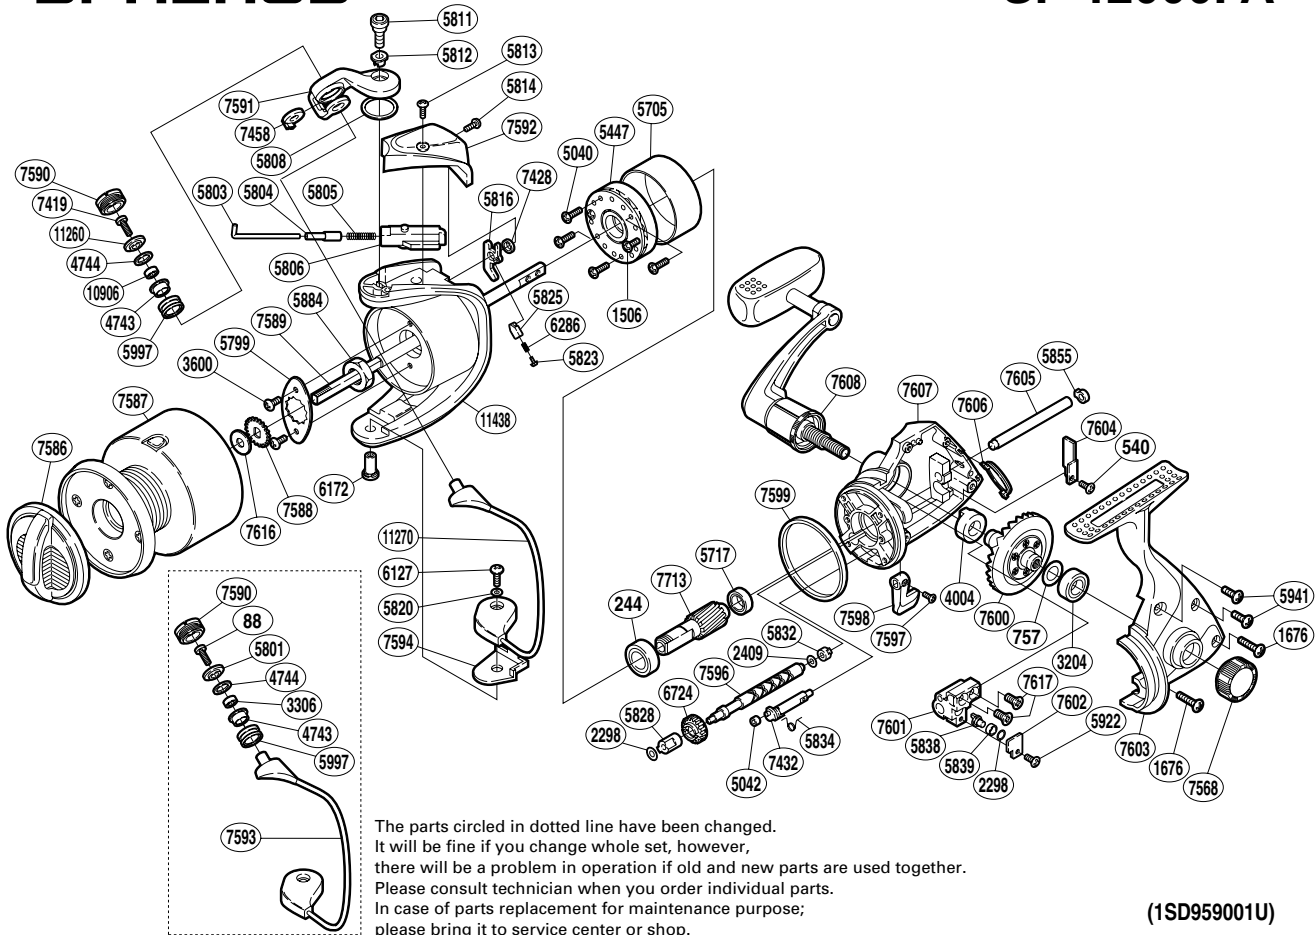

SHIMANO

SPHEROS

SP-12000FA

(1SD959001U)

Part No.	Description	Part No.	Description	Part No.	Description
RD 0244	Ball Bearing	RD 5820	Spacer	RD 7592	Bail Spring Cover
RD 0540	Worm Shaft Retainer Screw	RD 5823	Lever Spring Guide (A)	RD 7594	Bail Hold Support Spacer
RD 0757	Drive Gear Washer	RD 5825	Lever Spring Guide (B)	RD 7596	Worm Shaft
RD 1506	Roller Clutch Cover Screw	RD 5828	Worm Bushing (front)	RD 7597	Anti-Reverse Lever Screw
RD 1676	Side Cover Screw (long)	RD 5832	Worm Bushing (rear)	RD 7598	Anti-Reverse Lever
RD 2298	Spacer	RD 5834	Anti-Reverse Cam Spring	RD 7599	Friction Ring
RD 2409	Worm Shaft Spacer	RD 5838	Oscillating Pawl	RD 7600	Drive Gear
RD 3204	Ball Bearing	RD 5839	Oscillating Slider Bushing	RD 7601	Oscillating Slider
RD 3600	Nut Lock Screw	RD 5855	Oscillating Guide Holder	RD 7602	Oscillating Slider Retainer
RD 4004	Drive Gear Bushing	RD 5884	Rotor Nut	RD 7603	Side Cover
RD 4743	Line Roller Bushing	RD 5922	Oscillating Pawl Retainer Screw	RD 7604	Worm Shaft Retainer
RD 4744	Roller Bearing Seal	RD 5941	Side Cover Screw (short)	RD 7605	Oscillating Guide
RD 5040	Roller Clutch Screw	RD 5997	Line Roller	RD 7606	Body I.D.Plate (B)
RD 5042	Anti-Reverse Cam Ring	RD 6127	Bail Hold Support Screw	RD 7607	Body
RD 5447	Roller Clutch Assembly	RD 6172	Bail Hold Support Shaft	RD 7608	Handle Assembly
RD 5705	Roller Clutch Ring	RD 6286	Bail Trip Lever Spring	RD 7616	Spool Washer
RD 5717	Ball Bearing	RD 6724	Idle Gear (B)	RD 7617	Slider Retainer Screw
RD 5799	Rotor Nut Retainer	RD 7419	Line Roller Screw	RD 7713	Pinion Gear
RD 5803	Bail Spring Guide (A)	RD 7428	Bail Trip Lever Washer	RD10906	Line Roller Bearing
RD 5804	Spring Guide (A) Support	RD 7432	Anti-Reverse Cam	RD11260	Line Roller Washer
RD 5805	Bail Spring	RD 7458	Line Roller Support Collar	RD11270	Bail Assembly
RD 5806	Bail Spring Guide (B)	RD 7568	Handle Screw Cap	RD11438	Rotor
RD 5808	Bail Arm Washer	RD 7586	Drag Knob		
RD 5811	Bail Arm Screw	RD 7587	Spool Assembly		
RD 5812	Bail Arm Screw Collar	RD 7588	Spool Support	RD 0088	Line Roller Screw (before change)
RD 5813	Guard Screw (A)	RD 7589	Main Shaft	RD 3306	Line Roller Bearing (before change)
RD 5814	Bail Trip Lever Screw	RD 7590	Line Roller Screw Cap	RD 5801	Line Roller Washer (before change)
RD 5816	Bail Trip Lever	RD 7591	Bail Arm	RD 7593	Bail Assembly (before change)