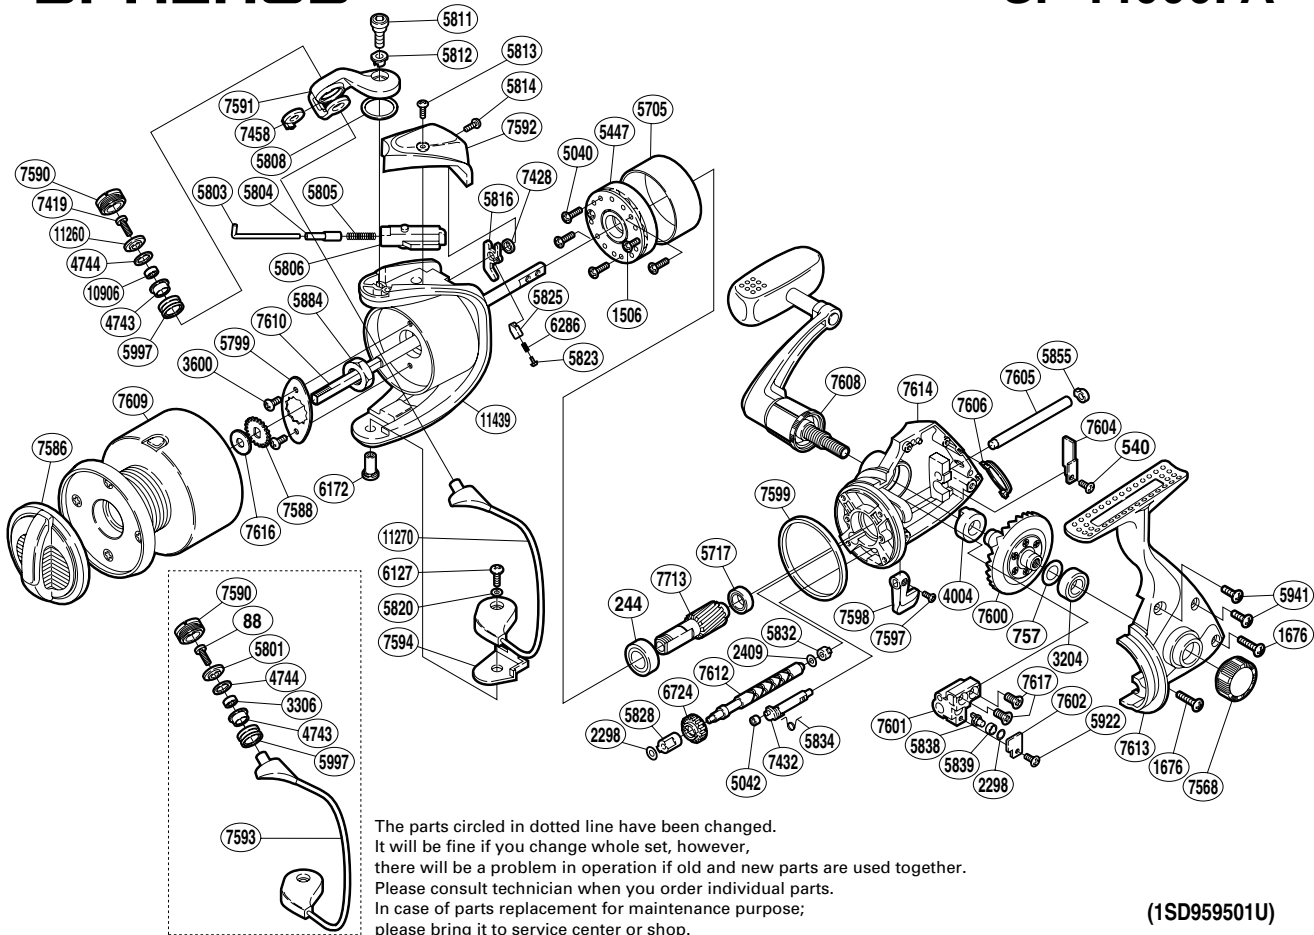

## SP-14000FA

(1SD959501U)

Part No.	Description	Part No.	Description	Part No.	Description
RD 0244	Ball Bearing	RD 5820	Spacer	RD 7597	Anti-Reverse Lever Screw
RD 0540	Worm Shaft Retainer Screw	RD 5823	Lever Spring Guide (A)	RD 7598	Anti-Reverse Lever
RD 0757	Drive Gear Washer	RD 5825	Lever Spring Guide (B)	RD 7599	Friction Ring
RD 1506	Roller Clutch Cover Screw	RD 5828	Worm Bushing (front)	RD 7600	Drive Gear
RD 1676	Side Cover Screw (long)	RD 5832	Worm Bushing (rear)	RD 7601	Oscillating Slider
RD 2298	Spacer	RD 5834	Anti-Reverse Cam Spring	RD 7602	Oscillating Slider Retainer
RD 2409	Worm Shaft Spacer	RD 5838	Oscillating Pawl	RD 7604	Worm Shaft Retainer
RD 3204	Ball Bearing	RD 5839	Oscillating Slider Bushing	RD 7605	Oscillating Guide
RD 3600	Nut Lock Screw	RD 5855	Oscillating Guide Holder	RD 7606	Body I.D.Plate (B)
RD 4004	Drive Gear Bushing	RD 5884	Rotor Nut	RD 7608	Handle Assembly
RD 4743	Line Roller Bushing	RD 5922	Oscillating Pawl Retainer Screw	RD 7609	Spool Assembly
RD 4744	Roller Bearing Seal	RD 5941	Side Cover Screw (short)	RD 7610	Main Shaft
RD 5040	Roller Clutch Screw	RD 5997	Line Roller	RD 7612	Worm Shaft
RD 5042	Anti-Reverse Cam Ring	RD 6127	Bail Hold Support Screw	RD 7613	Side Cover
RD 5447	Roller Clutch Assembly	RD 6172	Bail Hold Support Shaft	RD 7614	Body
RD 5705	Roller Clutch Ring	RD 6286	Bail Trip Lever Spring	RD 7616	Spool Washer
RD 5717	Ball Bearing	RD 6724	Idle Gear (B)	RD 7617	Slider Retainer Screw
RD 5799	Rotor Nut Retainer	RD 7419	Line Roller Screw	RD 7713	Pinion Gear
RD 5803	Bail Spring Guide (A)	RD 7428	Bail Trip Lever Washer	RD10906	Line Roller Bearing
RD 5804	Spring Guide (A) Support	RD 7432	Anti-Reverse Cam	RD11260	Line Roller Washer
RD 5805	Bail Spring	RD 7458	Line Roller Support Collar	RD11270	Bail Assembly
RD 5806	Bail Spring Guide (B)	RD 7568	Handle Screw Cap	RD11439	Rotor
RD 5808	Bail Arm Washer	RD 7586	Drag Knob		
RD 5811	Bail Arm Screw	RD 7588	Spool Support		
RD 5812	Bail Arm Screw Collar	RD 7590	Line Roller Screw Cap	RD 0088	Line Roller Screw (before change)
RD 5813	Guard Screw (A)	RD 7591	Bail Arm	RD 3306	Line Roller Bearing (before change)
RD 5814	Bail Trip Lever Screw	RD 7592	Bail Spring Cover	RD 5801	Line Roller Washer (before change)
RD 5816	Bail Trip Lever	RD 7594	Bail Hold Support Spacer	RD 7593	Bail Assembly (before change)