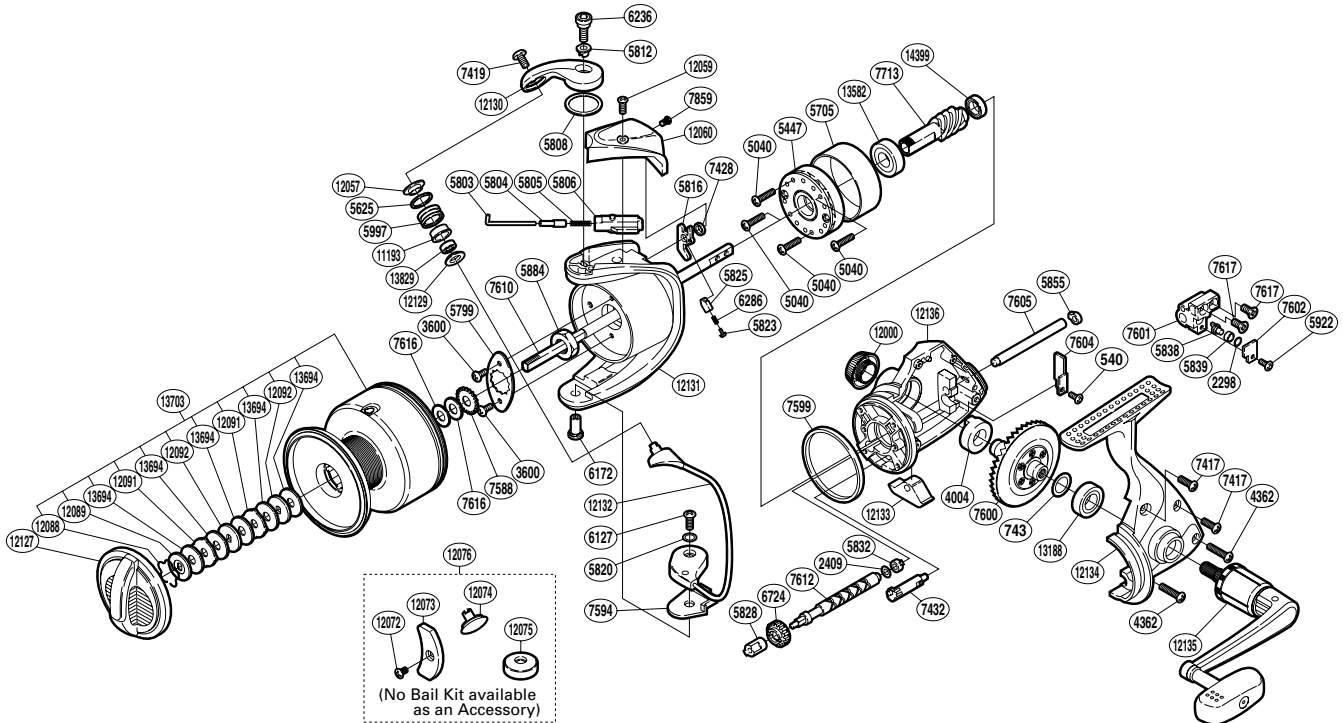

SHIMANO

SPHEROS SA-RB

SP-14000FB

(1SD959503U)

Part No.	Description	Part No.	Description	Part No.	Description
RD 0540	Screw	RD 5922	Screw	RD12059	Screw
RD 0743	Washer	RD 5997	Line Roller	RD12060	Bail Spring Cover
RD 2298	Spacer	RD 6127	Screw	RD12088	Drag Washers Retainer
RD 2409	Spacer	RD 6172	Bail Hold Support Shaft	RD12089	Key Washer
RD 3600	Screw	RD 6236	Screw	RD12091	Eared Washer
RD 4004	Drive Gear Bushing	RD 6286	Bail Trip Lever Spring	RD12092	Key Washer
RD 4362	Screw	RD 6724	Idle Gear	RD12127	Drag Knob
RD 5040	Screw	RD 7417	Screw	RD12129	Bearing Spacer
RD 5447	Roller Clutch Assembly	RD 7419	Screw	RD12130	Bail Arm
RD 5625	Line Roller Spacer	RD 7428	Bail Trip Lever Washer	RD12131	Rotor
RD 5705	Roller Clutch Ring	RD 7432	Anti-Reverse Cam	RD12132	Bail Assembly
RD 5799	Rotor Nut Retainer	RD 7588	Spool Support	RD12133	Anti-Reverse Lever Cover
RD 5803	Bail Spring Guide A	RD 7594	Bail Hold Support Spacer	RD12134	Side Cover
RD 5804	Spring Guide A Support	RD 7599	Friction Ring	RD12135	Handle Assembly
RD 5805	Bail Spring	RD 7600	Drive Gear	RD12136	Body
RD 5806	Bail Spring Guide B	RD 7601	Oscillating Slider	RD13188	Ball Bearing
RD 5808	Washer	RD 7602	Oscillating Slider Retainer	RD13582	Ball Bearing
RD 5812	Screw Collar	RD 7604	Worm Shaft Retainer	RD13694	Drag Washer
RD 5816	Bail Trip Lever	RD 7605	Oscillating Guide	RD13703	Spool Assembly
RD 5820	Spacer	RD 7610	Main Shaft	RD13829	Ball Bearing
RD 5823	Lever Spring Guide A	RD 7612	Worm Shaft	RD14399	Ball Bearing
RD 5825	Lever Spring Guide B	RD 7616	Spool Washer		
RD 5828	Worm Bushing (Front)	RD 7617	Screw		
RD 5832	Worm Bushing (Rear)	RD 7713	Pinion Gear	RD12072	Screw (accessory)
RD 5838	Oscillating Pawl	RD 7859	Screw	RD12073	Counter Weight (rotor) (accessory)
RD 5839	Oscillating Slider Bushing	RD11193	Line Roller Bushing	RD12074	Line Roller Support B (accessory)
RD 5855	Oscillating Guide Holder	RD12000	Handle Screw Cap	RD12075	Counter Weight (bail) (accessory)
RD 5884	Rotor Nut	RD12057	Line Roller Washer	RD12076	Counter Weight Set (accessory)