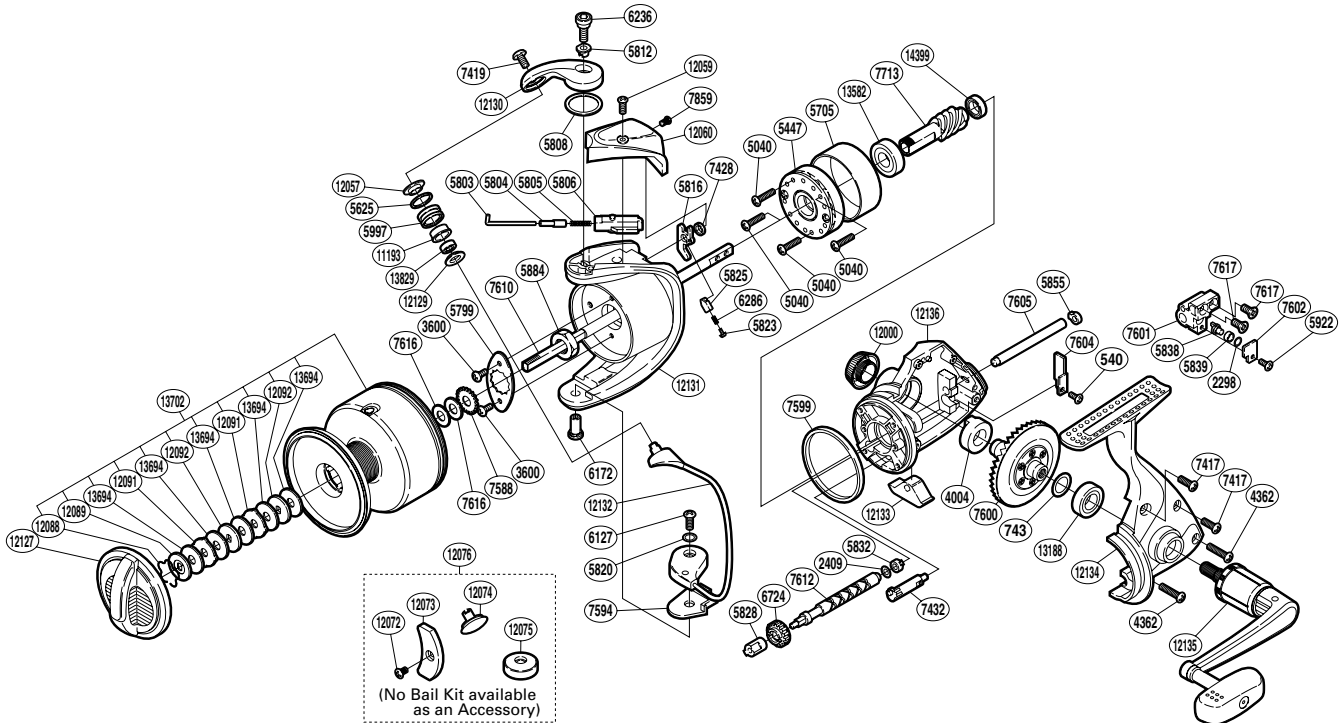

## SP-18000FB

(1SD959803U)

Part No.	Description	Part No.	Description	Part No.	Description
RD 0540	Screw	RD 5922	Screw	RD12059	Screw
RD 0743	Washer	RD 5997	Line Roller	RD12060	Bail Spring Cover
RD 2298	Spacer	RD 6127	Screw	RD12088	Drag Washers Retainer
RD 2409	Spacer	RD 6172	Bail Hold Support Shaft	RD12089	Key Washer
RD 3600	Screw	RD 6236	Screw	RD12091	Eared Washer
RD 4004	Drive Gear Bushing	RD 6286	Bail Trip Lever Spring	RD12092	Key Washer
RD 4362	Screw	RD 6724	Idle Gear	RD12127	Drag Knob
RD 5040	Screw	RD 7417	Screw	RD12129	Bearing Spacer
RD 5447	Roller Clutch Assembly	RD 7419	Screw	RD12130	Bail Arm
RD 5625	Line Roller Spacer	RD 7428	Bail Trip Lever Washer	RD12131	Rotor
RD 5705	Roller Clutch Ring	RD 7432	Anti-Reverse Cam	RD12132	Bail Assembly
RD 5799	Rotor Nut Retainer	RD 7588	Spool Support	RD12133	Anti-Reverse Lever Cover
RD 5803	Bail Spring Guide A	RD 7594	Bail Hold Support Spacer	RD12134	Side Cover
RD 5804	Spring Guide A Support	RD 7599	Friction Ring	RD12135	Handle Assembly
RD 5805	Bail Spring	RD 7600	Drive Gear	RD12136	Body
RD 5806	Bail Spring Guide B	RD 7601	Oscillating Slider	RD13188	Ball Bearing
RD 5808	Washer	RD 7602	Oscillating Slider Retainer	RD13582	Ball Bearing
RD 5812	Screw Collar	RD 7604	Worm Shaft Retainer	RD13694	Drag Washer
RD 5816	Bail Trip Lever	RD 7605	Oscillating Guide	RD13702	Spool Assembly
RD 5820	Spacer	RD 7610	Main Shaft	RD13829	Ball Bearing
RD 5823	Lever Spring Guide A	RD 7612	Worm Shaft	RD14399	Ball Bearing
RD 5825	Lever Spring Guide B	RD 7616	Spool Washer		
RD 5828	Worm Bushing (Front)	RD 7617	Screw		
RD 5832	Worm Bushing (Rear)	RD 7713	Pinion Gear	RD12072	Screw (accessory)
RD 5838	Oscillating Pawl	RD 7859	Screw	RD12073	Counter Weight (rotor) (accessory)
RD 5839	Oscillating Slider Bushing	RD11193	Line Roller Bushing	RD12074	Line Roller Support B (accessory)
RD 5855	Oscillating Guide Holder	RD12000	Handle Screw Cap	RD12075	Counter Weight (bail) (accessory)
RD 5884	Rotor Nut	RD12057	Line Roller Washer	RD12076	Counter Weight Set (accessory)