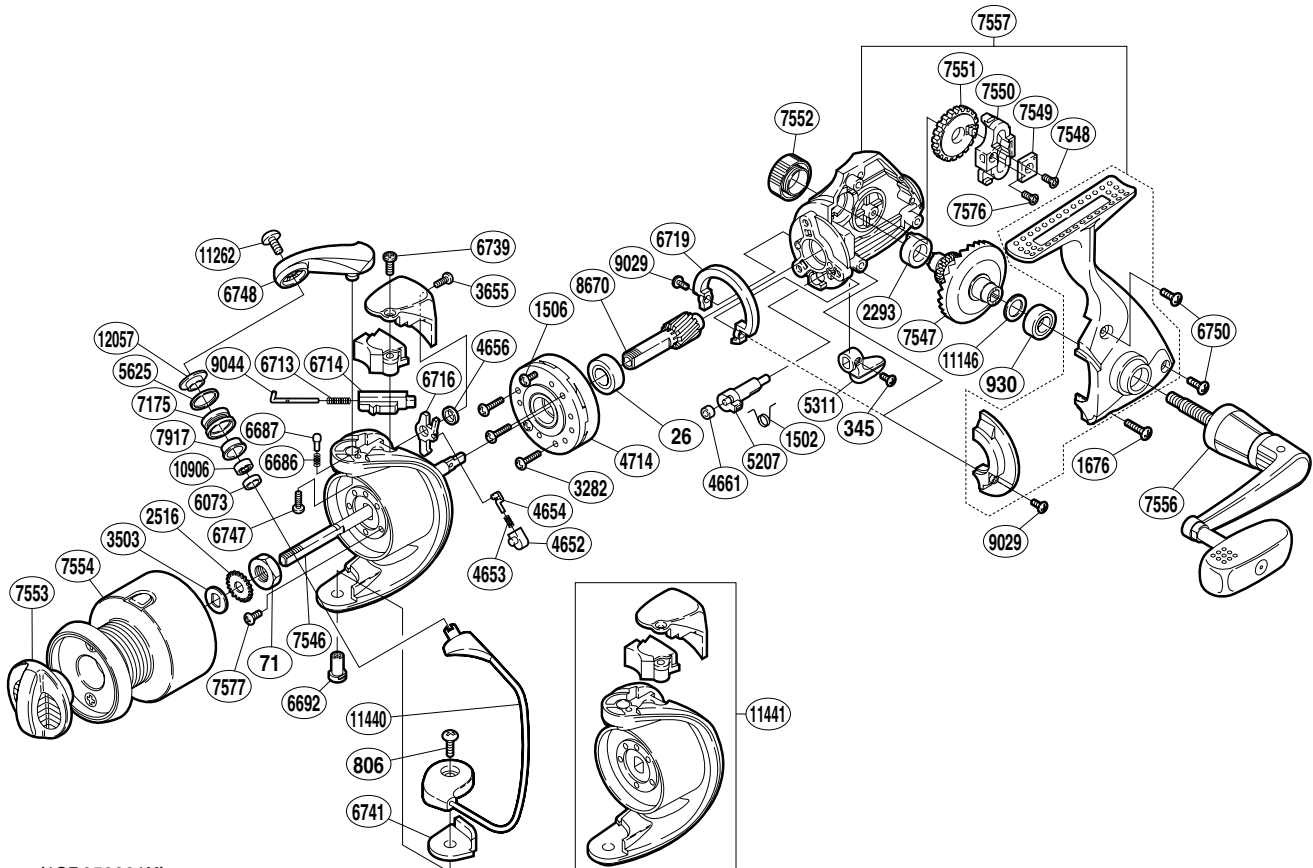

# SHIMANO

## SPHEROS

## SP-3000FA

(1SD953001U)

Part No.	Description	Part No.	Description	Part No.	Description
RD 0026	Ball Bearing	RD 5311	Anti-Reverse Lever	RD 7550	Oscillating Slider
RD 0071	Rotor Nut	RD 5625	Line Roller Spacer	RD 7551	Oscillating Gear
RD 0345	Anti-Reverse Lever Screw	RD 6073	Bearing Spacer	RD 7552	Handle Screw Cap
RD 0806	Bail Hold Support Screw	RD 6686	Bail Arm Click Spring	RD 7553	Drag Knob Assembly
RD 0930	Ball Bearing	RD 6687	Bail Arm Click	RD 7554	Spool Assembly
RD 1506	Clutch Cover Screw	RD 6692	Bail Hold Support Shaft	RD 7556	Handle Assembly
RD 1520	Anti-Reverse Cam Spring	RD 6713	Bail Spring	RD 7557	Body Assembly
RD 1676	Side Cover Screw (long)	RD 6714	Bail Spring Guide (B)	RD 7576	Slider Retainer Screw
RD 2293	Drive Gear Bushing	RD 6716	Bail Trip Lever	RD 7577	Nut Lock Screw
RD 2516	Spool Support	RD 6719	Friction Ring	RD 7917	Line Roller Bushing
RD 3282	Roller Clutch Screw	RD 6739	Bail Spring Cover Screw (large)	RD 8670	Pinion Gear
RD 3503	Spool Washer	RD 6741	Bail Hold Support Spacer	RD 9029	Friction Ring Screw
RD 3655	Bail Spring Cover Screw (small)	RD 6747	Bail Arm Screw	RD 9044	Bail Spring Guide (A)
RD 4652	Lever Spring Guide (B)	RD 6748	Bail Arm	RD10906	Line Roller Bearing
RD 4653	Bail Trip Lever Spring	RD 6750	Side Cover Screw (short)	RD1146	Drive Gear Washer
RD 4654	Lever Spring Guide (A)	RD 7175	Line Roller	RD11262	Line Roller Screw
RD 4656	Bail Trip Lever Washer	RD 7546	Main Shaft	RD11440	Bail Assembly
RD 4661	Anti-Reverse Cam Ring	RD 7547	Drive Gear	RD11441	Rotor Assembly
RD 4714	Roller Clutch Assembly	RD 7548	Oscillating Slider Retainer Screw	RD12057	Line Roller Washer
RD 5207	Anti-Reverse Cam	RD 7549	Oscillating Slider Inner		