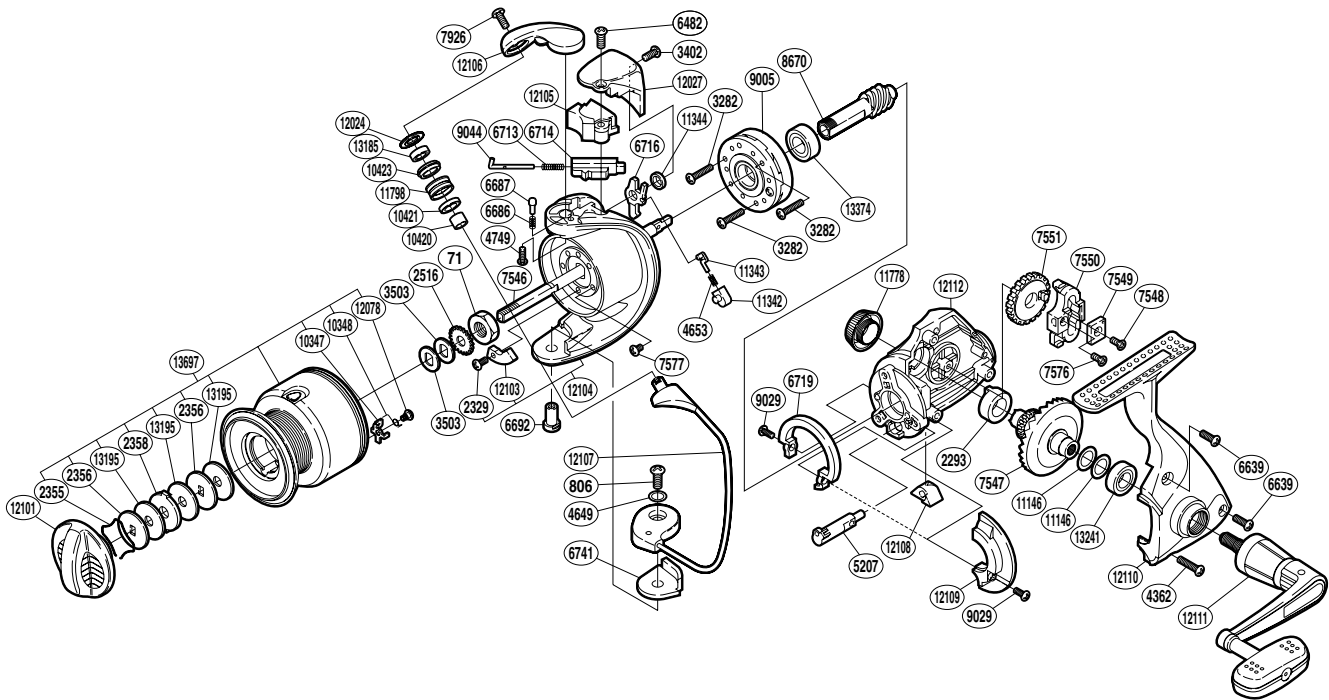

## SP-3000FB

(1SD953003U)

| Part No. | Description             | Part No. | Description              | Part No. | Description              |
|----------|-------------------------|----------|--------------------------|----------|--------------------------|
| RD 0071  | Rotor Nut               | RD 6716  | Bail Trip Lever          | RD11343  | Lever Spring Guide A     |
| RD 0806  | Screw                   | RD 6719  | Friction Ring            | RD11344  | Trip Lever Washer        |
| RD 2293  | Drive Gear Bushing      | RD 6741  | Bail Hold Support Spacer | RD11778  | Handle Screw Cap         |
| RD 2329  | Screw                   | RD 7546  | Main Shaft               | RD11798  | Line Roller              |
| RD 2355  | Drag Washers Retainer   | RD 7547  | Drive Gear               | RD12024  | Line Roller Washer       |
| RD 2356  | Key Washer              | RD 7548  | Screw                    | RD12027  | Bail Spring Cover Guard  |
| RD 2358  | Eared Washer            | RD 7549  | Oscillating Slider Inner | RD12078  | Screw                    |
| RD 2516  | Spool Support           | RD 7550  | Oscillating Slider       | RD12101  | Drag Knob                |
| RD 3282  | Screw                   | RD 7551  | Oscillating Gear         | RD12103  | Counter Weight           |
| RD 3402  | Screw                   | RD 7576  | Screw                    | RD12104  | Rotor                    |
| RD 3503  | Spool Washer            | RD 7577  | Screw                    | RD12105  | Bail Spring Cover        |
| RD 4362  | Screw                   | RD 7926  | Screw                    | RD12106  | Bail Arm                 |
| RD 4649  | Spacer                  | RD 8670  | Pinion Gear              | RD12107  | Bail Assembly            |
| RD 4653  | Lever Spring            | RD 9005  | Roller Clutch Assembly   | RD12108  | Anti-Reverse Lever Cover |
| RD 4749  | Screw                   | RD 9029  | Screw                    | RD12109  | Side Cover Flange        |
| RD 5207  | Anti-Reverse Cam        | RD 9044  | Bail Spring Guide A      | RD12110  | Side Cover               |
| RD 6482  | Screw                   | RD10347  | Drag Click               | RD12111  | Handle Assembly          |
| RD 6639  | Screw                   | RD10348  | Click Spring             | RD12112  | Body                     |
| RD 6686  | Click Spring            | RD10420  | Bearing Spacer           | RD13185  | Ball Bearing             |
| RD 6687  | Bail Arm Click          | RD10421  | Line Roller Collar       | RD13195  | Drag Washer              |
| RD 6692  | Bail Hold Support Shaft | RD10423  | Line Roller Bushing      | RD13241  | Ball Bearing             |
| RD 6713  | Bail Spring             | RD11146  | Washer                   | RD13374  | Ball Bearing             |
| RD 6714  | Bail Spring Guide B     | RD11342  | Lever Spring Guide B     | RD13697  | Spool Assembly           |