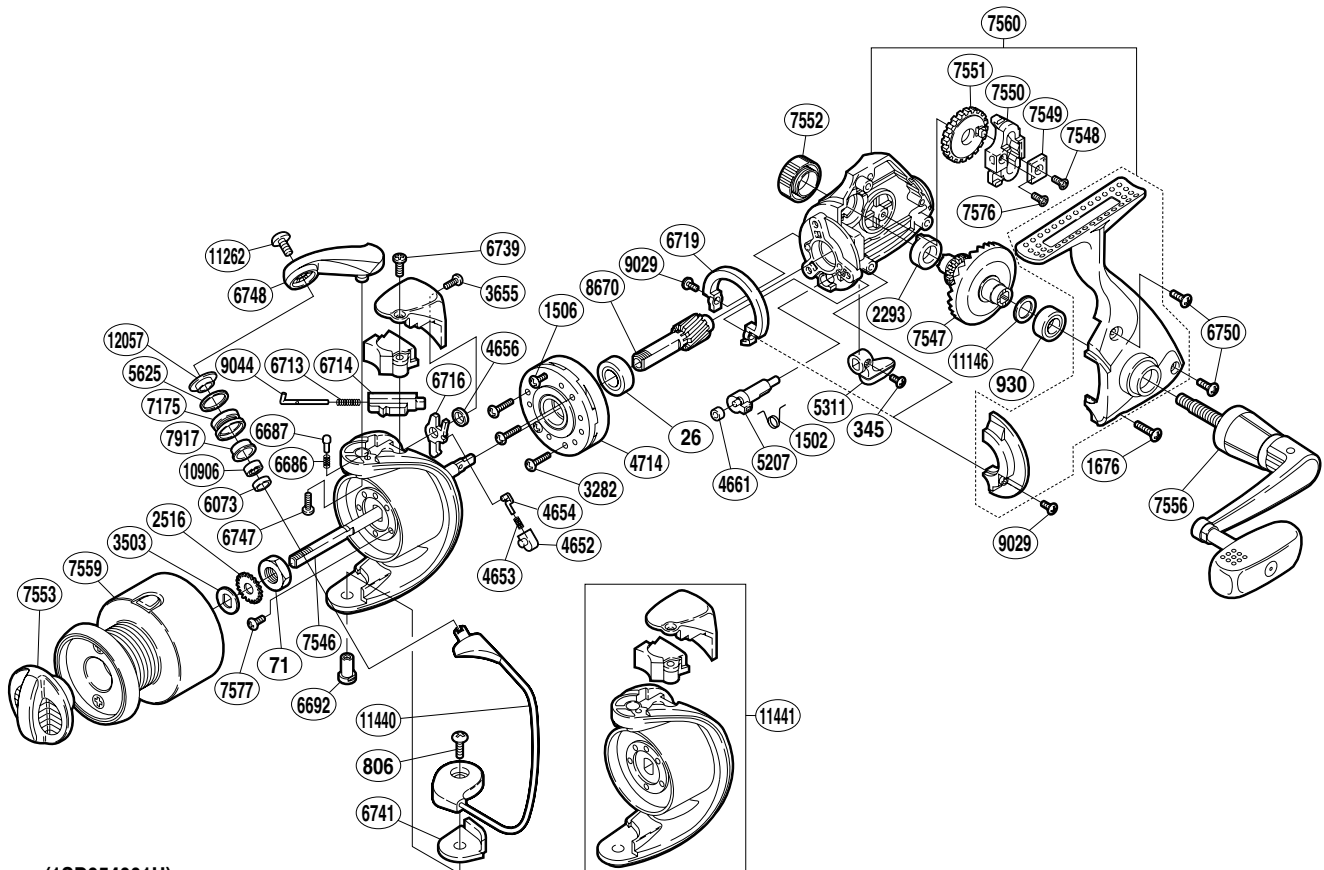

SHIMANO

SPHEROS

SP-4000FA

(1SD954001U)

Part No.	Description	Part No.	Description	Part No.	Description
RD 0026	Ball Bearing	RD 5311	Anti-Reverse Lever	RD 7550	Oscillating Slider
RD 0071	Rotor Nut	RD 5625	Line Roller Spacer	RD 7551	Oscillating Gear
RD 0345	Anti-Reverse Lever Screw	RD 6073	Bearing Spacer	RD 7552	Handle Screw Cap
RD 0806	Bail Hold Support Screw	RD 6686	Bail Arm Click Spring	RD 7553	Drag Knob Assembly
RD 0930	Ball Bearing	RD 6687	Bail Arm Click	RD 7556	Handle Assembly
RD 1506	Clutch Cover Screw	RD 6692	Bail Hold Support Shaft	RD 7559	Spool Assembly
RD 1520	Anti-Reverse Cam Spring	RD 6713	Bail Spring	RD 7560	Body Assembly
RD 1676	Side Cover Screw (long)	RD 6714	Bail Spring Guide (B)	RD 7576	Slider Retainer Screw
RD 2293	Drive Gear Bushing	RD 6716	Bail Trip Lever	RD 7577	Nut Lock Screw
RD 2516	Spool Support	RD 6719	Friction Ring	RD 7917	Line Roller Bushing
RD 3282	Roller Clutch Screw	RD 6739	Bail Spring Cover Screw (large)	RD 8670	Pinion Gear
RD 3503	Spool Washer	RD 6741	Bail Hold Support Spacer	RD 9029	Friction Ring Screw
RD 3655	Bail Spring Cover Screw (small)	RD 6747	Bail Arm Screw	RD 9044	Bail Spring Guide (A)
RD 4652	Lever Spring Guide (B)	RD 6748	Bail Arm	RD10906	Line Roller Bearing
RD 4653	Bail Trip Lever Spring	RD 6750	Side Cover Screw (short)	RD11146	Drive Gear Washer
RD 4654	Lever Spring Guide (A)	RD 7175	Line Roller	RD11262	Line Roller Screw
RD 4656	Bail Trip Lever Washer	RD 7546	Main Shaft	RD11440	Bail Assembly
RD 4661	Anti-Reverse Cam Ring	RD 7547	Drive Gear	RD11441	Rotor Assembly
RD 4714	Roller Clutch Assembly	RD 7548	Oscillating Slider Retainer Screw	RD12057	Line Roller Washer
RD 5207	Anti-Reverse Cam	RD 7549	Oscillating Slider Inner		