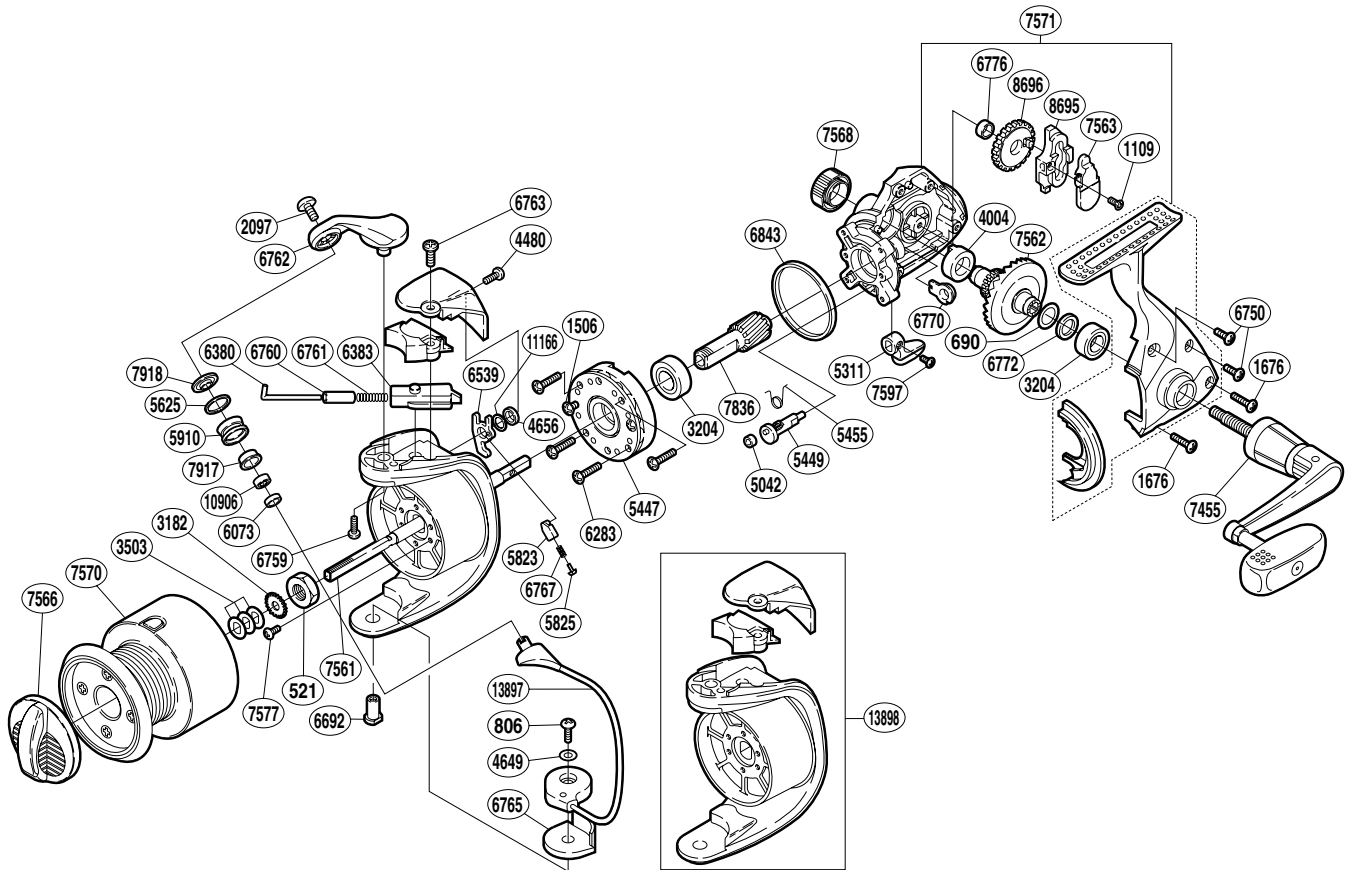

# SHIMANO

## SPHEROS

## SP-5000FA

(1SD955001U)

Part No.	Description	Part No.	Description	Part No.	Description
RD 0521	Rotor Nut	RD 5823	Lever Spring Guide (A)	RD 6843	Friction Ring
RD 0690	Drive Gear Washer	RD 5825	Lever Spring Guide (B)	RD 7455	Handle Assembly
RD 0806	Bail Hold Support Screw	RD 5910	Line Roller	RD 7561	Main Shaft
RD 1109	Slider Retainer Screw	RD 6073	Bearing Spacer	RD 7562	Drive Gear
RD 1506	Clutch Cover Screw	RD 6283	Roller Clutch Screw	RD 7563	Oscillating Slider Inner
RD 1676	Side Cover Screw (long)	RD 6380	Bail Spring Guide (A)	RD 7566	Drag Knob Assembly
RD 2097	Line Roller Screw	RD 6383	Bail Spring Guide (B)	RD 7568	Handle Screw Cap
RD 3182	Spool Support	RD 6539	Bail Trip Lever	RD 7570	Spool Assembly
RD 3204	Ball Bearing	RD 6692	Bail Hold Support Shaft	RD 7571	Body Assembly
RD 3503	Spool Washer	RD 6750	Side Cover Screw (short)	RD 7577	Nut Lock Screw
RD 4004	Drive Gear Bushing	RD 6759	Bail Arm Screw	RD 7597	Anti-Reverse Lever Screw
RD 4480	Bail Spring Cover Screw (small)	RD 6760	Bail Spring Guide (A) Collar	RD 7836	Pinion Gear (B)
RD 4649	Spacer	RD 6761	Bail Spring	RD 7917	Line Roller Bushing
RD 4656	Bail Trip Lever Washer	RD 6762	Bail Arm	RD 7918	Line Roller Washer
RD 5042	Anti-Reverse Cam Ring	RD 6763	Bail Spring Cover Screw (large)	RD 8695	Oscillating Slider
RD 5311	Anti-Reverse Lever	RD 6765	Bail Hold Support Spacer	RD 8696	Oscillating Gear
RD 5447	Roller Clutch Assembly	RD 6767	Bail Trip Lever Spring	RD10906	Line Roller Bearing
RD 5449	Anti-Reverse Cam	RD 6770	Bushing	RD11166	Spacer
RD 5455	Anti-Reverse Cam Spring	RD 6772	Drive Gear Spacer	RD13897	Bail Assembly
RD 5625	Line Roller Spacer	RD 6776	Oscillating Gear Bushing	RD13898	Rotor Assembly