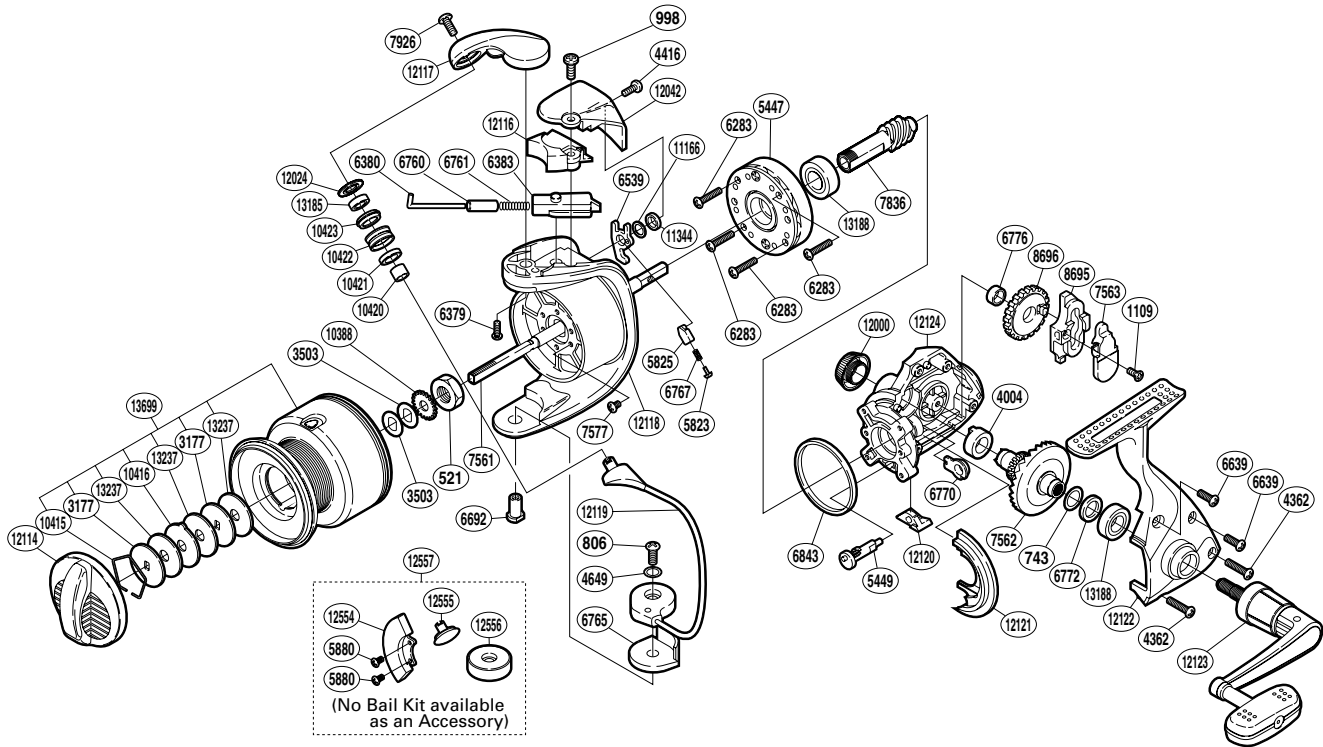

SHIMANO

SPHEROS A-RB

SP-5000FB

(1SD955003U)

Part No.	Description	Part No.	Description	Part No.	Description
RD 0521	Rotor Nut	RD 6765	Bail Hold Support Spacer	RD12024	Line Roller Washer
RD 0743	Washer	RD 6767	Bail Trip Lever Spring	RD12042	Bail Spring Cover Guard
RD 0806	Screw	RD 6770	Bushing	RD12114	Drag Knob
RD 0998	Screw	RD 6772	Spacer	RD12116	Bail Spring Cover
RD 1109	Screw	RD 6776	Oscillating Gear Bushing	RD12117	Bail Arm
RD 3177	Key Washer	RD 6843	Friction Ring	RD12118	Rotor
RD 3503	Spool Washer	RD 7561	Main Shaft	RD12119	Bail Assembly
RD 4004	Drive Gear Bushing	RD 7562	Drive Gear	RD12120	Anti-Reverse Lever Cover
RD 4362	Screw	RD 7563	Oscillating Slider Inner	RD12121	Side Cover Flange
RD 4416	Screw	RD 7577	Screw	RD12122	Side Cover
RD 4649	Spacer	RD 7836	Pinion Gear	RD12123	Handle Assembly
RD 5447	Roller Clutch Assembly	RD 7926	Screw	RD12124	Body
RD 5449	Anti-Reverse Cam	RD 8695	Oscillating Slider	RD13185	Ball Bearing
RD 5823	Lever Spring Guide A	RD 8696	Oscillating Gear	RD13188	Ball Bearing
RD 5825	Lever Spring Guide B	RD10388	Spool Support	RD13237	Drag Washer
RD 6283	Screw	RD10415	Drag Washers Retainer	RD13699	Spool Assembly
RD 6379	Screw	RD10416	Eared Washer		
RD 6380	Bail Spring Guide A	RD10420	Bearing Spacer		
RD 6383	Bail Spring Guide B	RD10421	Line Roller Collar		
RD 6539	Bail Trip Lever	RD10422	Line Roller	RD 5880	Screw (accessory)
RD 6639	Screw	RD10423	Line Roller Bushing	RD12554	Counter Weight (rotor) (accessory)
RD 6692	Bail Hold Support Shaft	RD11166	Spacer	RD12555	Line Roller Support B (accessory)
RD 6760	Bail Spring Guide A Collar	RD11344	Trip Lever Washer	RD12556	Counter Weight (bail) (accessory)
RD 6761	Bail Spring	RD12000	Handle Screw Cap	RD12557	Counter Weight Set (accessory)